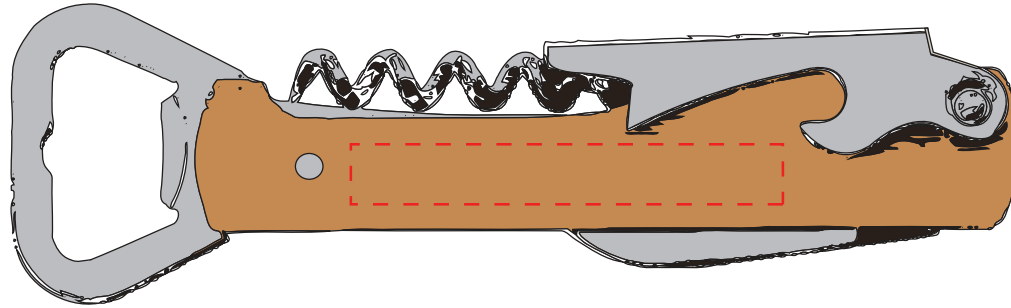

B-OPEN51

Artwork Size
Width: 2.25" W
Height: .3" H

****Handcrafted, thus the consistency of the wood grain, stain, and color may vary.****
Color variation is normal and to be expected.