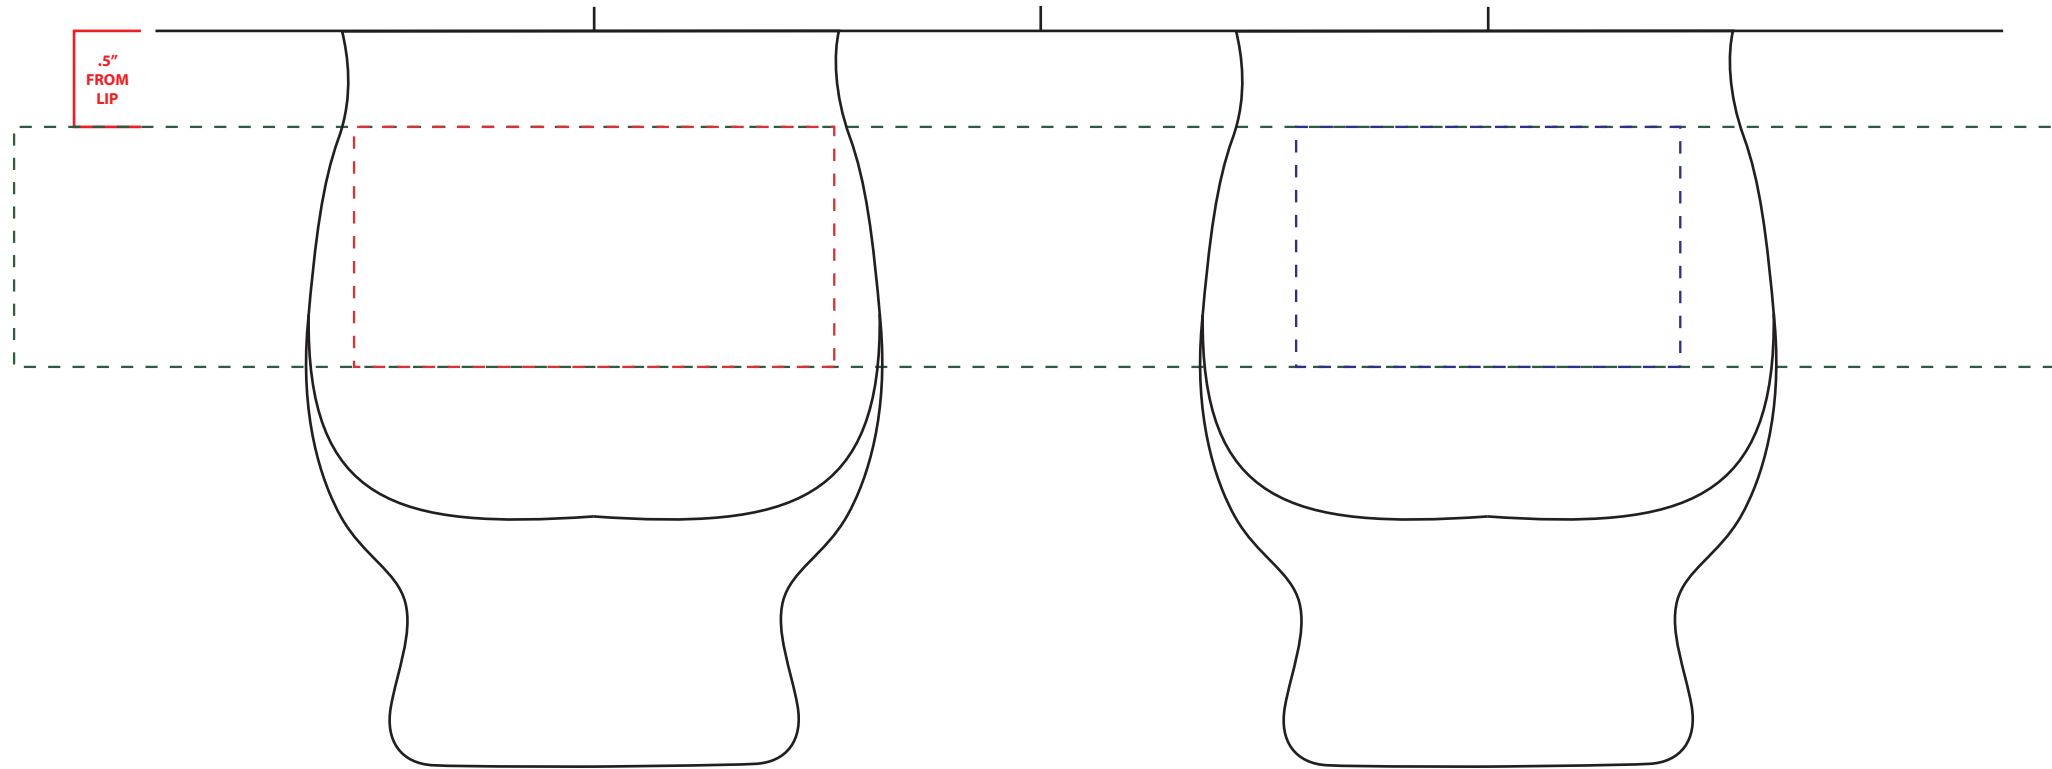

Libbey 9196 8oz KBT Tasting Glass

IMPRINT AREA

(LEFT): 2" W x 1.25" H

(RIGHT): 2" W x 1.25" H

(WRAP) 8.625" W x 1.25" H

.5"
FROM
LIP

FRONT

WRAP