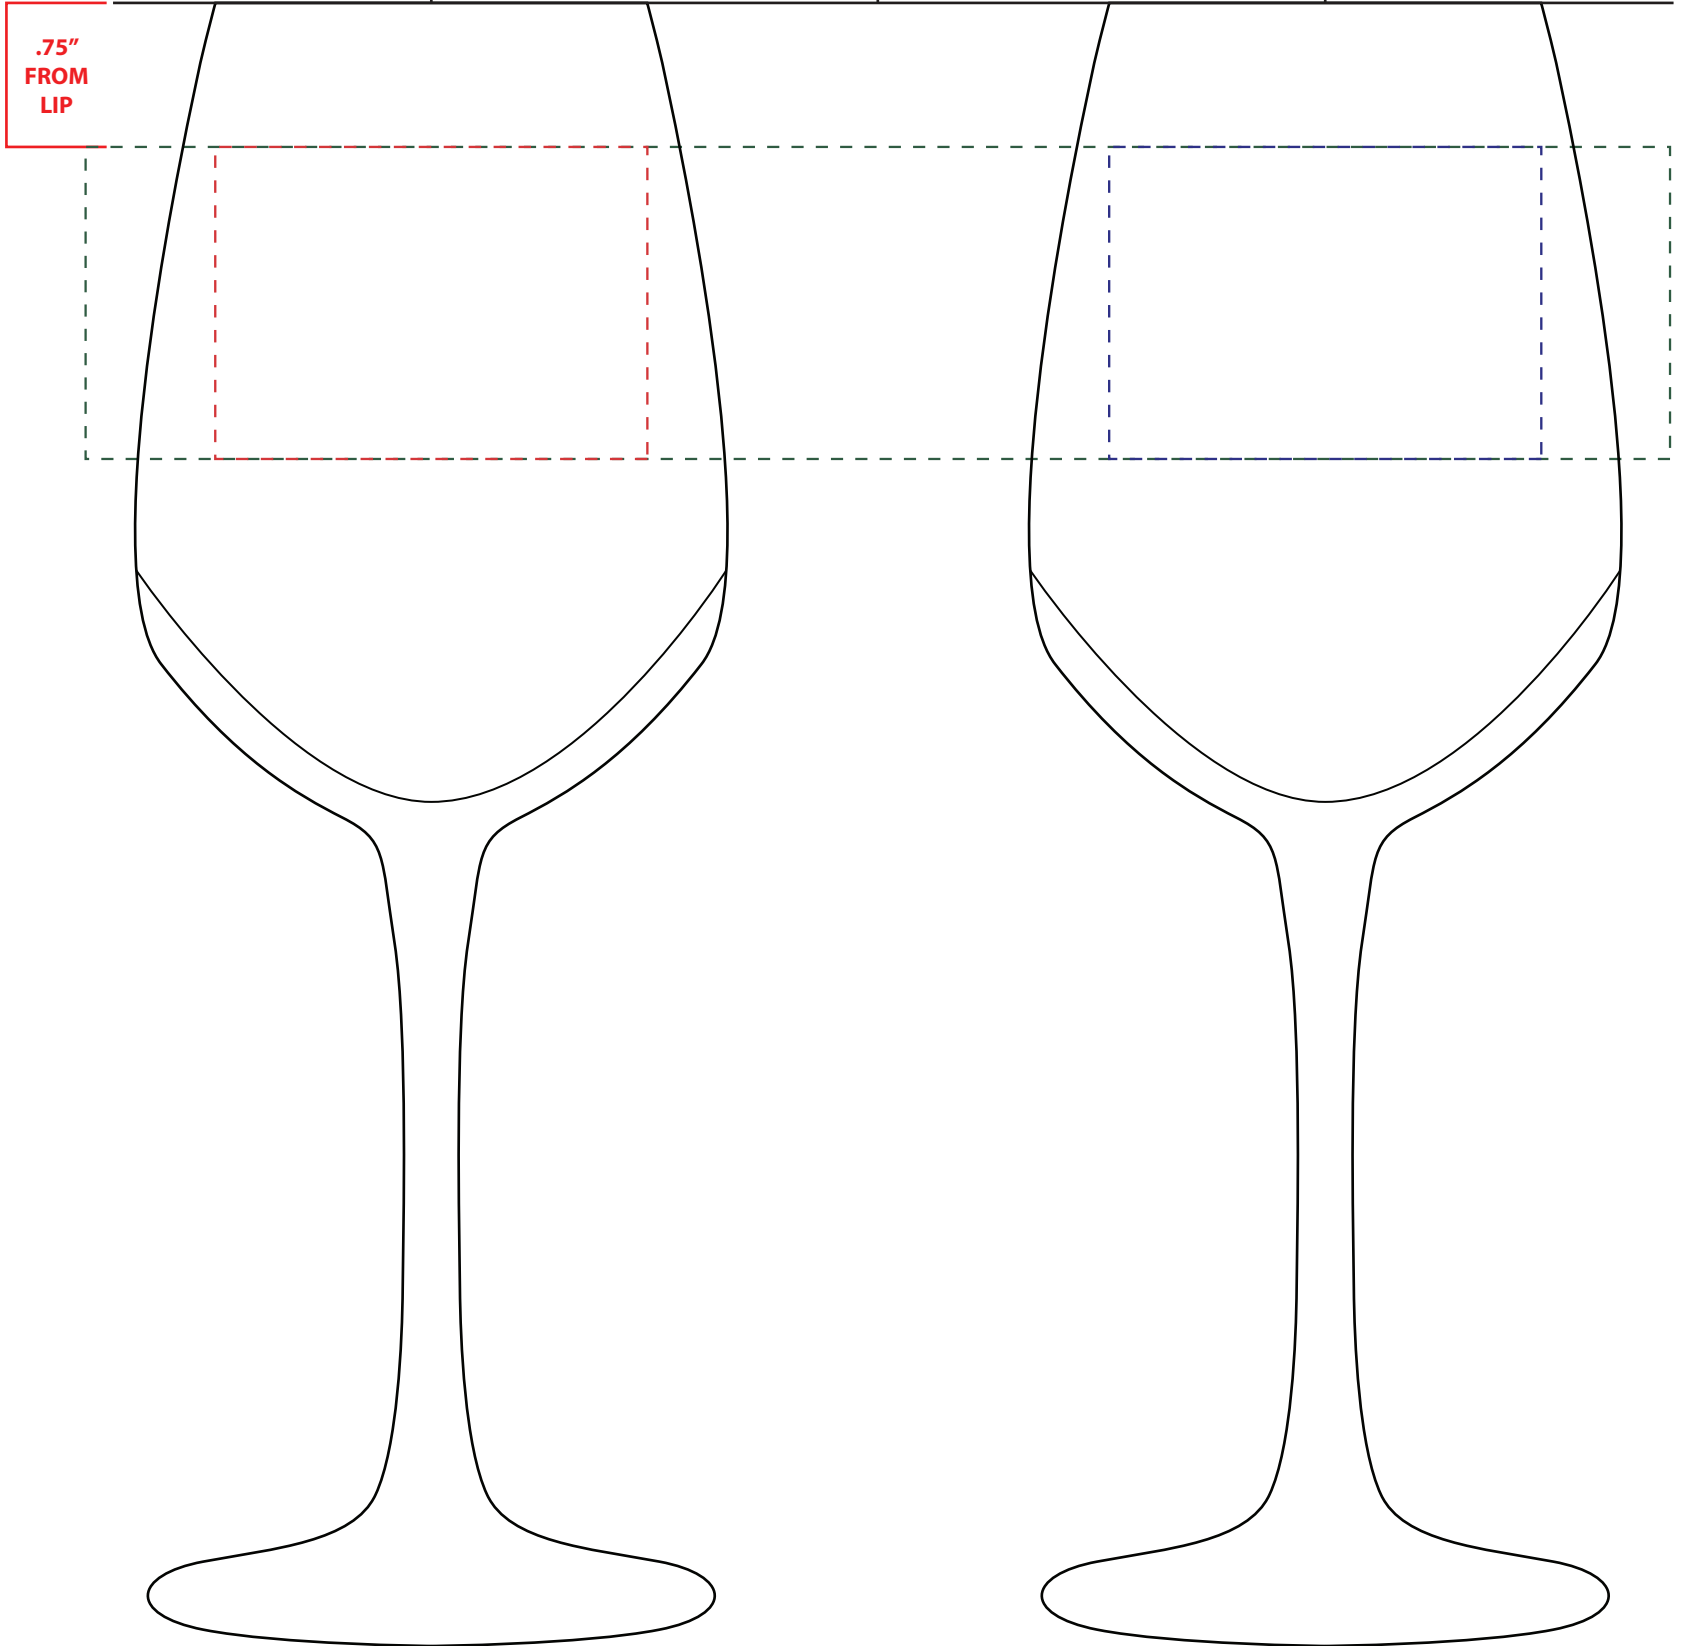

# Libbey 7516 12.5oz Vina Tall Wine

## IMPRINT AREA

(LEFT): 2.25" W x 1.625" H

(RIGHT): 2.25" W x 1.625" H

(WRAP) 8.25" W x 1.625" H

FRONT

WRAP

BACK