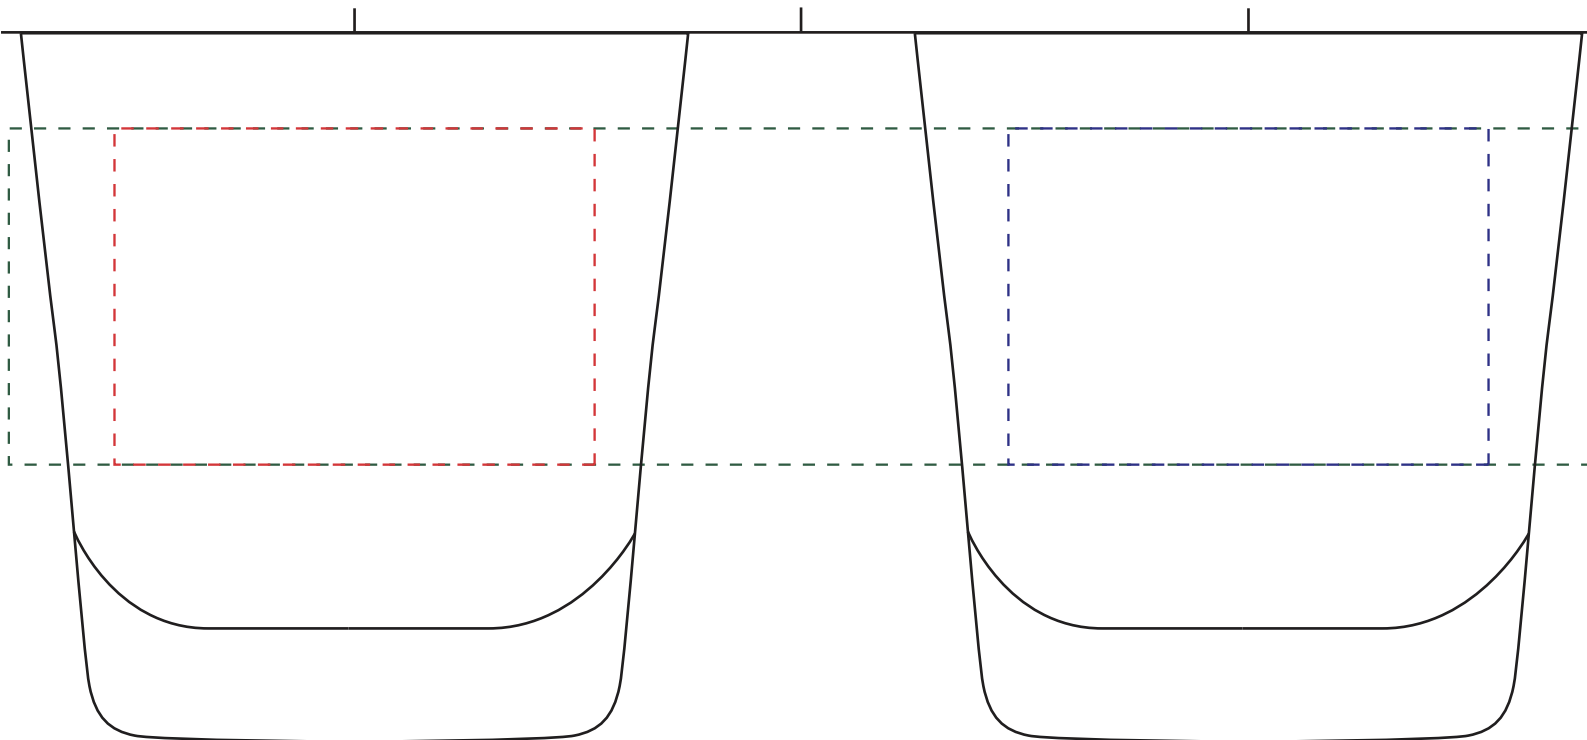

Libbey 2205 12oz Quartet Rocks

IMPRINT AREA

(LEFT): 2.5" W x 1.75" H

(RIGHT): 2.5" W x 1.75" H

(WRAP) 9.81" W x 1.75" H

.5"
FROM
LIP

FRONT

WRAP