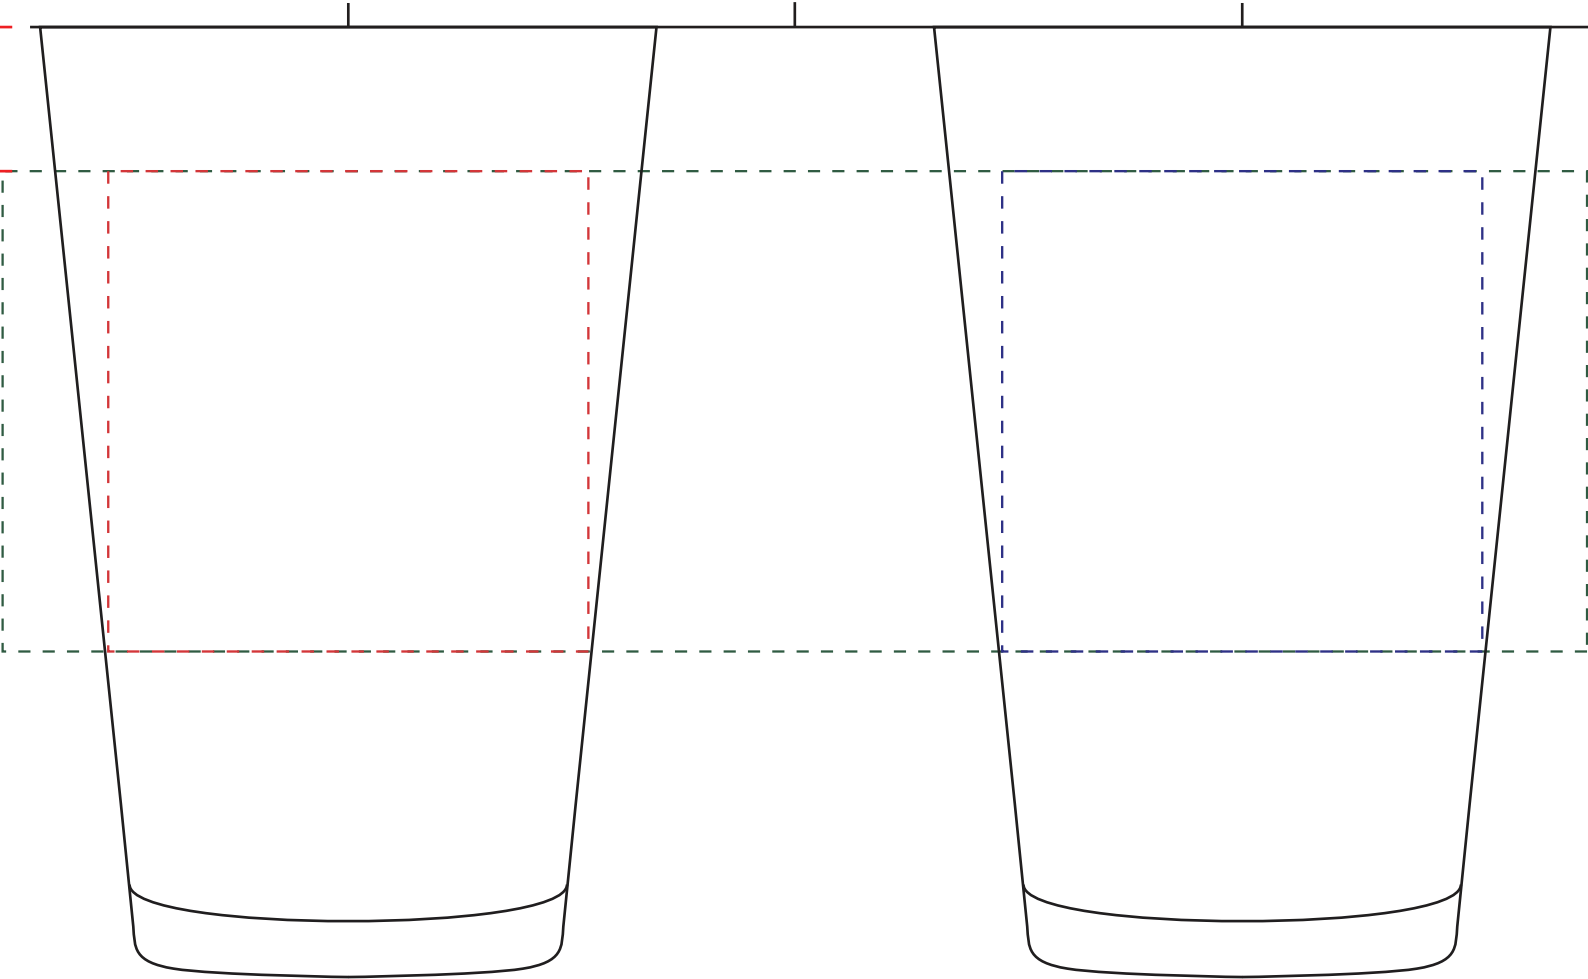

Libbey 15588 12oz Beverage

IMPRINT AREA
(LEFT): 2.5" W x 2.5" H
(RIGHT): 2.5" W x 2.5" H
(WRAP) 8..25" W x 2.5" H

.75"
FROM
LIP

FRONT

WRAP

BACK