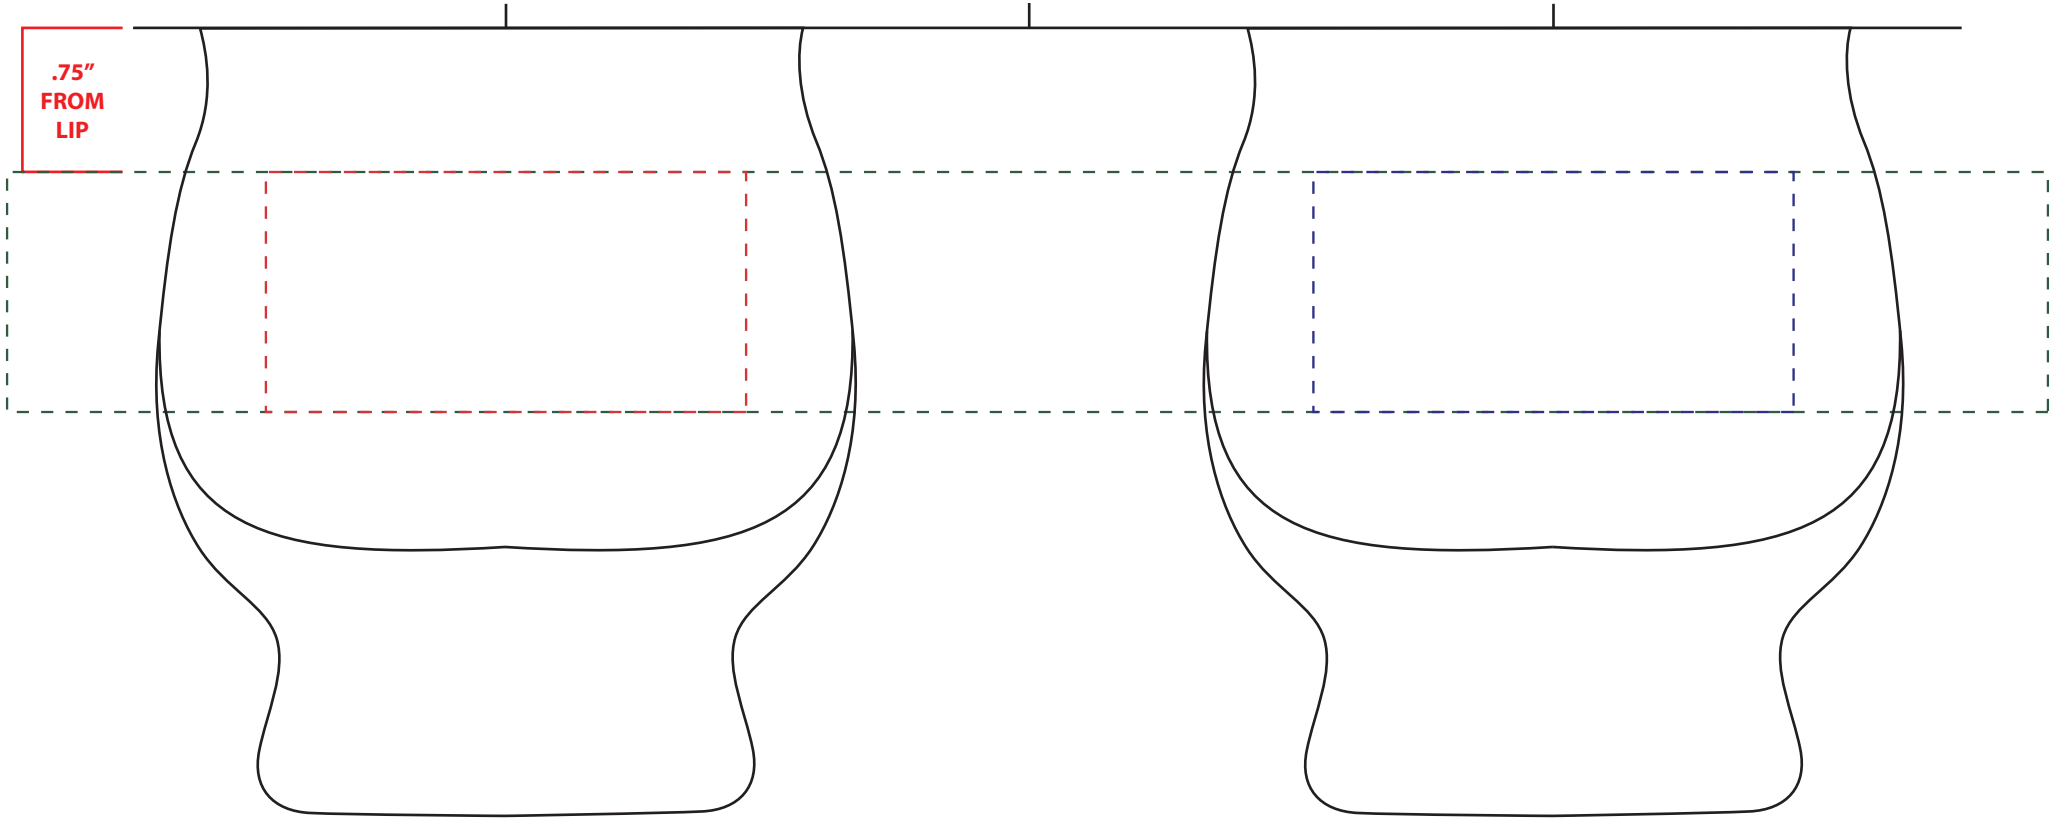

Libbey 1009289 13.5oz KBT

IMPRINT AREA

(LEFT): 2.5" W x 1.25" H

(RIGHT): 2.5" W x 1.25" H

(WRAP) 10.625" W x 1.25" H

.75"
FROM
LIP

FRONT

WRAP