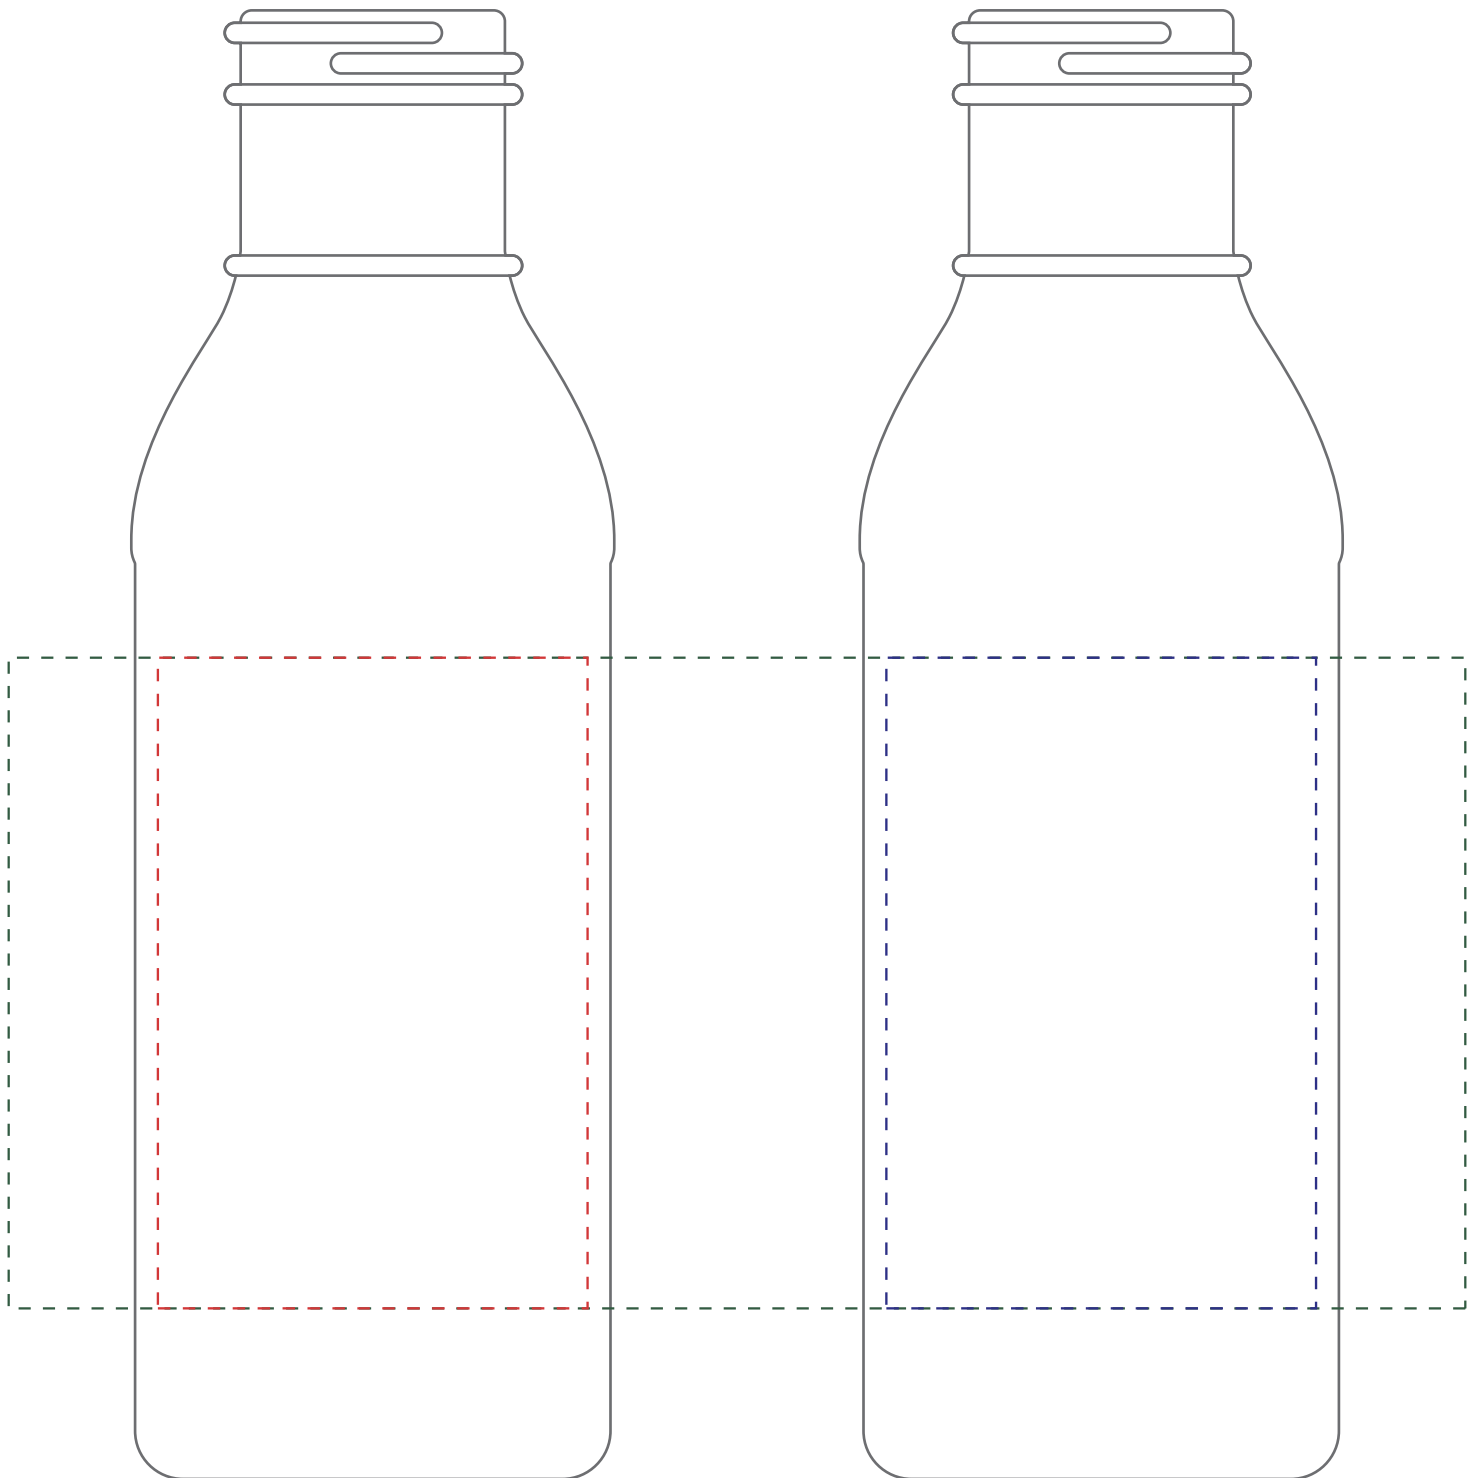

# Ringneck BBQ Sauce Bottle

## 38/400 Finish – 12oz Sauce Bottle

### IMPRINT AREA

(LEFT): 2.25" W x 3.4" H

(RIGHT): 2.25" W x 3.4" H

(WRAP) 7.6" W x 3.4" H

FRONT

WRAP

BACK