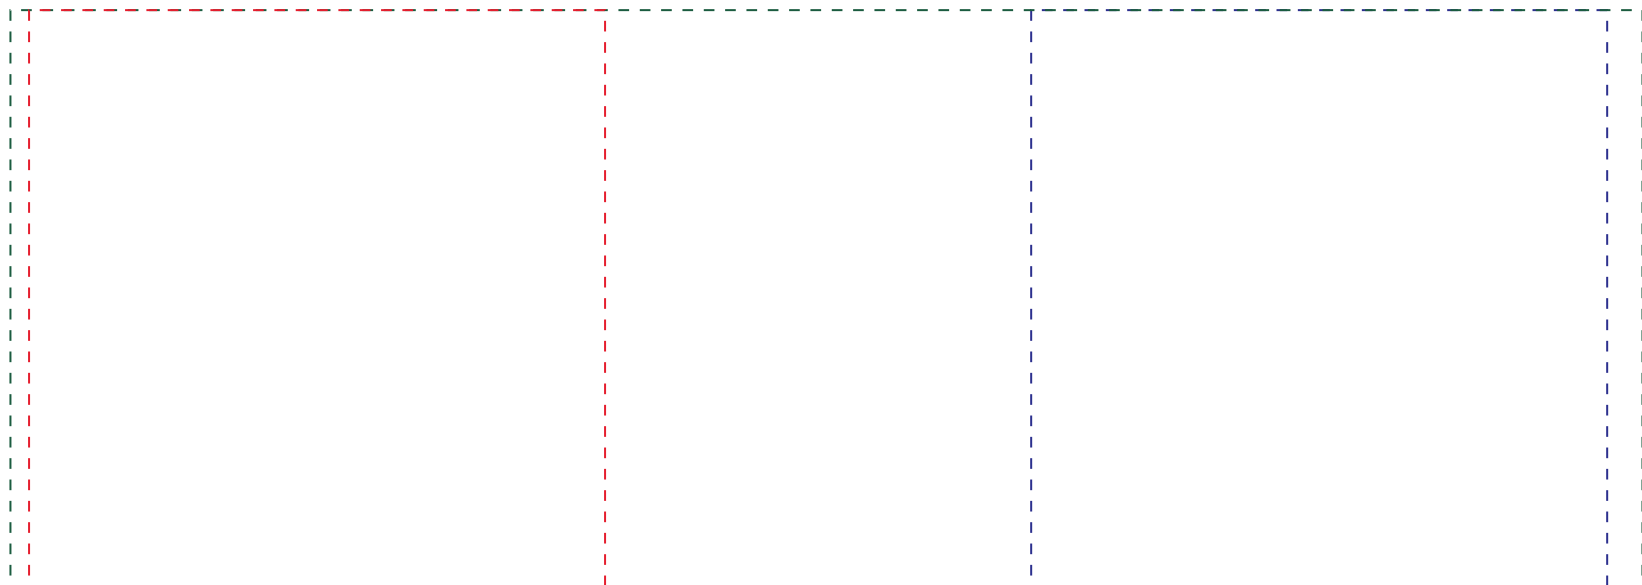

750ml Burgundy Amber Bottle w/ Swing Top

IMPRINT AREA

(LEFT): 3" W x 2.5" H

(RIGHT): 3" W x 2.5" H

(WRAP) 8.5" W x 2.5" H

|

|

FRONT