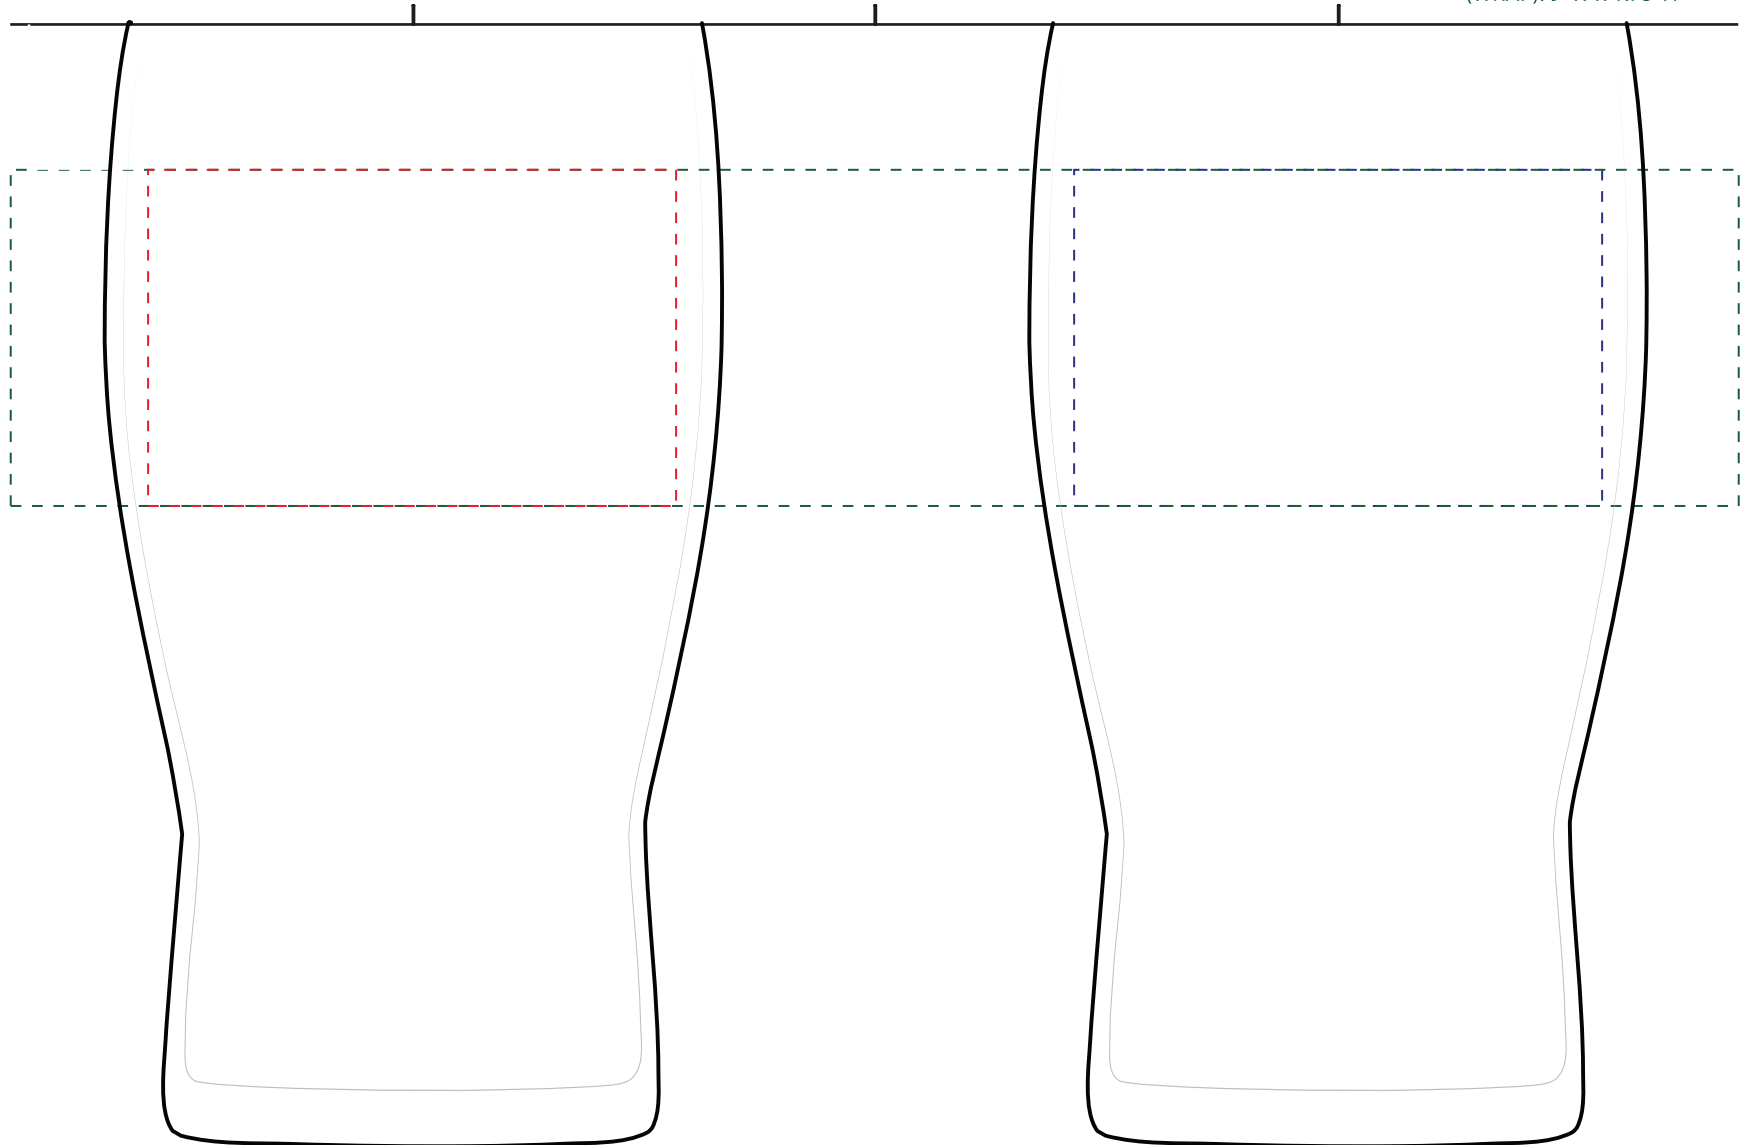

# 4808 – 16oz Pub Glass

## IMPRINT AREA

(LEFT): 2.75"W x 1.75"H

(RIGHT): 2.75"W x 1.75"H

(WRAP): 9"W x 1.75"H

FRONT

WRAP

BACK