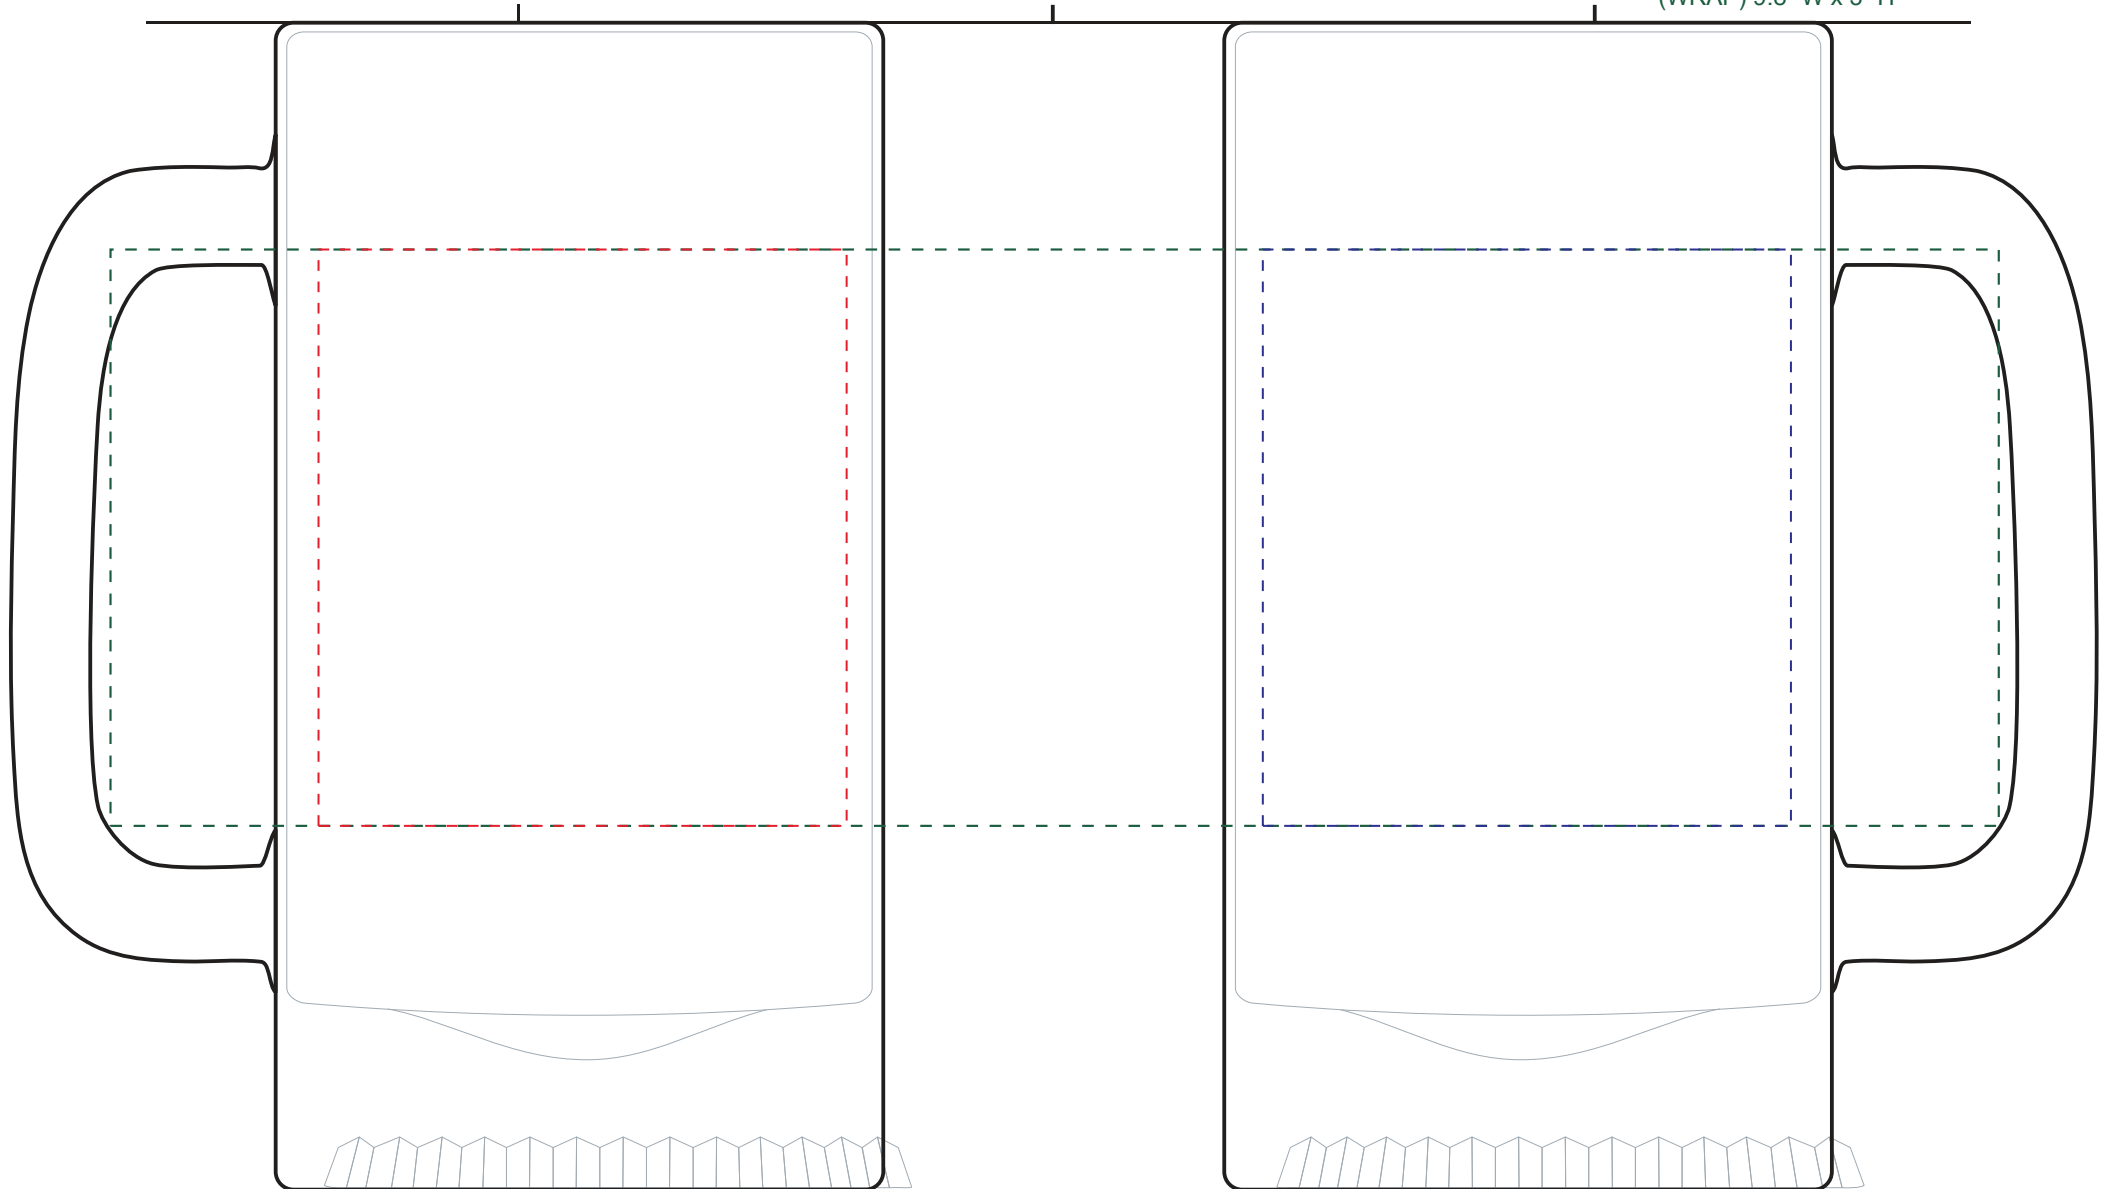

Libbey 5092 – 16oz Tankard

IMPRINT AREA

(LEFT): 2.76" W x 3" H

(RIGHT): 2.76" W x 3" H

(WRAP) 9.8" W x 3" H

FRONT

WRAP

BACK