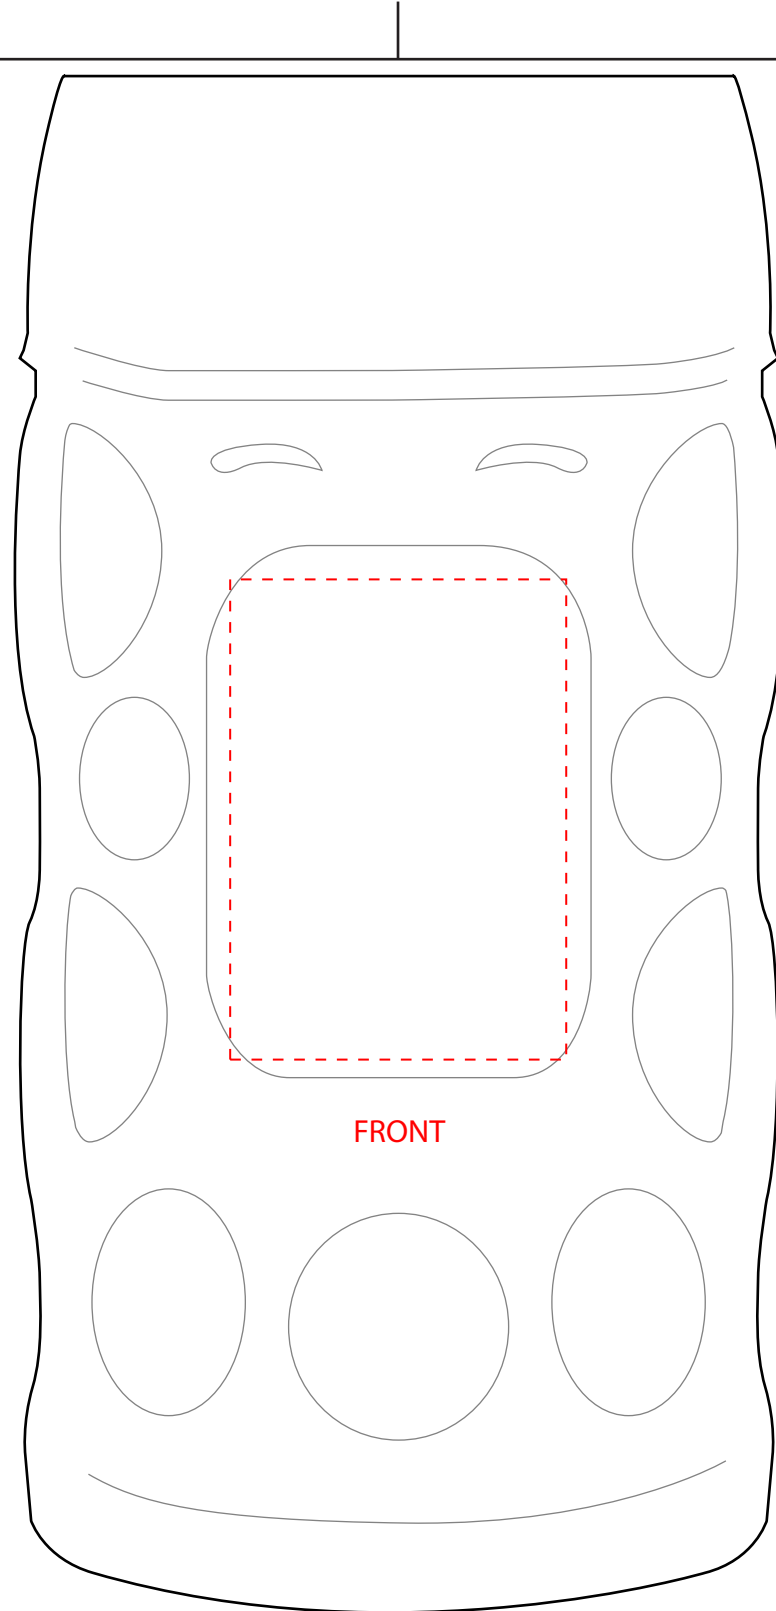

12030021 – 1 Liter Oktoberfest Beer Mug

Imprint area
Front 1.75" Wide x 2.5" High

SIDE VIEW