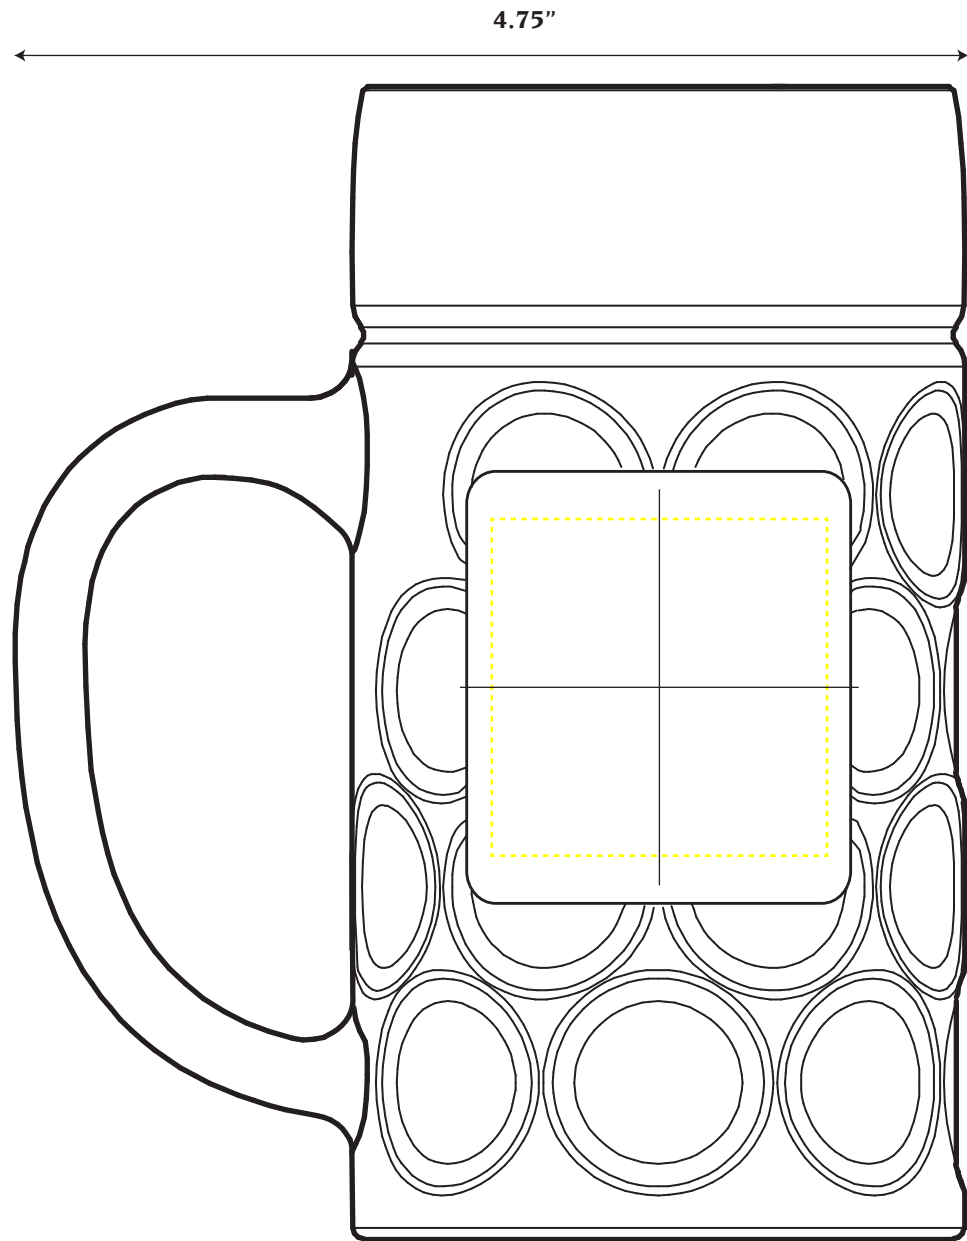

1/2 Liter Beer Mug  
G0.5

Full Color Imprint: 1.75"w x 1.75"h

Side 2

Side 1