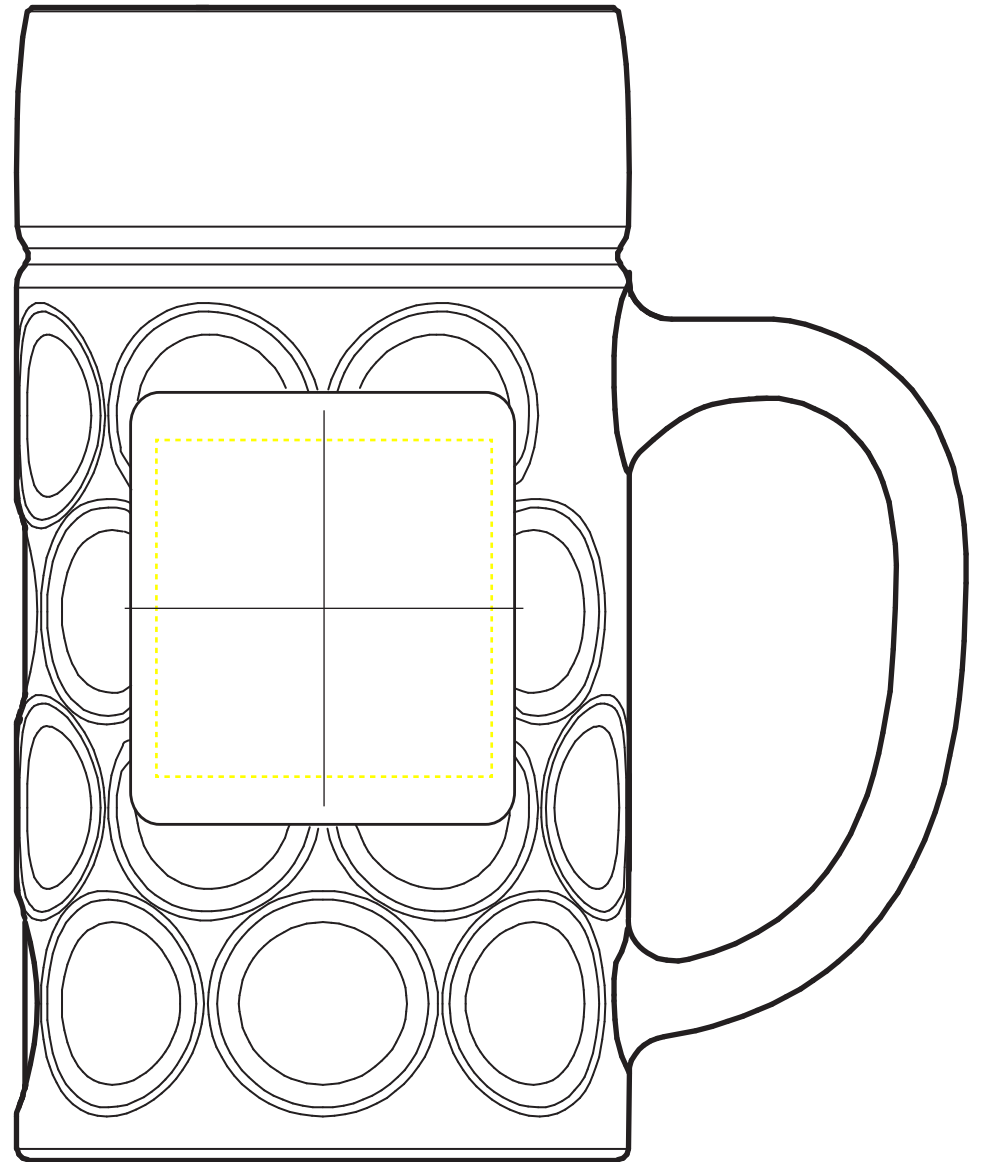

1/2 Liter Beer Mug  
G0.5

Full Color Imprint: 1.75"w x 1.75"h

Side 2

Side 1