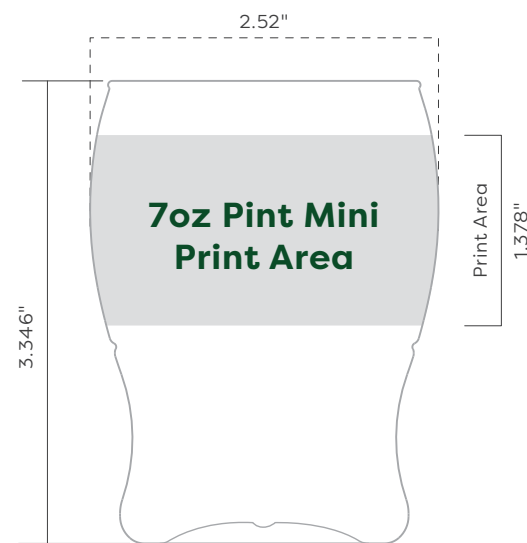

TOSSWARE®

Pop Collection Print Area

Full wrap length: 6.614"

Full wrap length: 7.913"

Full wrap length: 9.509"

Full wrap length: 10.152"

TOSSWARE®

Pop Collection Print Area

Full wrap length: 6.854"

Full wrap length: 6.707"

Full wrap length: 6.854"

Full wrap length: 11.106"

TOSSWARE®

Pop Collection Print Area

Full wrap length: 10.112"

Full wrap length: 10.341"

Full wrap length: 10.341"

Full wrap length: 11.481"

TOSSWARE®

Pop Collection Print Area

Full wrap length: 8.088"

Full wrap length: 10.040"

Full wrap length: 13.133"

Full wrap length: 11.348"