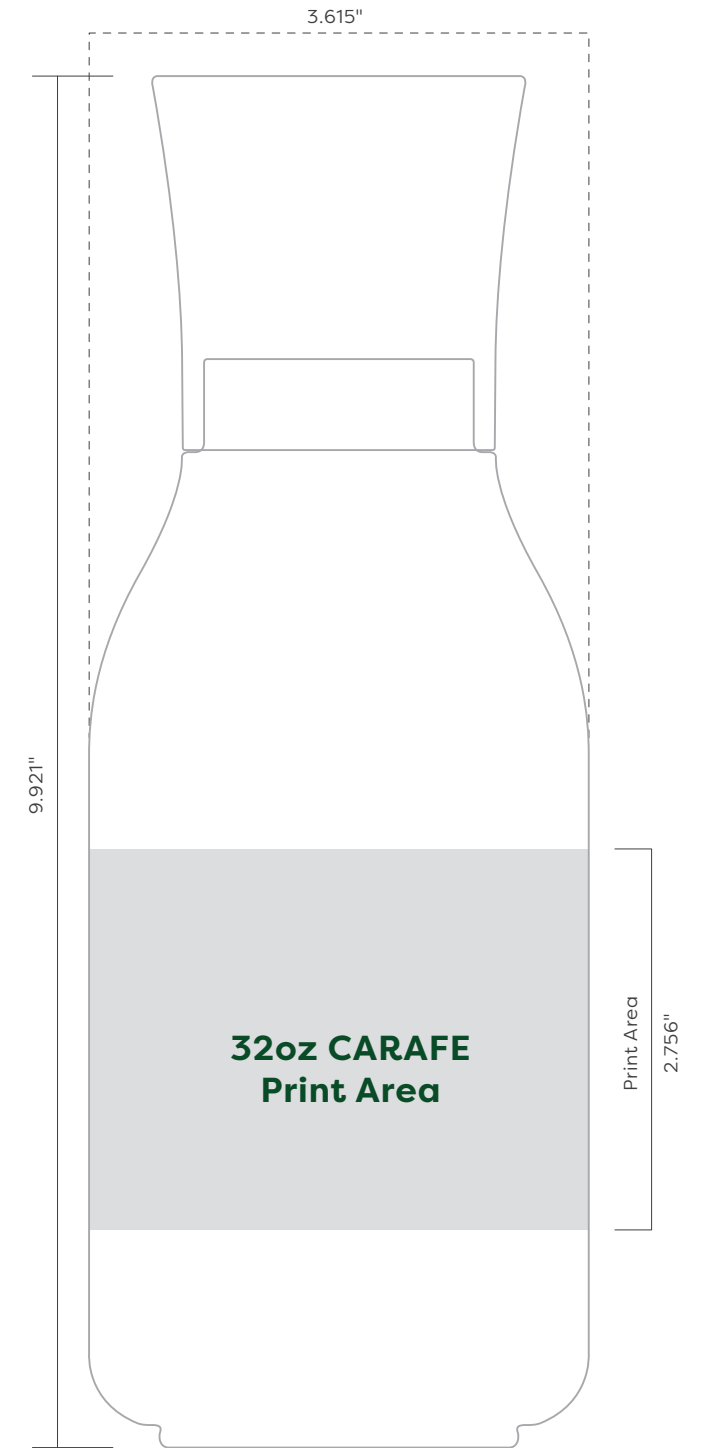

TOSSWARE®

Pop Collection Print Area

Full wrap length: 6.614"

Full wrap length: 7.913"

Full wrap length: 9.509"

Full wrap length: 10.152"

TOSSWARE®

Pop Collection Print Area

Full wrap length: 6.854"

Full wrap length: 6.707"

Full wrap length: 6.854"

Full wrap length: 11.106"

TOSSWARE®

Pop Collection Print Area

Full wrap length: 10.112"

Full wrap length: 10.341"

Full wrap length: 10.341"

Full wrap length: 11.481"

TOSSWARE®

Pop Collection Print Area

Full wrap length: 8.088"

Full wrap length: 10.040"

Full wrap length: 13.133"

Full wrap length: 11.348"