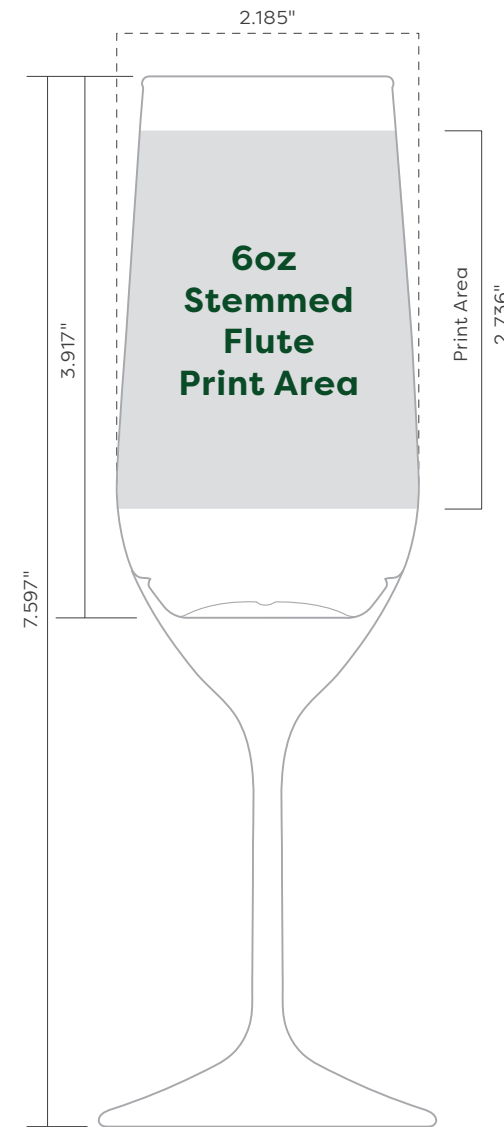

TOSSWARE®

Pop Collection Print Area

Full wrap length: 6.614"

Full wrap length: 7.913"

Full wrap length: 9.509"

Full wrap length: 10.152"

TOSSWARE®

Pop Collection Print Area

Full wrap length: 6.854"

Full wrap length: 6.707"

Full wrap length: 6.854"

Full wrap length: 11.106"

TOSSWARE®

Pop Collection Print Area

Full wrap length: 10.112"

Full wrap length: 10.341"

Full wrap length: 10.341"

Full wrap length: 11.481"

TOSSWARE®

Pop Collection Print Area

Full wrap length: 8.088"

Full wrap length: 10.040"

Full wrap length: 13.133"

Full wrap length: 11.348"