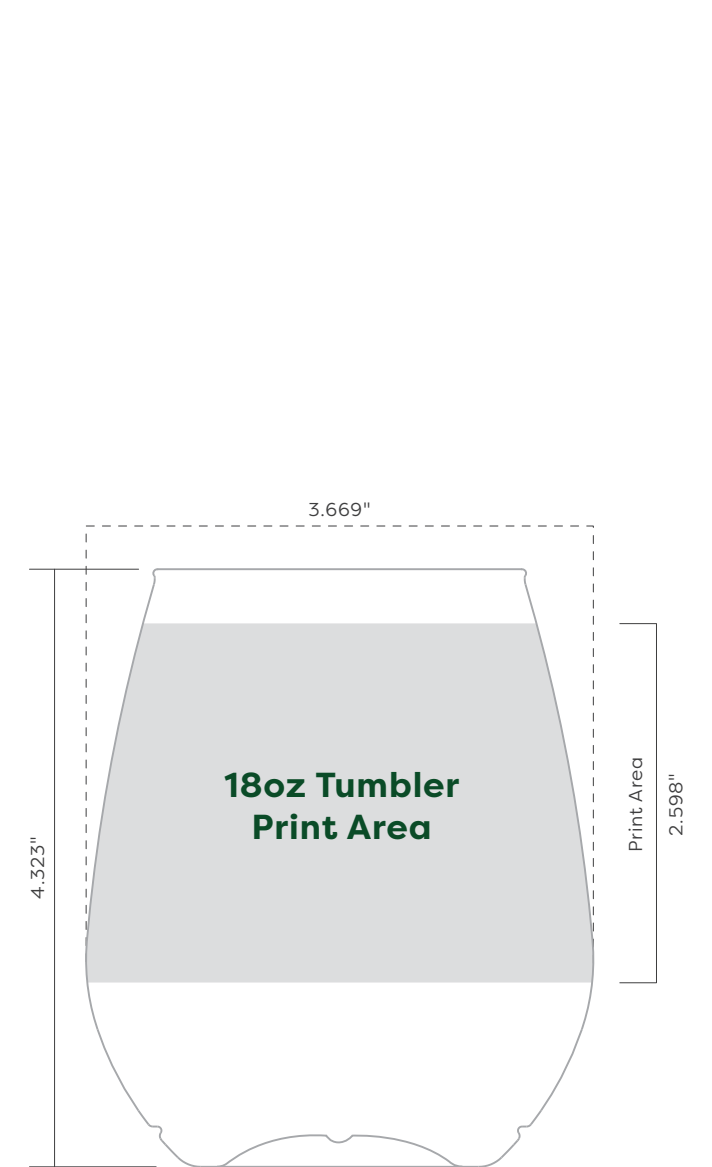

TOSSWARE®

Pop Collection Print Area

Full wrap length: 6.614"

Full wrap length: 7.913"

Full wrap length: 9.509"

Full wrap length: 10.152"

TOSSWARE®

Pop Collection Print Area

Full wrap length: 6.854"

Full wrap length: 6.707"

Full wrap length: 6.854"

Full wrap length: 11.106"

TOSSWARE®

Pop Collection Print Area

Full wrap length: 10.112"

Full wrap length: 10.341"

Full wrap length: 10.341"

Full wrap length: 11.481"

TOSSWARE®

Pop Collection Print Area

Full wrap length: 8.088"

Full wrap length: 10.040"

Full wrap length: 13.133"

Full wrap length: 11.348"