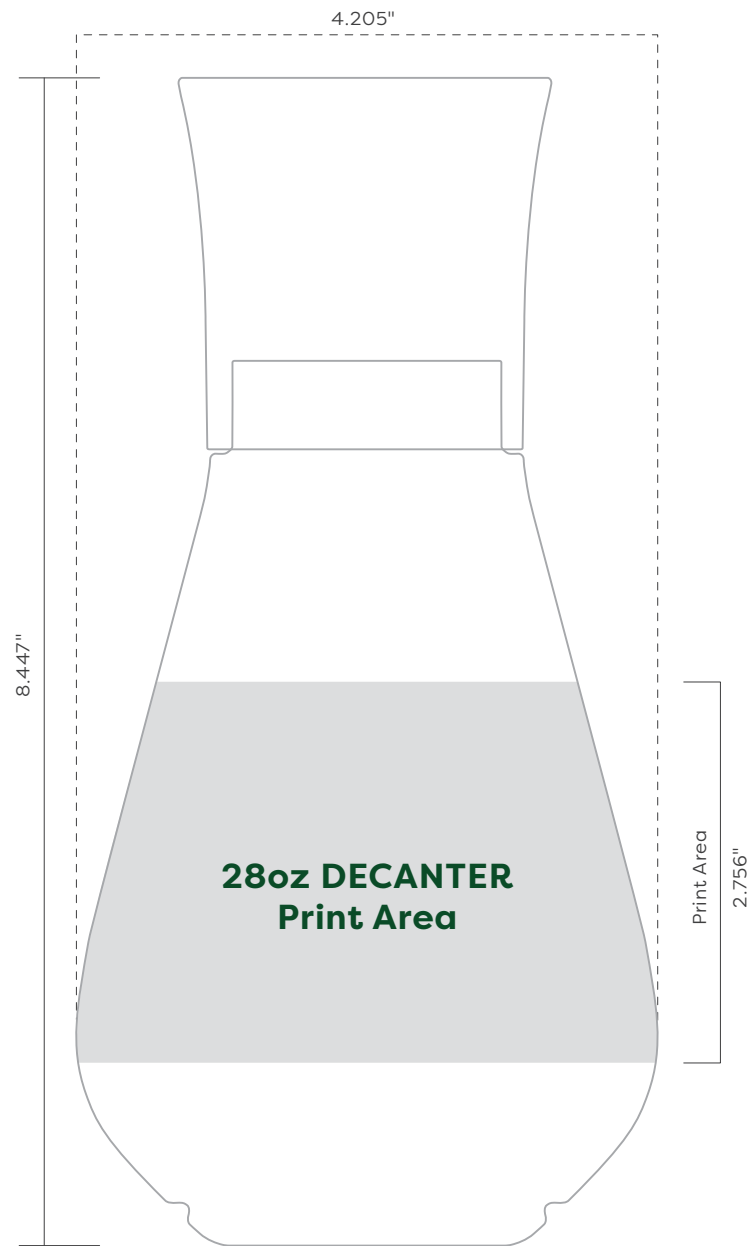

TOSSWARE®

Pop Collection Print Area

Full wrap length: 6.614"

Full wrap length: 7.913"

Full wrap length: 9.509"

Full wrap length: 10.152"

TOSSWARE®

Pop Collection Print Area

Full wrap length: 6.854"

Full wrap length: 6.707"

Full wrap length: 6.854"

Full wrap length: 11.106"

TOSSWARE®

Pop Collection Print Area

Full wrap length: 10.112"

Full wrap length: 10.341"

Full wrap length: 10.341"

Full wrap length: 11.481"

TOSSWARE®

Pop Collection Print Area

Full wrap length: 8.088"

Full wrap length: 10.040"

Full wrap length: 13.133"

Full wrap length: 11.348"