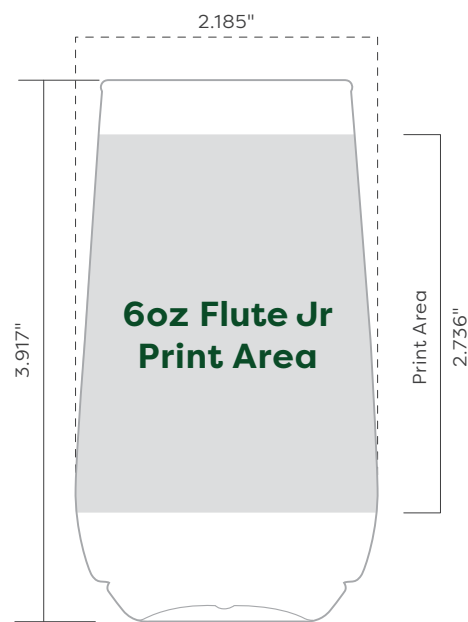

TOSSWARE®

Pop Collection Print Area

Full wrap length: 6.614"

Full wrap length: 7.913"

Full wrap length: 9.509"

Full wrap length: 10.152"

TOSSWARE®

Pop Collection Print Area

Full wrap length: 6.854"

Full wrap length: 6.707"

Full wrap length: 6.854"

Full wrap length: 11.106"

TOSSWARE®

Pop Collection Print Area

Full wrap length: 10.112"

Full wrap length: 10.341"

Full wrap length: 10.341"

Full wrap length: 11.481"

TOSSWARE®

Pop Collection Print Area

Full wrap length: 8.088"

Full wrap length: 10.040"

Full wrap length: 13.133"

Full wrap length: 11.348"