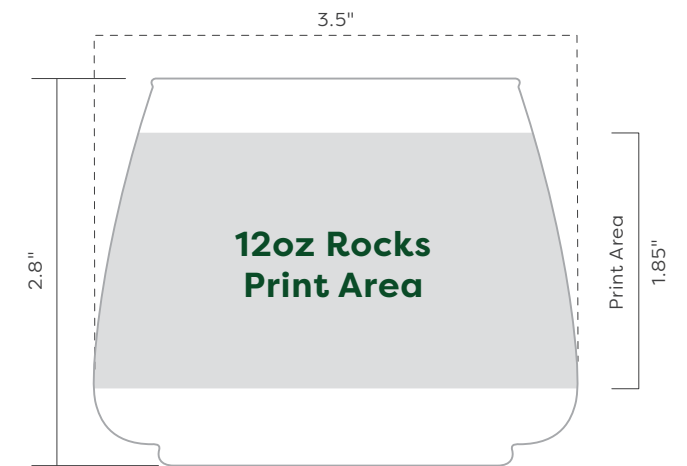

TOSSWARE®

Pop Collection Print Area

Full wrap length: 6.614"

Full wrap length: 7.913"

Full wrap length: 9.509"

Full wrap length: 10.152"

TOSSWARE®

Pop Collection Print Area

Full wrap length: 6.854"

Full wrap length: 6.707"

Full wrap length: 6.854"

Full wrap length: 11.106"

TOSSWARE®

Pop Collection Print Area

Full wrap length: 10.112"

Full wrap length: 10.341"

Full wrap length: 10.341"

Full wrap length: 11.481"

TOSSWARE®

Pop Collection Print Area

Full wrap length: 8.088"

Full wrap length: 10.040"

Full wrap length: 13.133"

Full wrap length: 11.348"