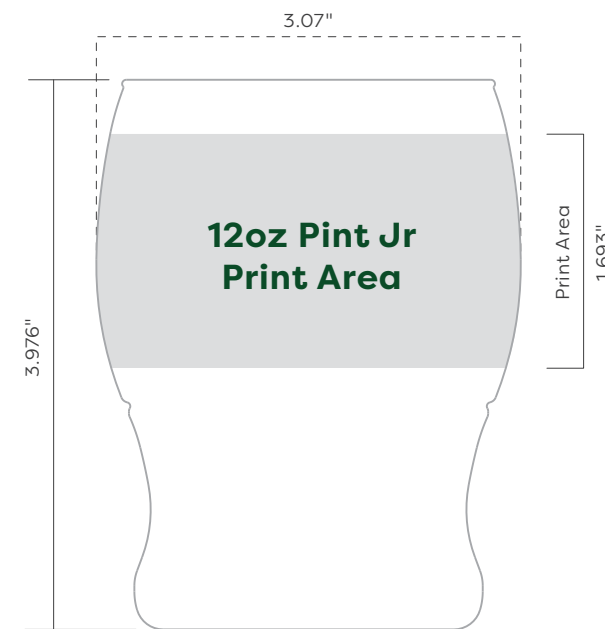

TOSSWARE®

Pop Collection Print Area

Full wrap length: 6.614"

Full wrap length: 7.913"

Full wrap length: 9.509"

Full wrap length: 10.152"

TOSSWARE®

Pop Collection Print Area

Full wrap length: 6.854"

Full wrap length: 6.707"

Full wrap length: 6.854"

Full wrap length: 11.106"

TOSSWARE®

Pop Collection Print Area

Full wrap length: 10.112"

Full wrap length: 10.341"

Full wrap length: 10.341"

Full wrap length: 11.481"

TOSSWARE®

Pop Collection Print Area

Full wrap length: 8.088"

Full wrap length: 10.040"

Full wrap length: 13.133"

Full wrap length: 11.348"