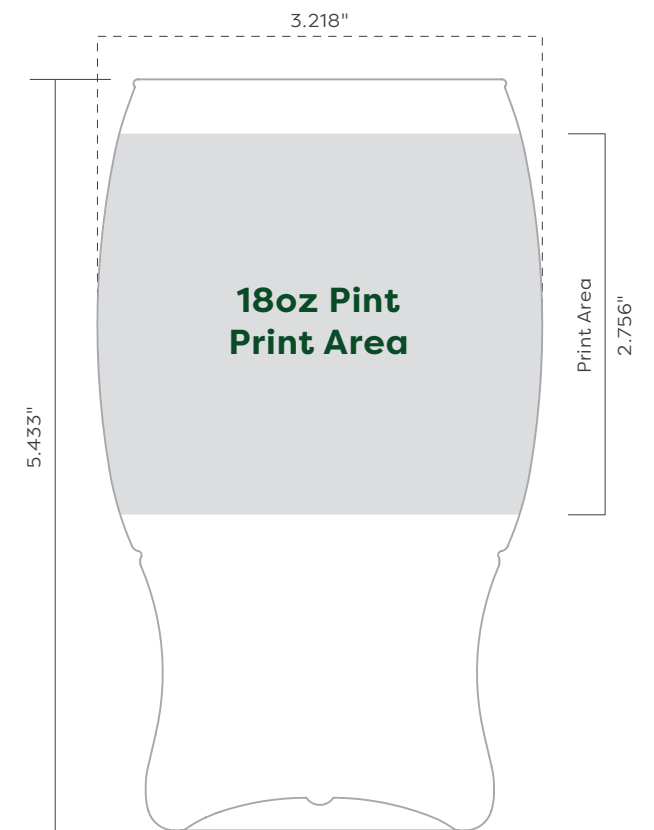

TOSSWARE®

Pop Collection Print Area

Full wrap length: 6.614"

Full wrap length: 7.913"

Full wrap length: 9.509"

Full wrap length: 10.152"

TOSSWARE®

Pop Collection Print Area

Full wrap length: 6.854"

Full wrap length: 6.707"

Full wrap length: 6.854"

Full wrap length: 11.106"

TOSSWARE®

Pop Collection Print Area

Full wrap length: 10.112"

Full wrap length: 10.341"

Full wrap length: 10.341"

Full wrap length: 11.481"

TOSSWARE®

Pop Collection Print Area

Full wrap length: 8.088"

Full wrap length: 10.040"

Full wrap length: 13.133"

Full wrap length: 11.348"