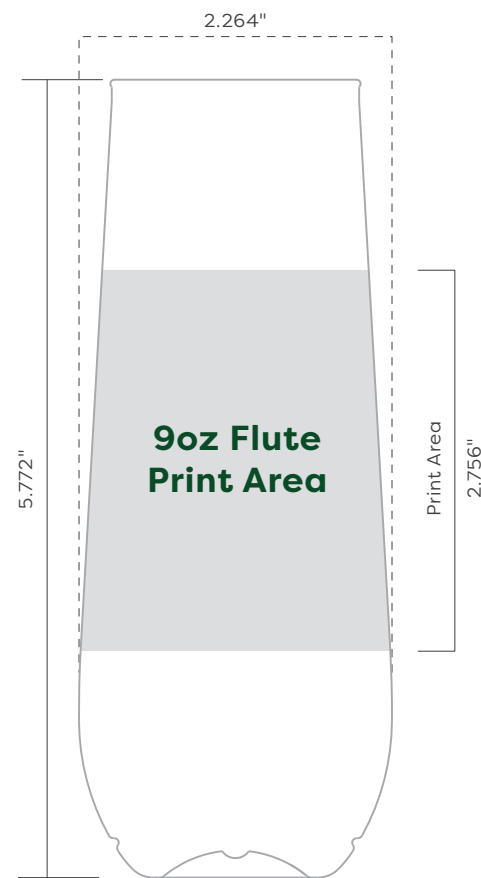

TOSSWARE®

Pop Collection Print Area

Full wrap length: 6.614"

Full wrap length: 7.913"

Full wrap length: 9.509"

Full wrap length: 10.152"

TOSSWARE®

Pop Collection Print Area

Full wrap length: 6.854"

Full wrap length: 6.707"

Full wrap length: 6.854"

Full wrap length: 11.106"

TOSSWARE®

Pop Collection Print Area

Full wrap length: 10.112"

Full wrap length: 10.341"

Full wrap length: 10.341"

Full wrap length: 11.481"

TOSSWARE®

Pop Collection Print Area

Full wrap length: 8.088"

Full wrap length: 10.040"

Full wrap length: 13.133"

Full wrap length: 11.348"