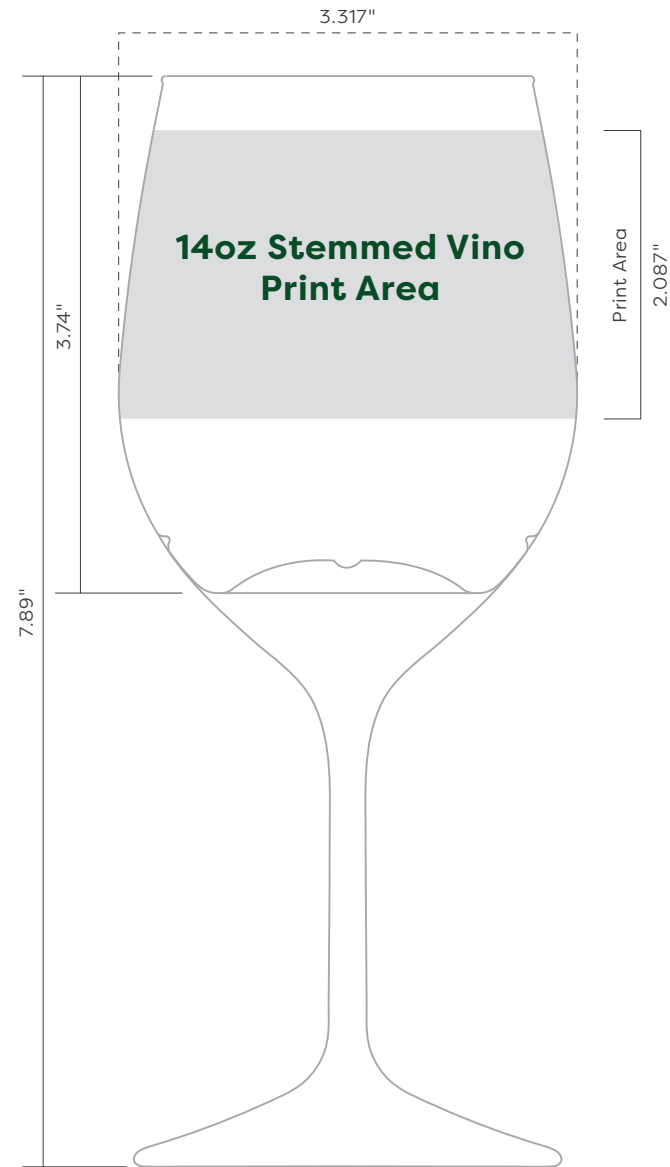

TOSSWARE®

Pop Collection Print Area

Full wrap length: 6.614"

Full wrap length: 7.913"

Full wrap length: 9.509"

Full wrap length: 10.152"

TOSSWARE®

Pop Collection Print Area

Full wrap length: 6.854"

Full wrap length: 6.707"

Full wrap length: 6.854"

Full wrap length: 11.106"

TOSSWARE®

Pop Collection Print Area

Full wrap length: 10.112"

Full wrap length: 10.341"

Full wrap length: 10.341"

Full wrap length: 11.481"

TOSSWARE®

Pop Collection Print Area

Full wrap length: 8.088"

Full wrap length: 10.040"

Full wrap length: 13.133"

Full wrap length: 11.348"