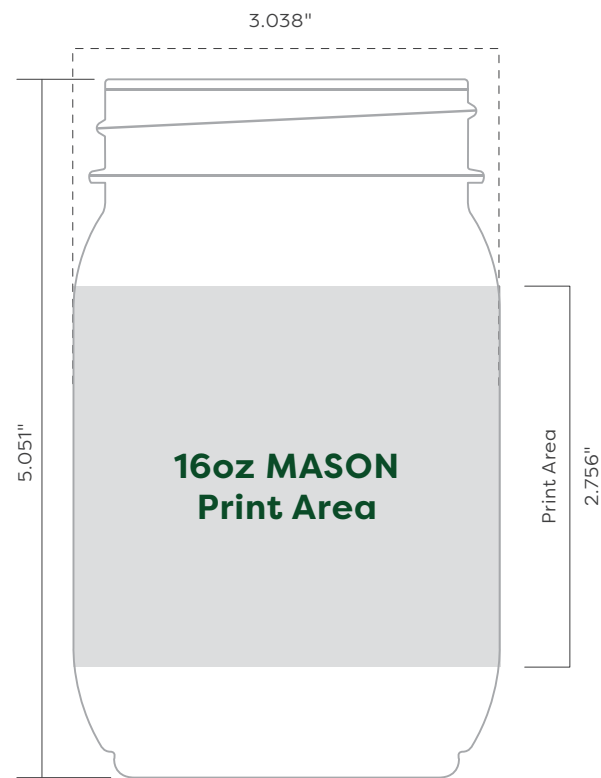

TOSSWARE®

Pop Collection Print Area

Full wrap length: 6.614"

Full wrap length: 7.913"

Full wrap length: 9.509"

Full wrap length: 10.152"

TOSSWARE®

Pop Collection Print Area

Full wrap length: 6.854"

Full wrap length: 6.707"

Full wrap length: 6.854"

Full wrap length: 11.106"

TOSSWARE®

Pop Collection Print Area

Full wrap length: 10.112"

Full wrap length: 10.341"

Full wrap length: 10.341"

Full wrap length: 11.481"

TOSSWARE®

Pop Collection Print Area

Full wrap length: 8.088"

Full wrap length: 10.040"

Full wrap length: 13.133"

Full wrap length: 11.348"