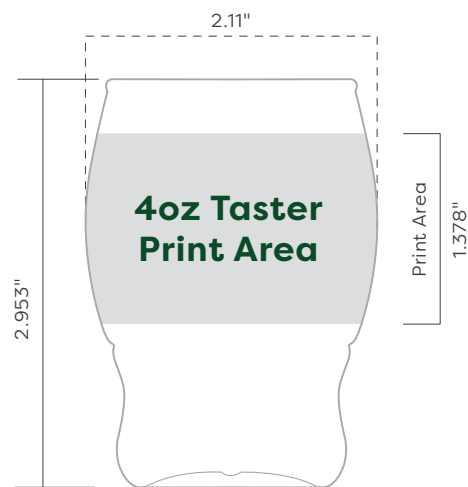

TOSSWARE®

Pop Collection Print Area

Full wrap length: 6.614"

Full wrap length: 7.913"

Full wrap length: 9.509"

Full wrap length: 10.152"

TOSSWARE®

Pop Collection Print Area

Full wrap length: 6.854"

Full wrap length: 6.707"

Full wrap length: 6.854"

Full wrap length: 11.106"

TOSSWARE®

Pop Collection Print Area

Full wrap length: 10.112"

Full wrap length: 10.341"

Full wrap length: 10.341"

Full wrap length: 11.481"

TOSSWARE®

Pop Collection Print Area

Full wrap length: 8.088"

Full wrap length: 10.040"

Full wrap length: 13.133"

Full wrap length: 11.348"