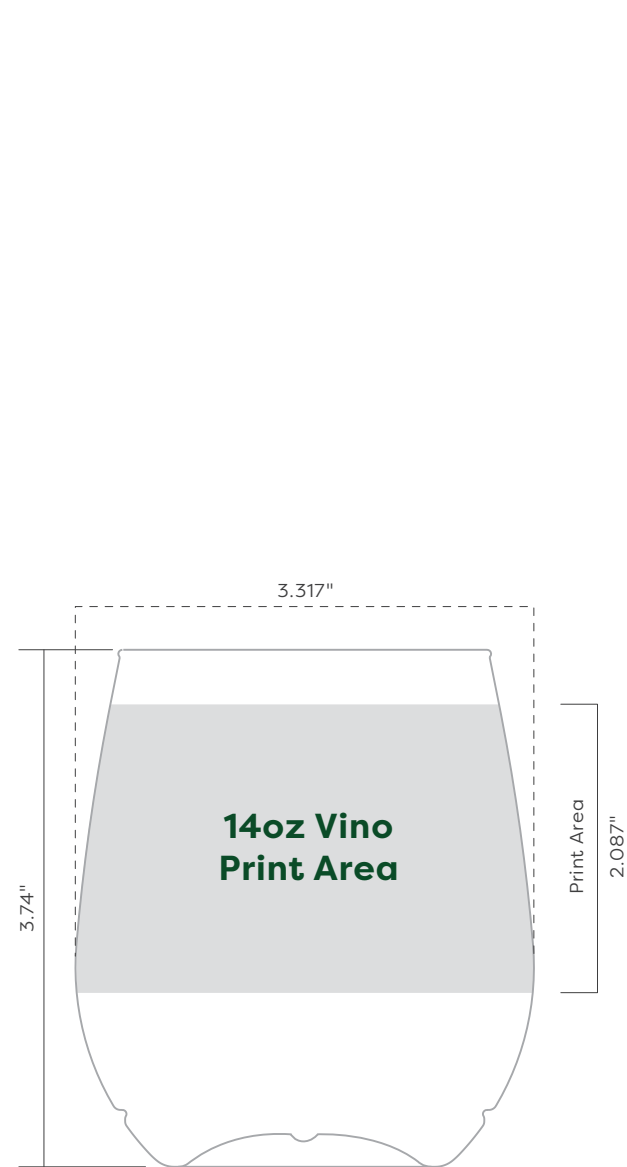

TOSSWARE®

Pop Collection Print Area

Full wrap length: 6.614"

Full wrap length: 7.913"

Full wrap length: 9.509"

Full wrap length: 10.152"

TOSSWARE®

Pop Collection Print Area

Full wrap length: 6.854"

Full wrap length: 6.707"

Full wrap length: 6.854"

Full wrap length: 11.106"

TOSSWARE®

Pop Collection Print Area

Full wrap length: 10.112"

Full wrap length: 10.341"

Full wrap length: 10.341"

Full wrap length: 11.481"

TOSSWARE®

Pop Collection Print Area

Full wrap length: 8.088"

Full wrap length: 10.040"

Full wrap length: 13.133"

Full wrap length: 11.348"