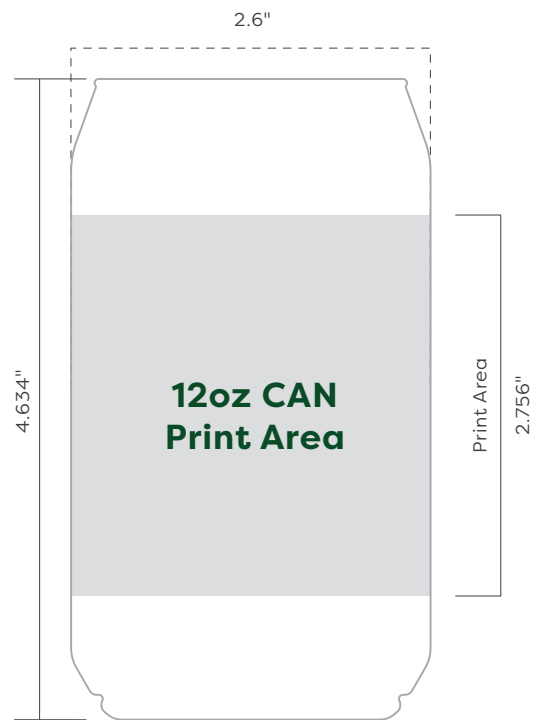

TOSSWARE®

Pop Collection Print Area

Full wrap length: 6.614"

Full wrap length: 7.913"

Full wrap length: 9.509"

Full wrap length: 10.152"

TOSSWARE®

Pop Collection Print Area

Full wrap length: 6.854"

Full wrap length: 6.707"

Full wrap length: 6.854"

Full wrap length: 11.106"

TOSSWARE®

Pop Collection Print Area

Full wrap length: 10.112"

Full wrap length: 10.341"

Full wrap length: 10.341"

Full wrap length: 11.481"

TOSSWARE®

Pop Collection Print Area

Full wrap length: 8.088"

Full wrap length: 10.040"

Full wrap length: 13.133"

Full wrap length: 11.348"