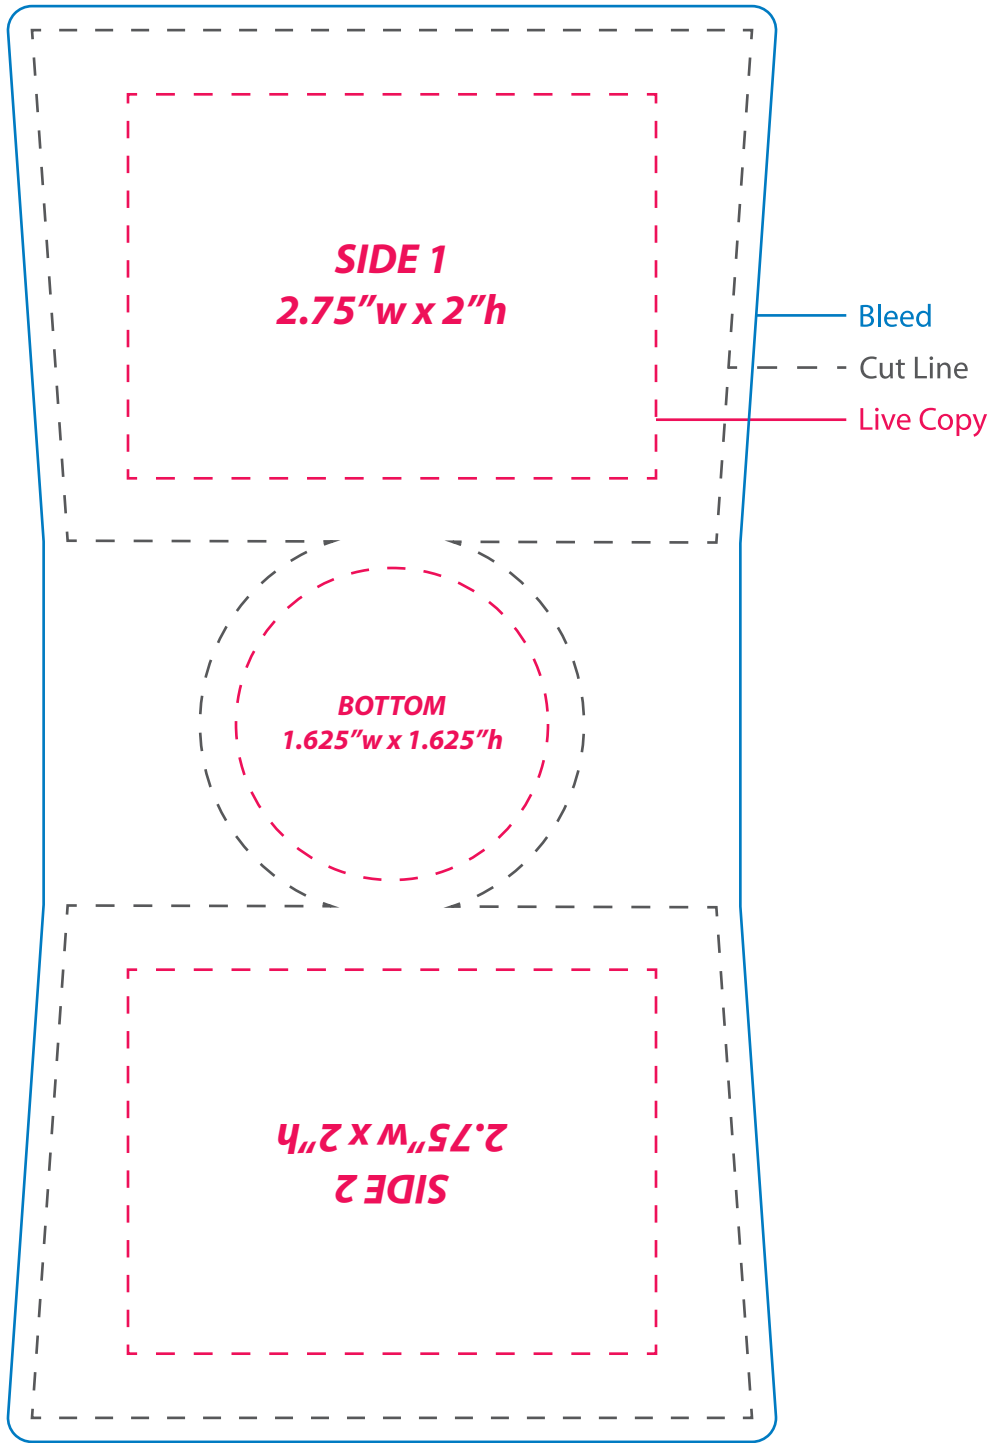

STANDARD PRINT AREA: 3.75"w X 7.2279"h

ART SPEC:
VECTOR ART PREFERRED (.AI, .EPS, .PDF)

RASTER ARTWORK ACCEPTED - ARTWORK MUST BE:
PRINT SIZE + 600 DPI CMYK (.PSD, .TIF, .JPEG, .BMP)