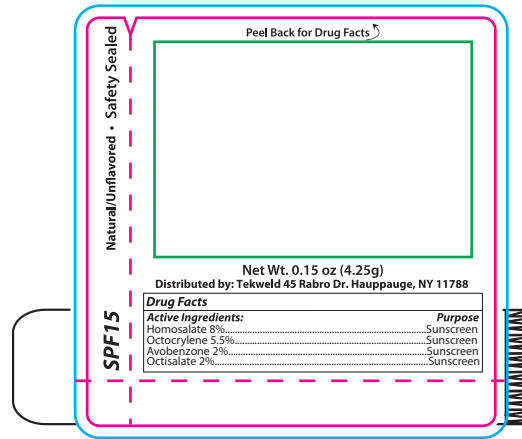

ART APPROVAL FORM

CB224

Item Size:

2.125 in(h) x 0.625 (dia)

Imprint Area

DECAL

Bleed: _____ 2.26in w x 2.26 in h

Cutline: - - - 2.125 in w x 2.125 in h

Safety Zone: _____ 1.6515 in w x 1.3426 in h

Actual Imprint / Decal Size

Drug Facts (continued)	
Uses: • Helps prevent sunburn	
Warnings: • Skin Cancer/Skin Aging Alert: Spending time in the sun increases your risk of skin cancer and early skin aging. This product has been shown only to help prevent sunburn, not skin cancer or early skin aging. • For external use only. • Do not use on broken skin • When using this product keep out of eyes. Rinse with water to remove. • Stop use and ask doctor: if rash or irritation develops and persists. • Keep out of reach of children: if swallowed get medical help or contact a poison control center right away.	
Directions • Apply liberally 15 minutes before sun exposure as needed • Children under 6 months of age: ask a doctor before use. • Reapply at least every 2 hours. • Use a water resistant sunscreen if swimming or sweating.	
Inactive Ingredients Mineral Oil, Beeswax, Ethylhexyl Palmitate, Microcrystalline Wax, Polyisobutene, Synthetic Wax, Polyethylene, Petrolatum, Butyrospermum Parkii (Shea) Butter, Sodium Saccharin, Tocopheryl Acetate, Fragrance, Water, BHT, Butylene Glycol, Phenoxethanol, Aloe Barbadensis Leaf Extract	
Other information • Protect this product from excessive heat and direct sun	
Questions or comments? www.tekweld.com	MADE IN CHINA