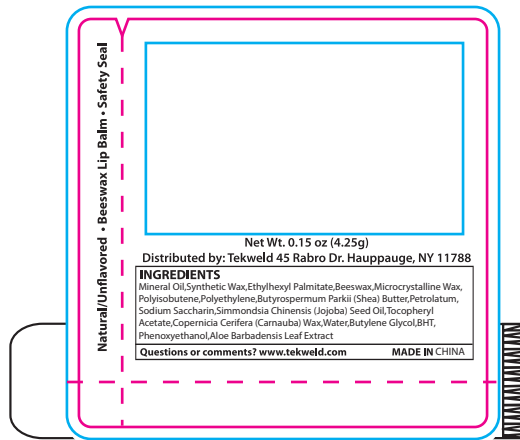

# ART APPROVAL FORM

CB223

Item Size: 2.125 (h) x 0.625 (dia)

Imprint Area

DECAL

Bleed: 2.26 in x 2.26 in

Cutline: 2.125 in x 2.125 in

Safety Zone: 1.6515 in x 1.3426 in

Line will not print. For Imprint area only.  
Actual Imprint Size

 NOTE THAT UNLESS A "PMS" COLORS IS PROVIDED, WE CANNOT GUARANTEE THAT ARTWORK WILL MATCH WHAT IS SHOWN ON SCREEN SINCE MONITORS PRESENT COLORS AS "RGB" AND EACH MONITOR IS CALIBRATED DIFFERENTLY.