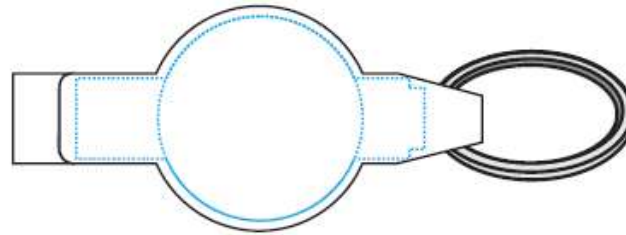

**Product Name:** Round Beverage Wrench

**Item #** 600RD

**Imprint Area:** Front: 1 1/8" Diameter    Back: 3/8"H x 9/16"W

Front

Back