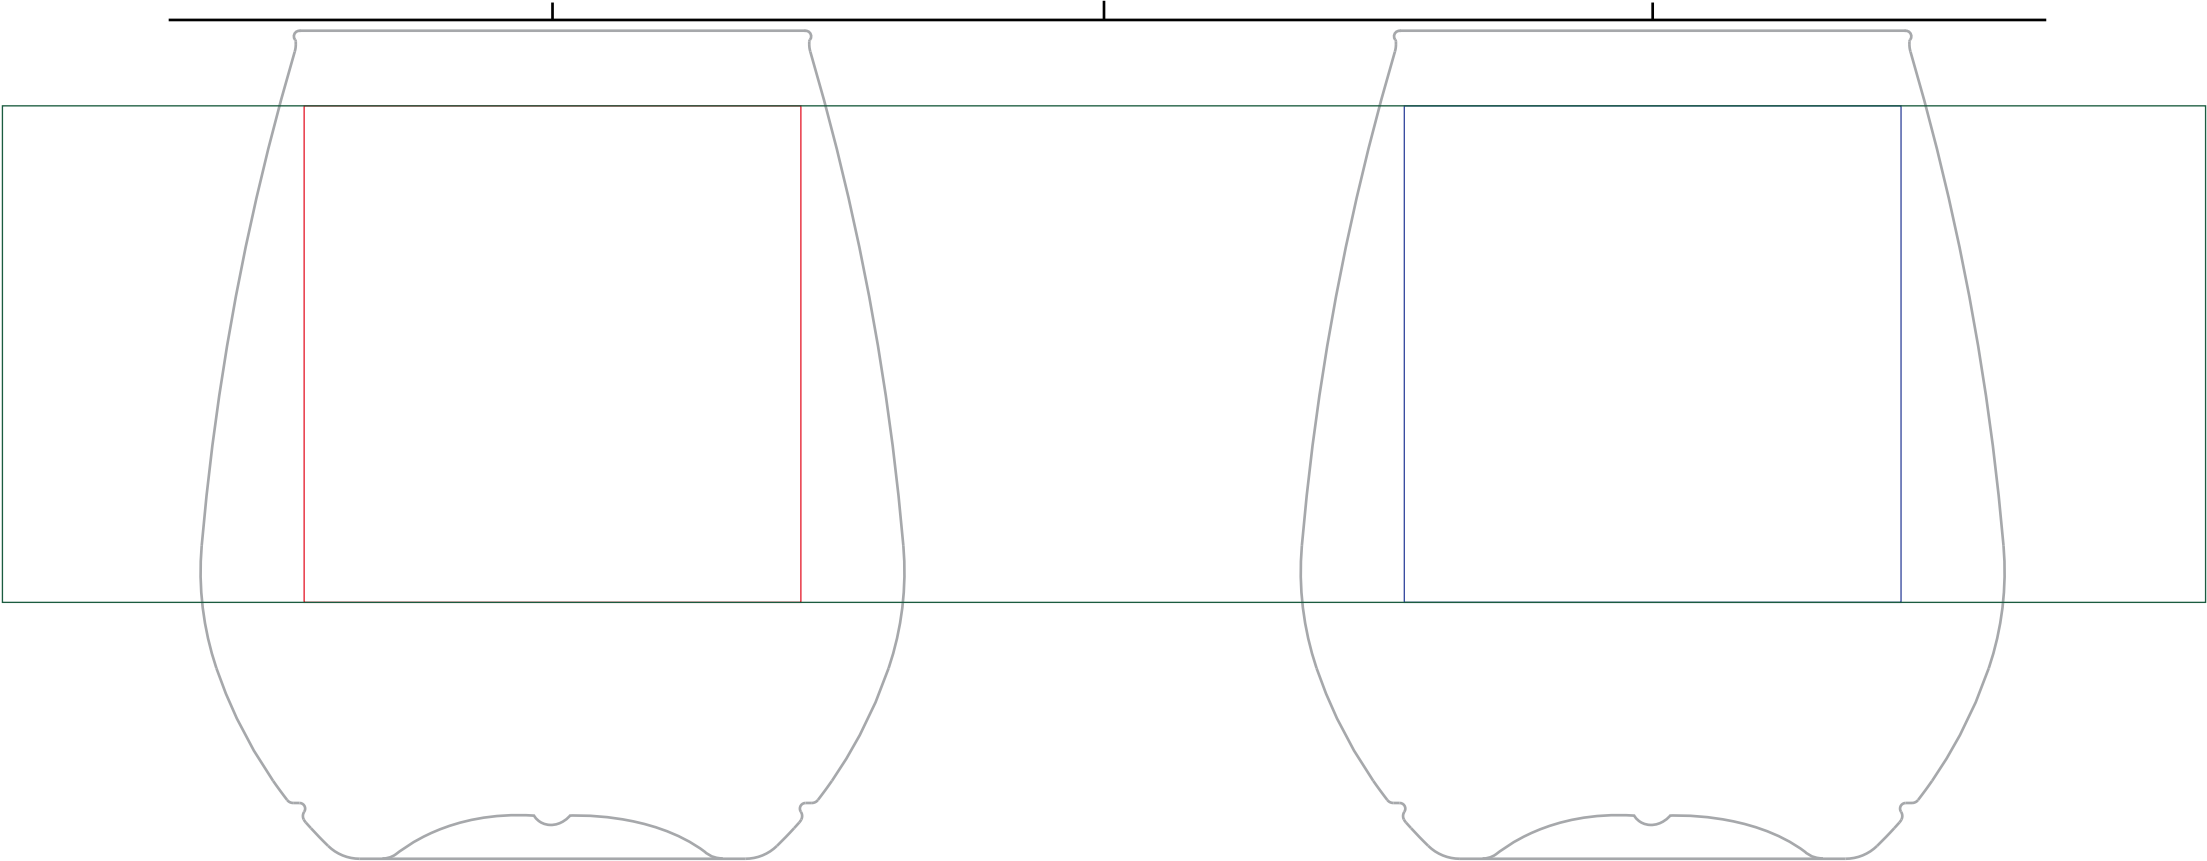

Artwork size (LEFT): 2.6" w x 2.6" h

Artwork size (RIGHT): 2.6" w x 2.6" h

Imprint area: 2.6" w x 2.6" h 11.481 wrap

FRONT

WRAP

BACK