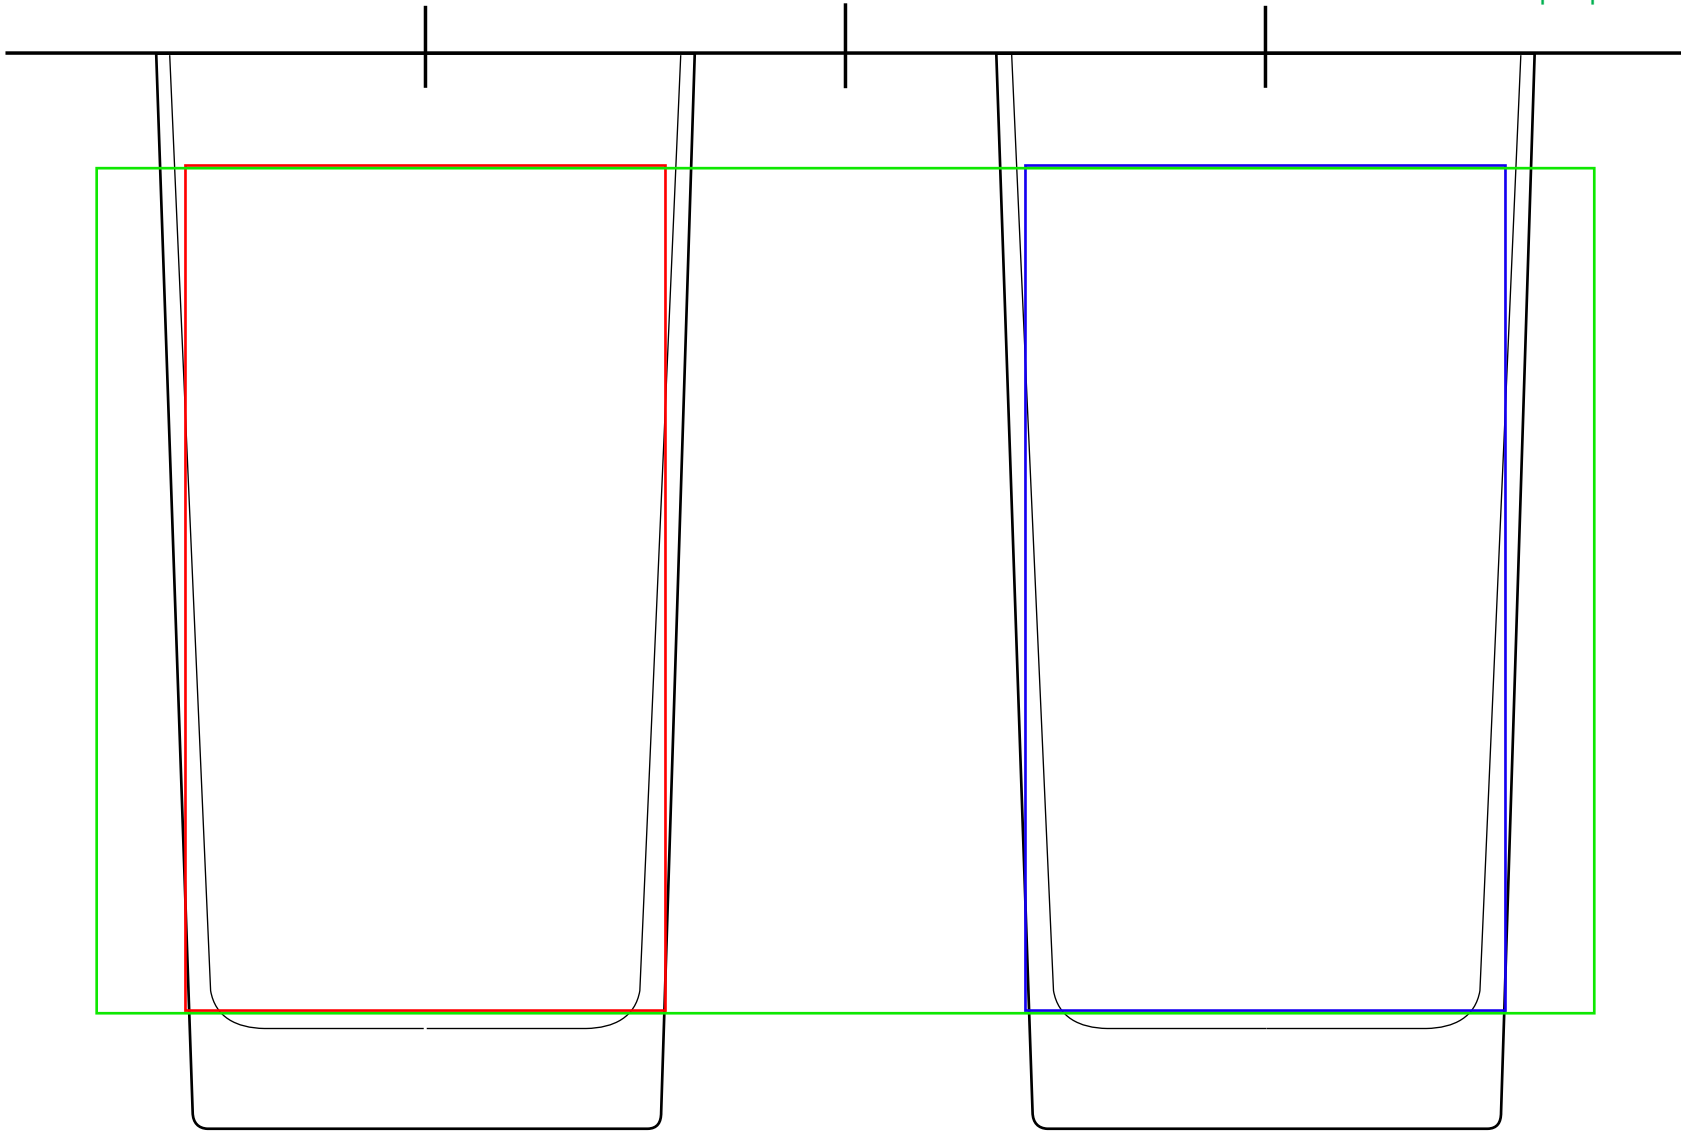

Libbey 814 12.5oz - Heavy Base Beverage Glass

Imprint Area:

Front Imprint area 2.5" W x 4.4" H

Back Imprint area 2.5" W x 4.4" H

Wrap Imprint area 4.4" H x 7.8" Wrap

FRONT

WRAP

BACK