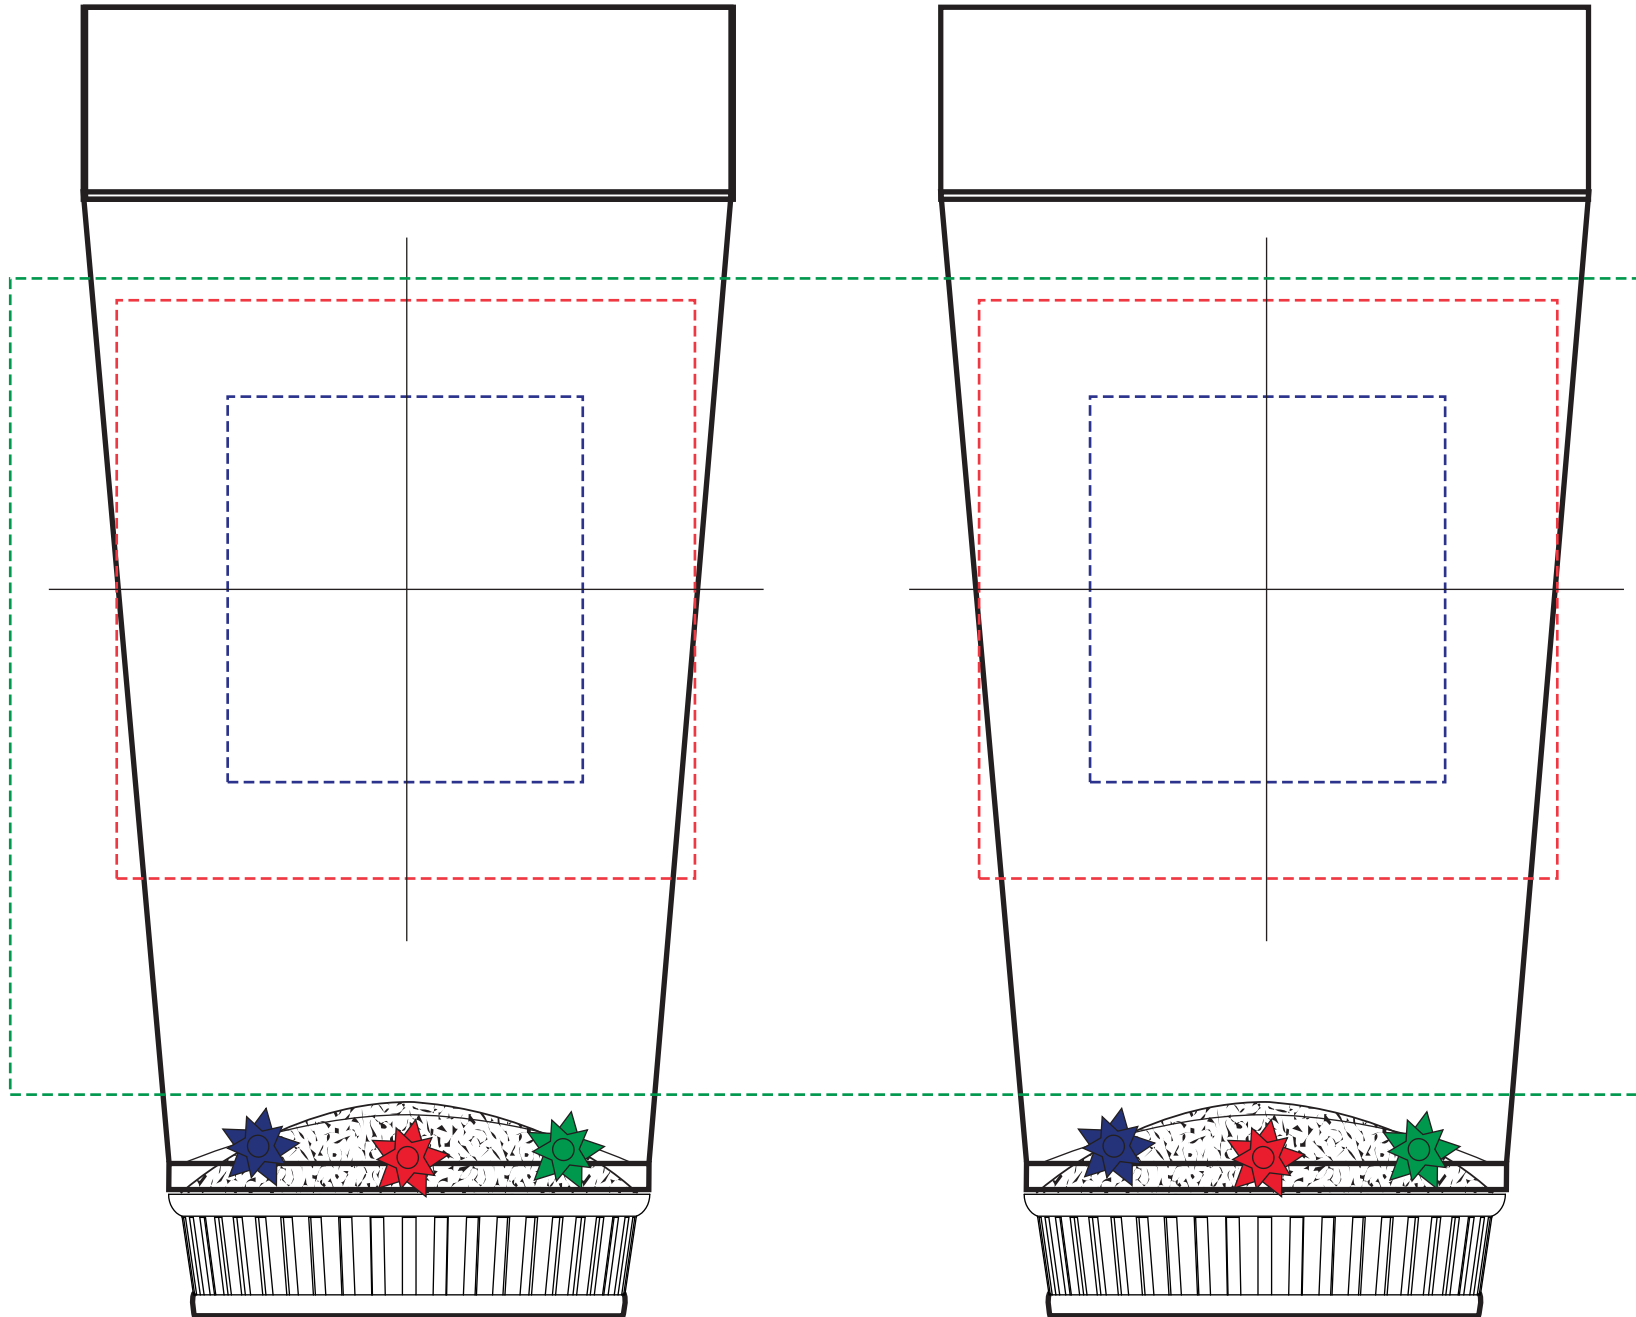

20oz 3-Light Cup  
3LC20

Spot Color Imprint: 3"w x 3"h

Full Color Imprint: 1.875"w x 2"h

Full Wrap (to within 1/2" of itself) 8.5"w x 4.25"h

Side 2

Side 1