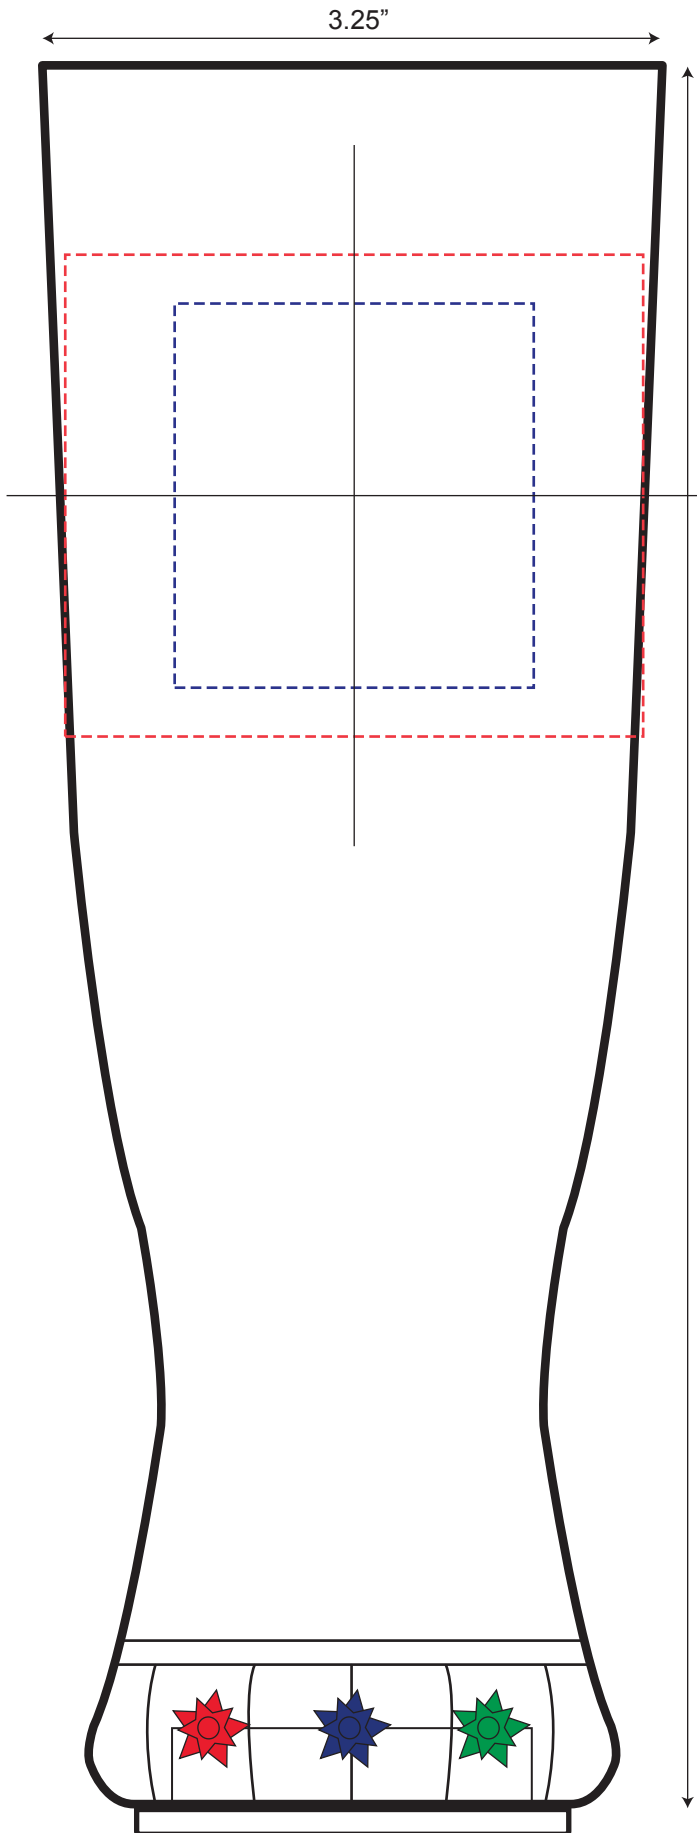

22oz 3-Light Pilsner

3LPB22

Spot Color Imprint: 3"w x 2.5"h

Full Color Imprint: 1.875"w x 2"h

Side 2

Side 1