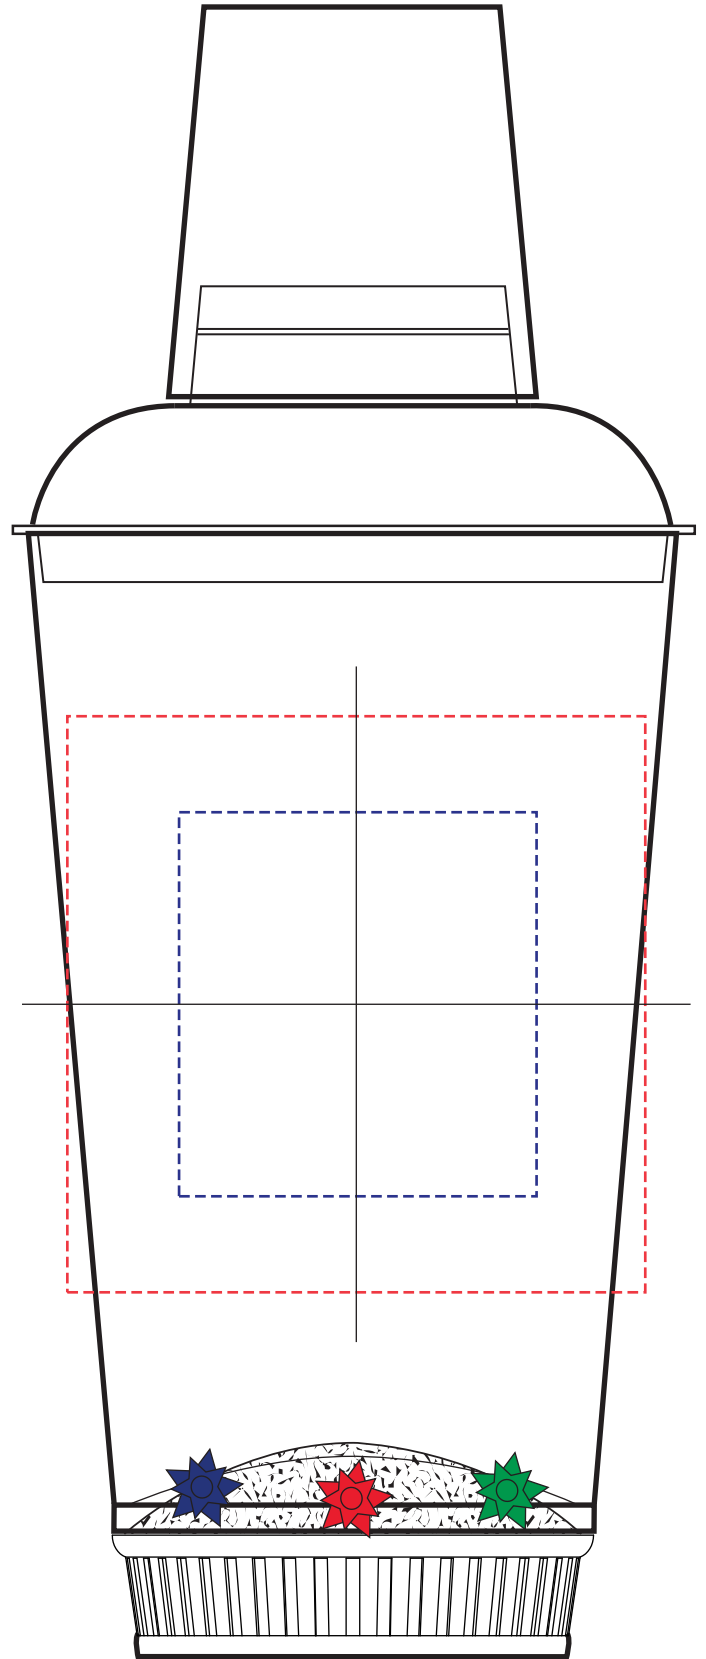

16oz 3-Light Light Cocktail Shaker
3LSK16

Spot Color Imprint: 3"w x 3"h
Full Color Imprint: 1.875"w x 2"h

Side 2

Side 1