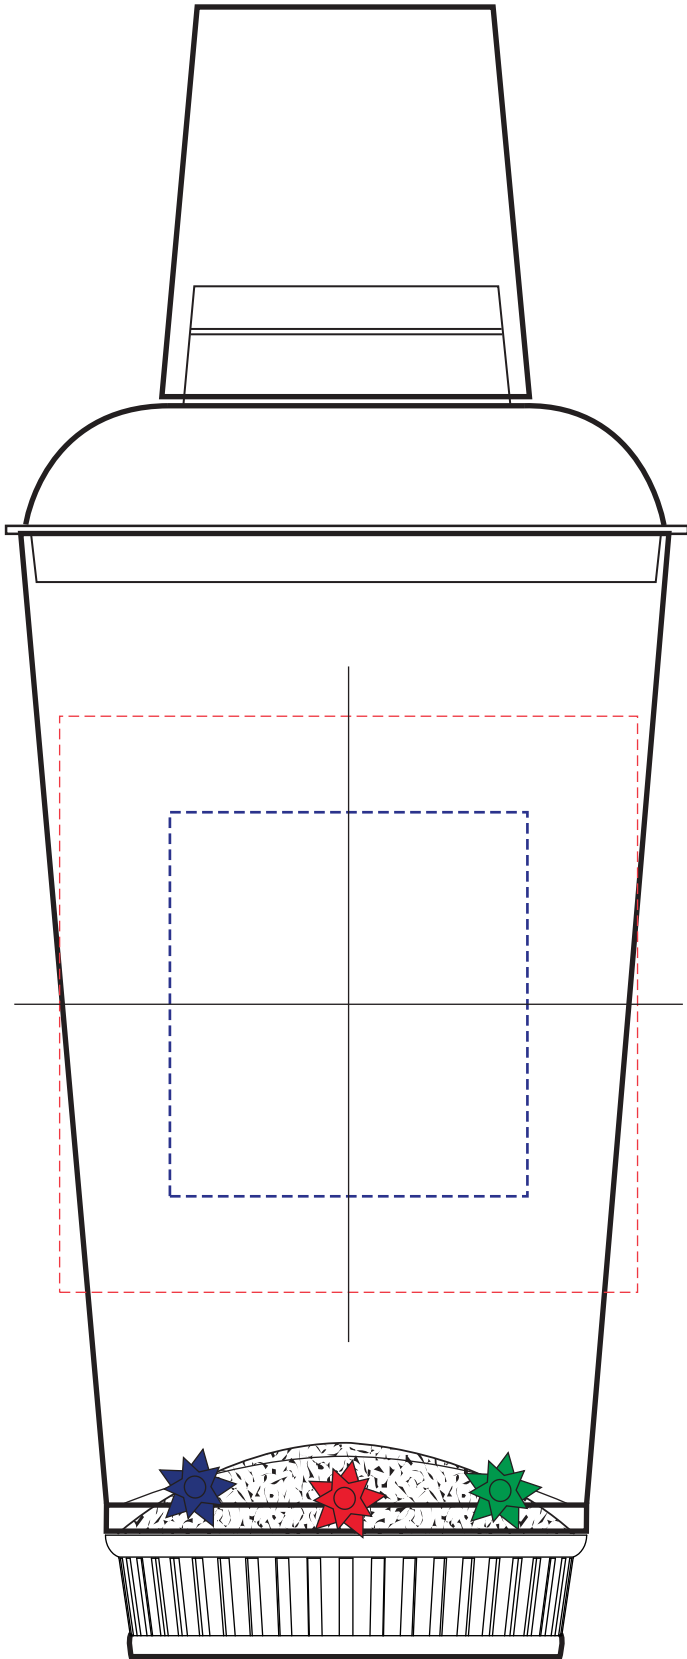

16oz 3-Light Light Cocktail Shaker
3LSK16

Spot Color Imprint: 3"w x 3"h
Full Color Imprint: 1.875"w x 2"h

Side 2

Side 1