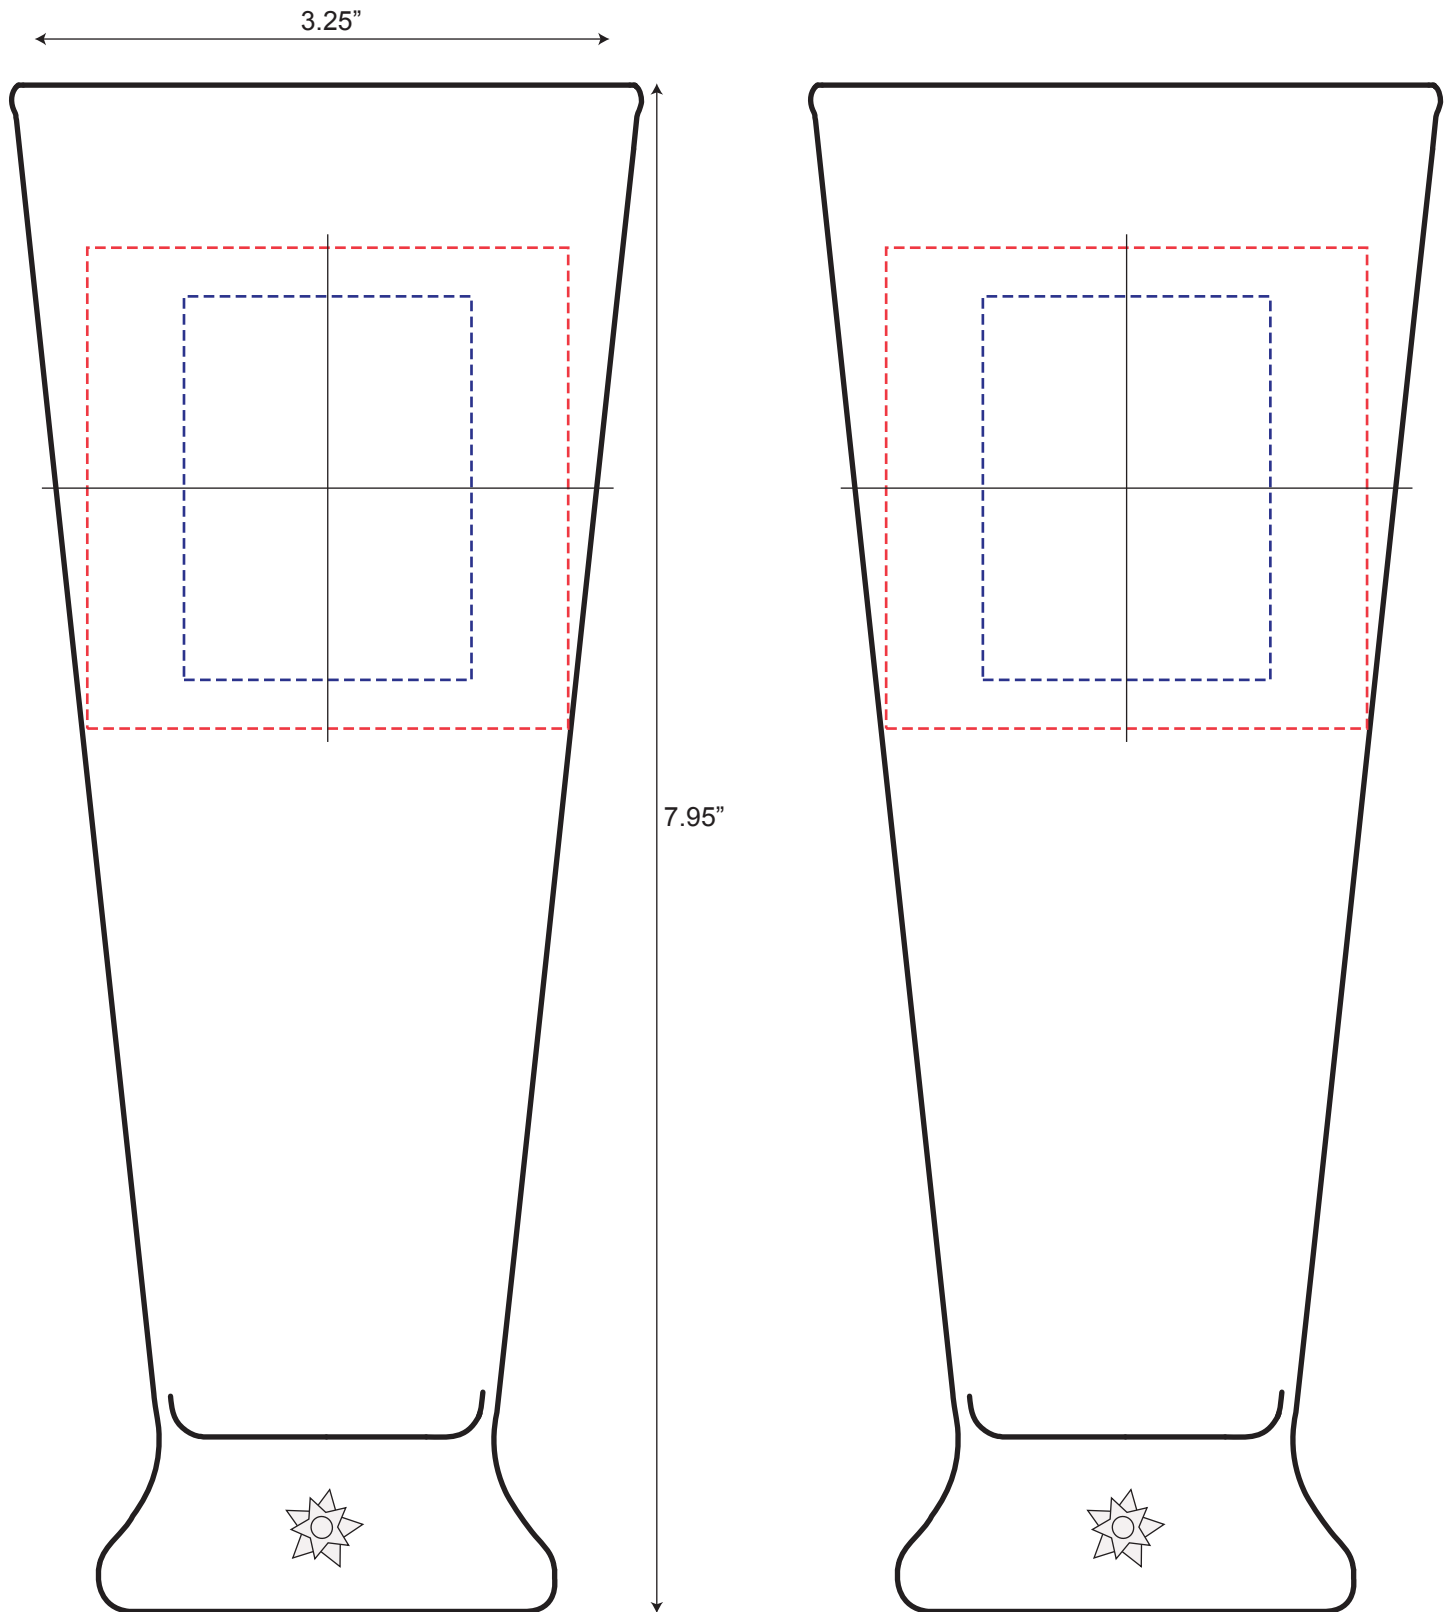

16oz Pilsner
PB16

Spot Color Imprint: 2.5"w x 2.5"h
Full Color Imprint: 1.5"w x 2"h

Side 2

Side 1