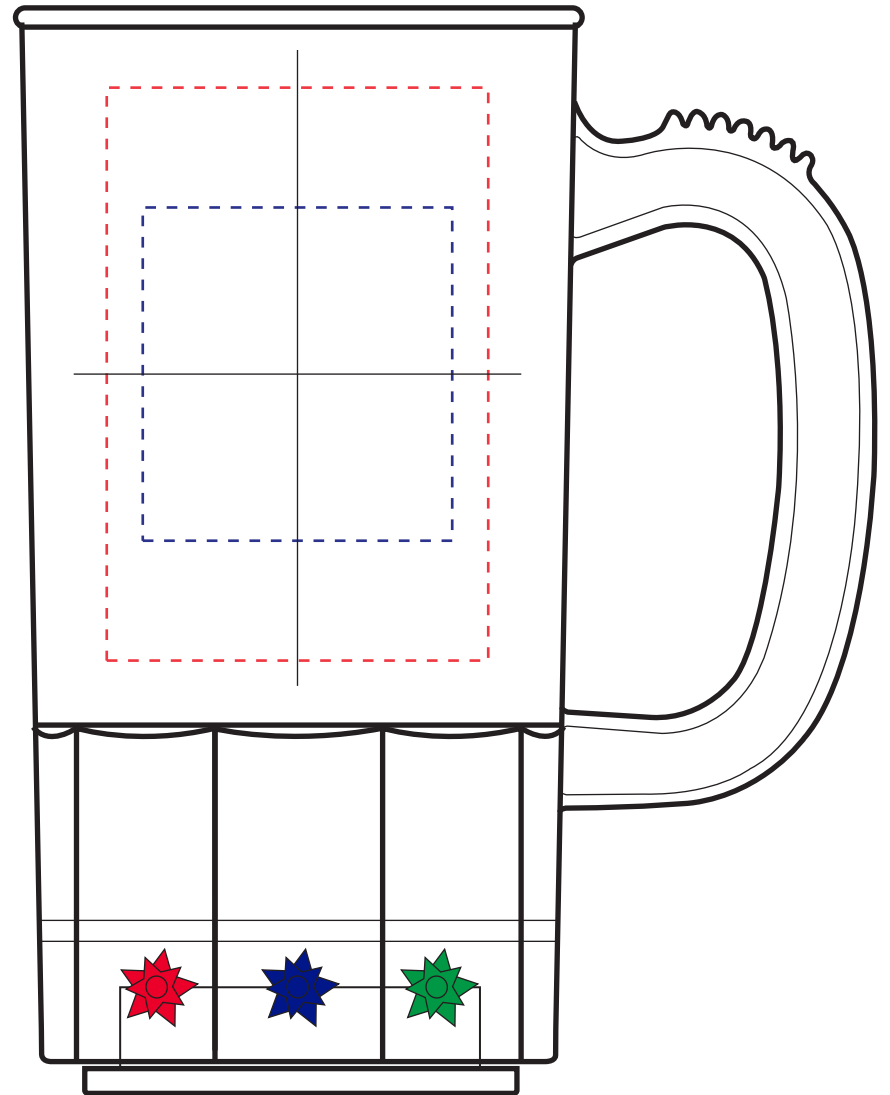

14oz 3-Light Fluted Mug
3LMGF14

Spot Color Imprint: 2"w x 3"h
Full Color Imprint: 1.625"w x 1.75"h

Side 2

Side 1