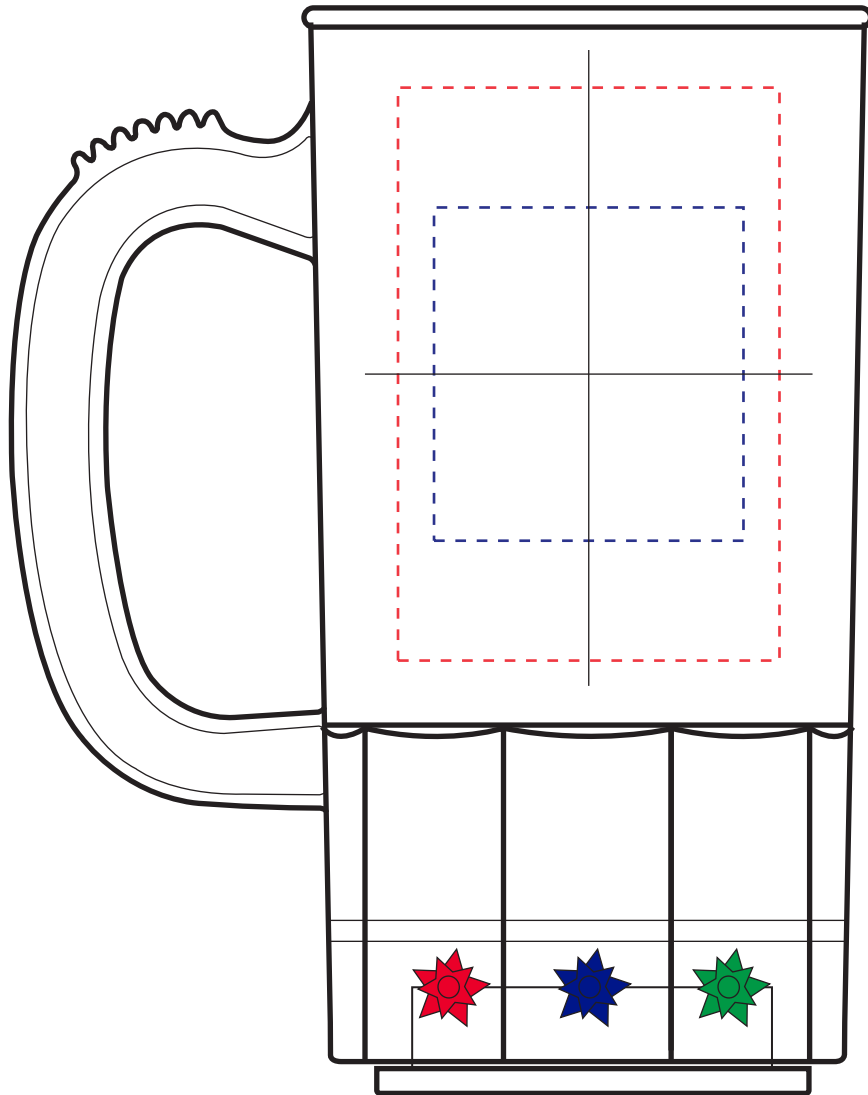

14oz 3-Light Fluted Mug
3LMGF14

Spot Color Imprint: 2"w x 3"h
Full Color Imprint: 1.625"w x 1.75"h

Side 2

Side 1