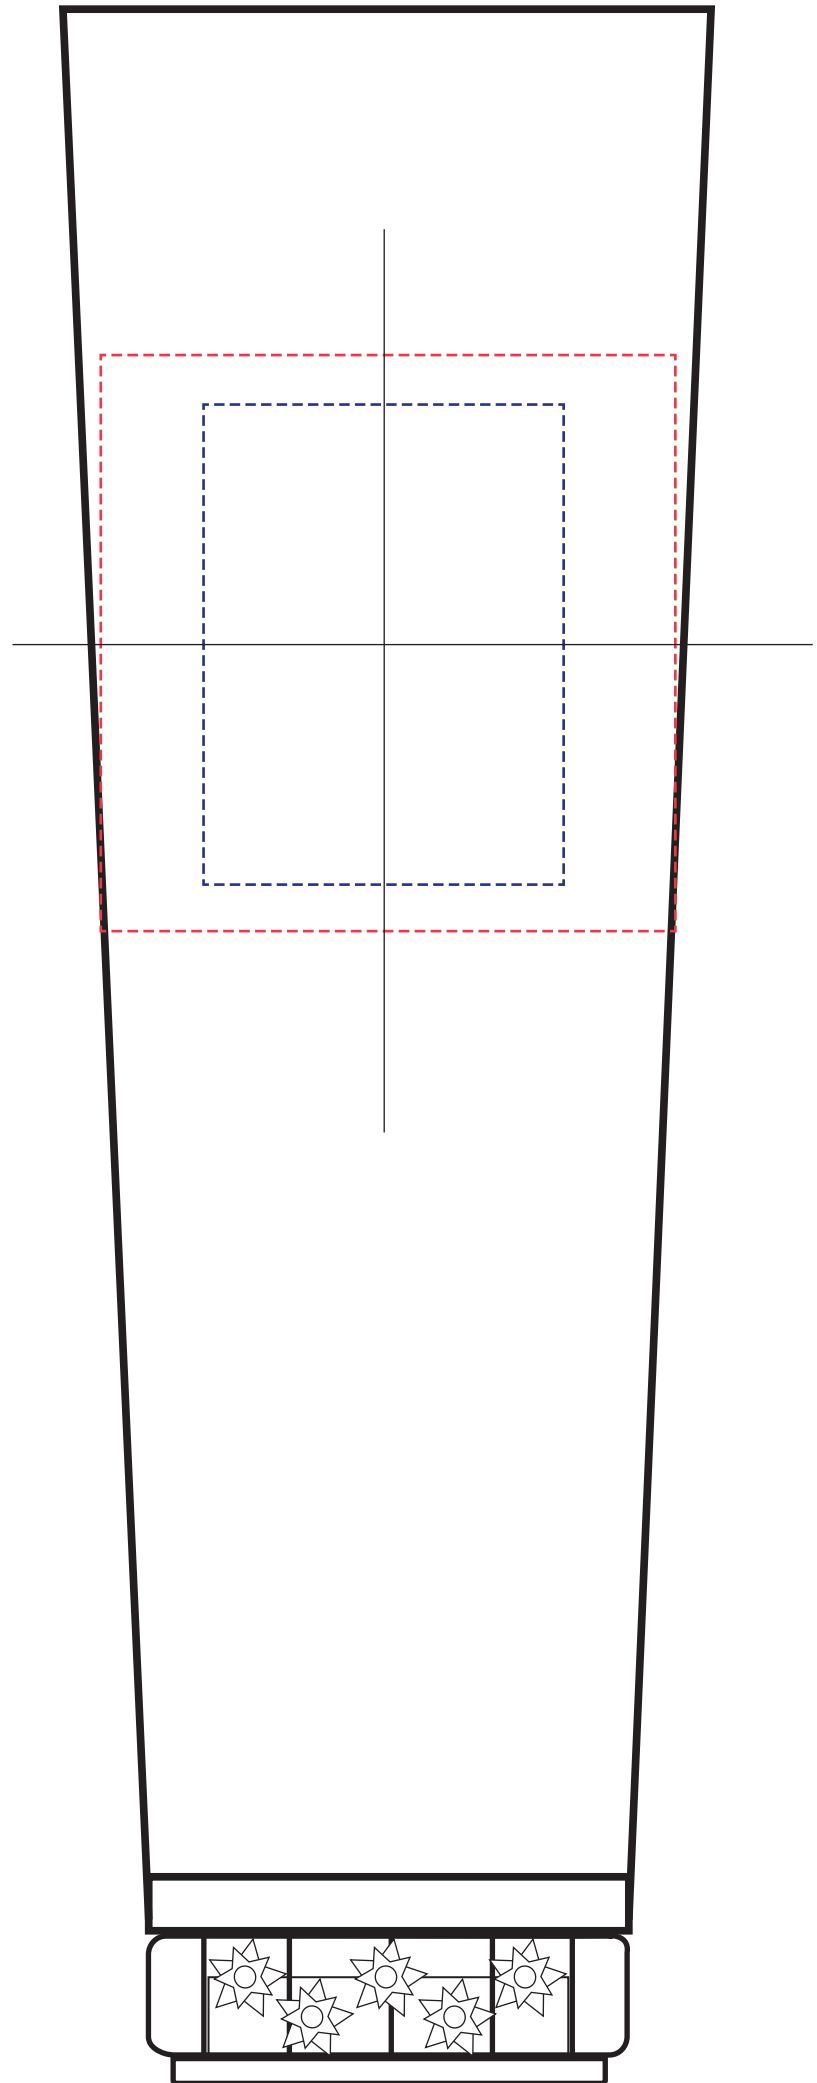

32oz 5-Light Cup  
5LC32

Spot Color Imprint: 3"w x 3"h  
Full Color Imprint: 1.875"w x 2.5"h

Side 2

Side 1