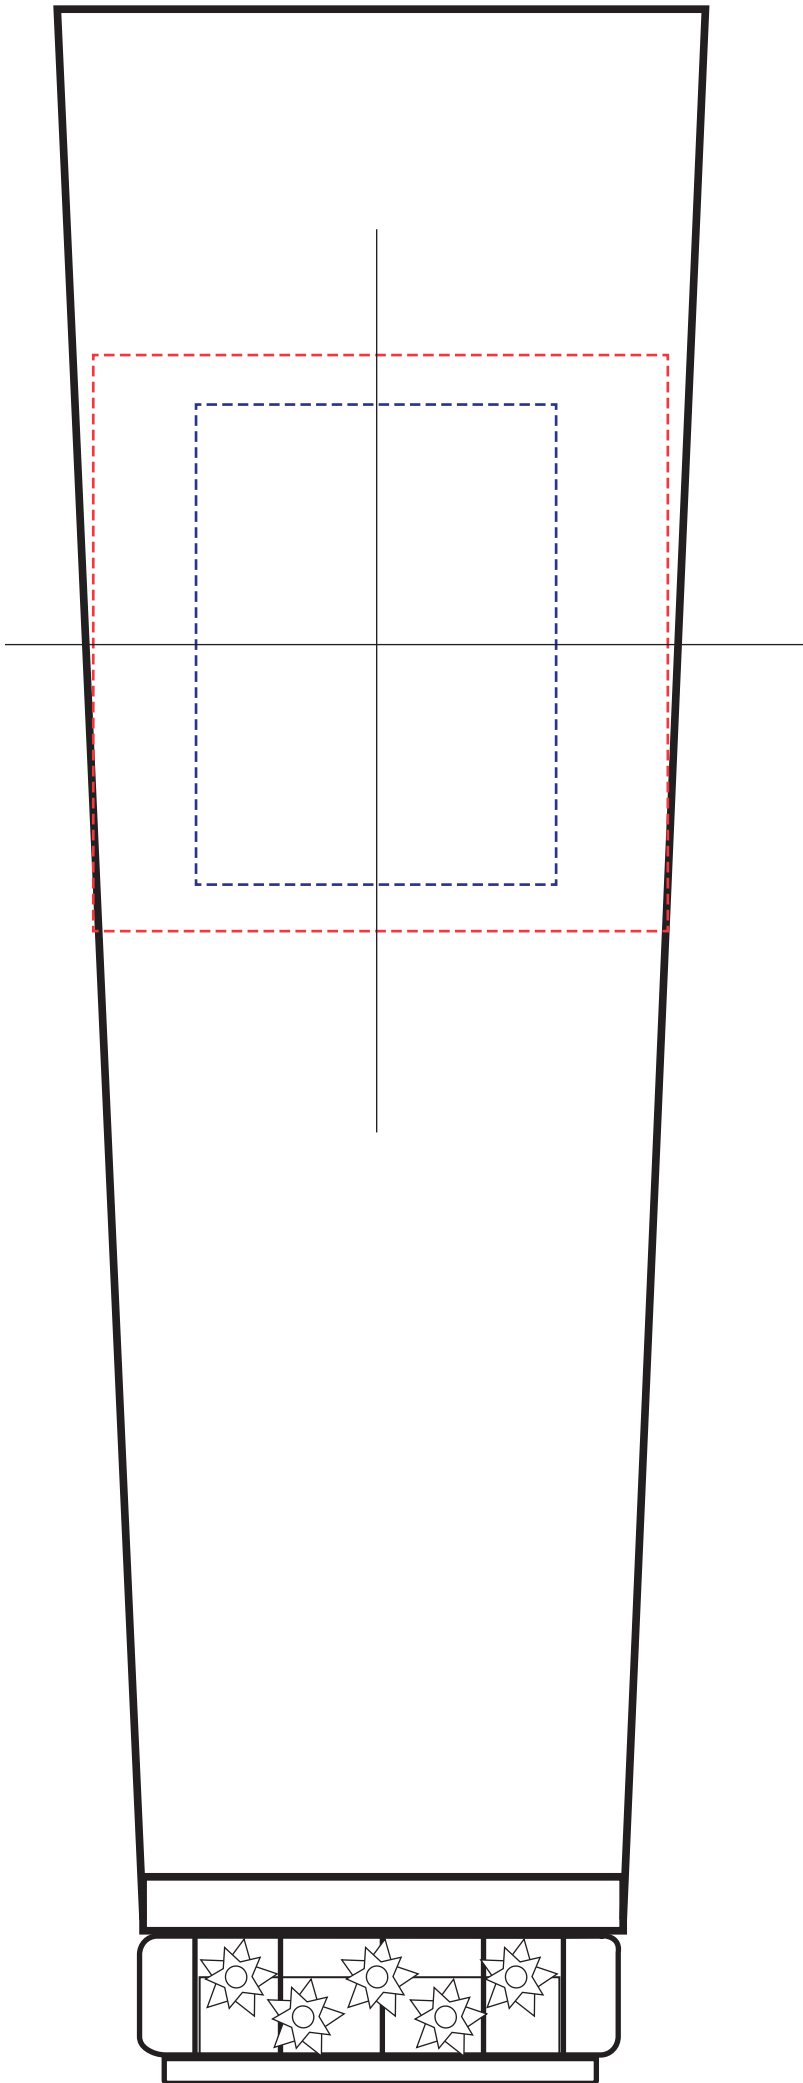

32oz 5-Light Cup  
5LC32

Spot Color Imprint: 3"w x 3"h  
Full Color Imprint: 1.875"w x 2.5"h

Side 2

Side 1