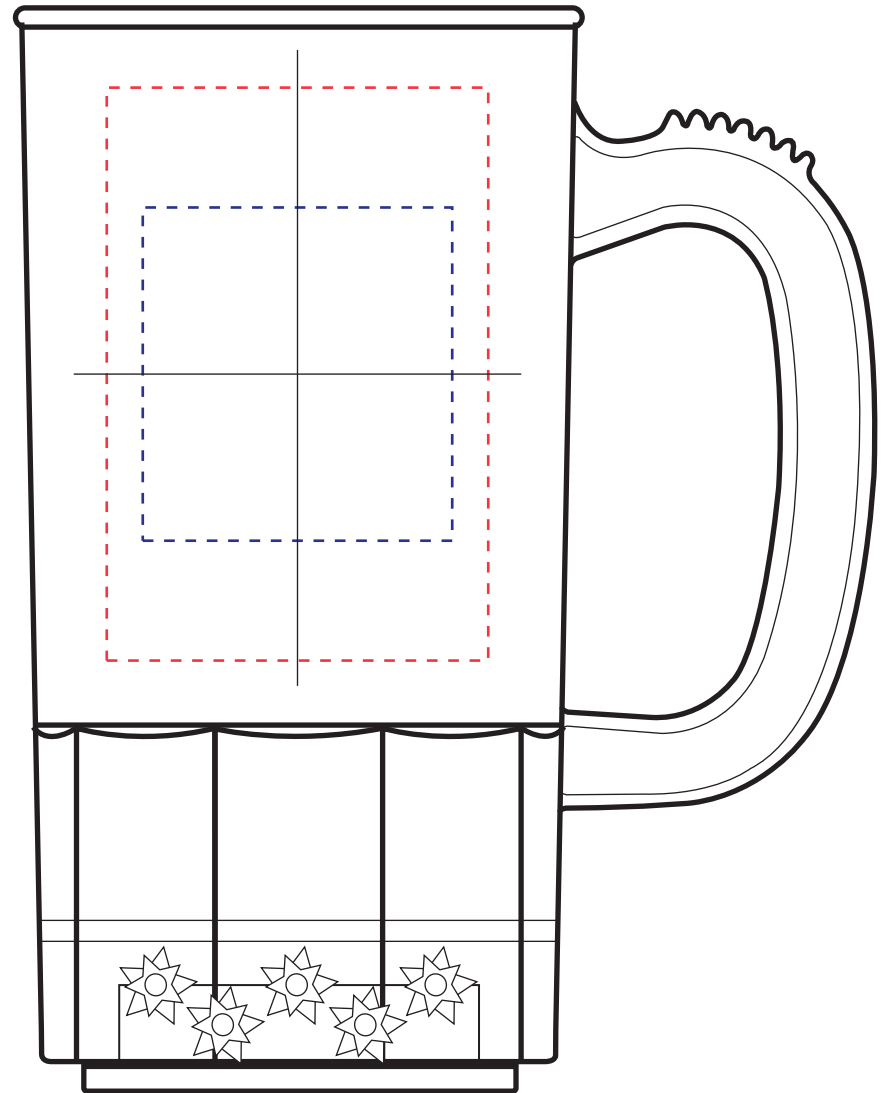

14oz 5-Light Fluted Mug
5LMGF14

Spot Color Imprint: 2"w x 3"h
Full Color Imprint: 1.625"w x 1.75"h

Side 2

Side 1