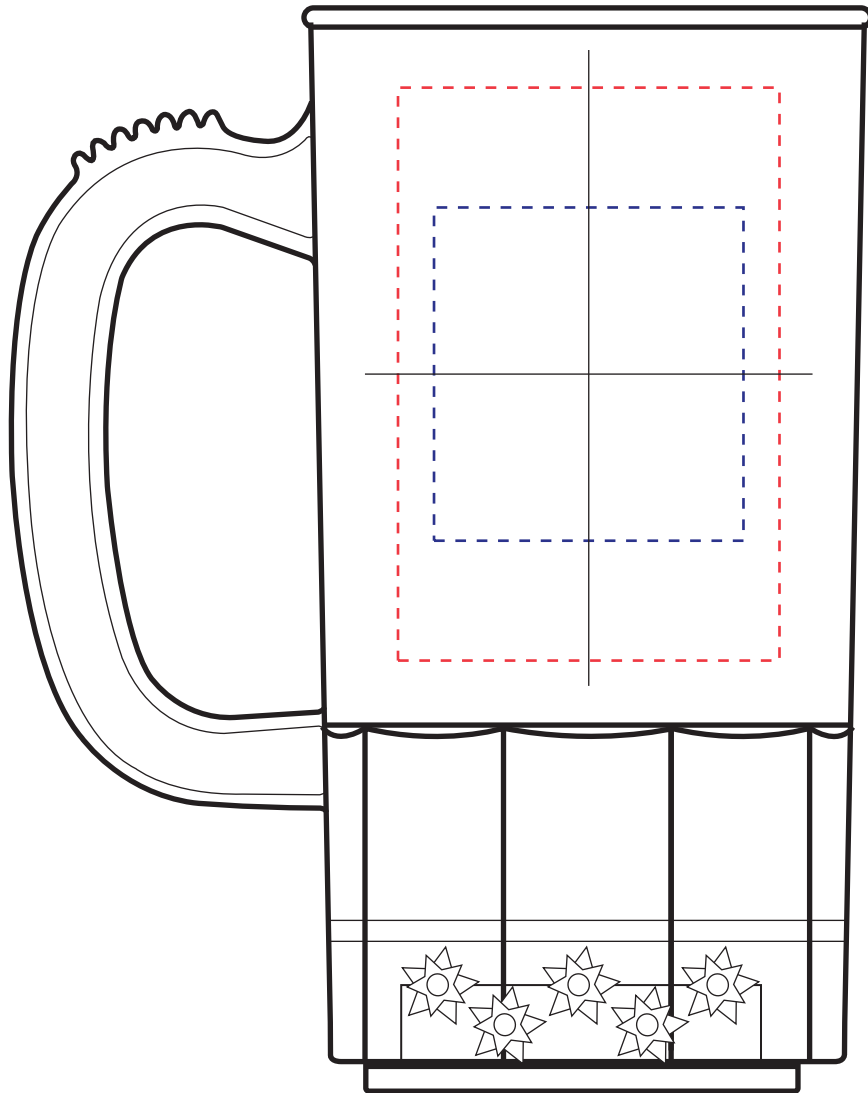

14oz 5-Light Fluted Mug
5LMGF14

Spot Color Imprint: 2"w x 3"h
Full Color Imprint: 1.625"w x 1.75"h

Side 2

Side 1