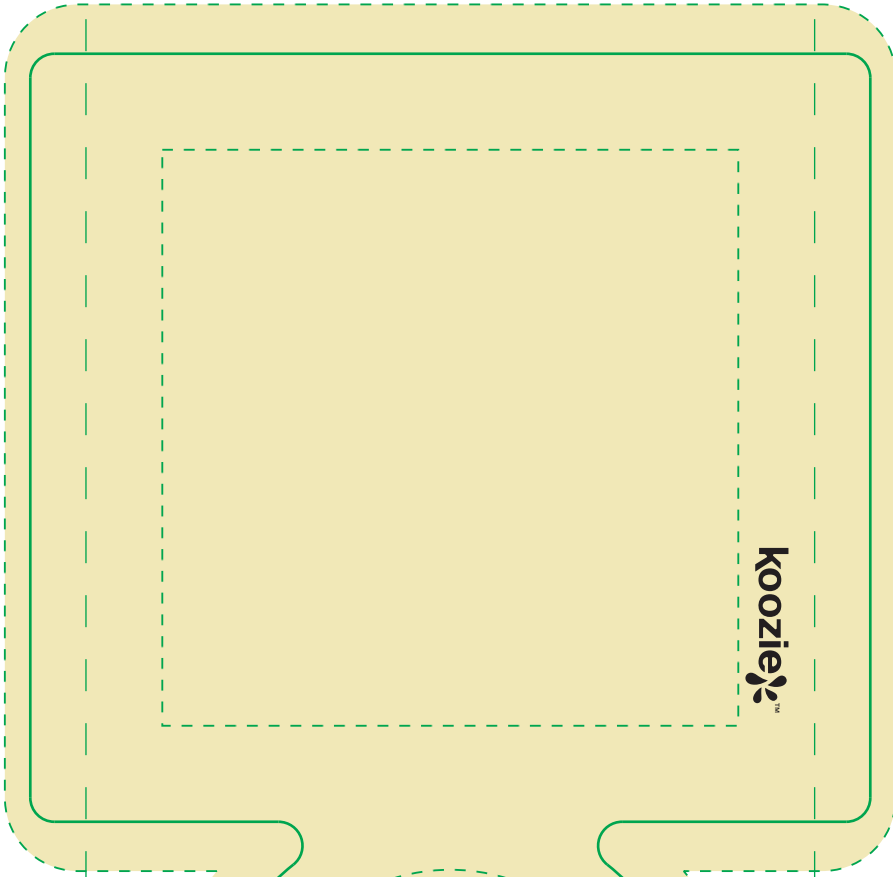

45448 Koozie® britePix® Can Cooler

1-Color (Standard)

Side 1 &/or Side 2: 3" w x 3" h, each; Bottom: 2" dia.; Full Bleed: 4.625" w x 11" h

Full Color (Optional add'l charge)

Side 1 &/or Side 2: 3" w x 3" h, each; Bottom: 2" dia.; Full Bleed: 4.625" w x 11" h

Minimum Font Size: 10 pt. pos / 14 pt. neg

Minimum Line Weight: 1 pos / 1.5 neg

Halftones Available

Front