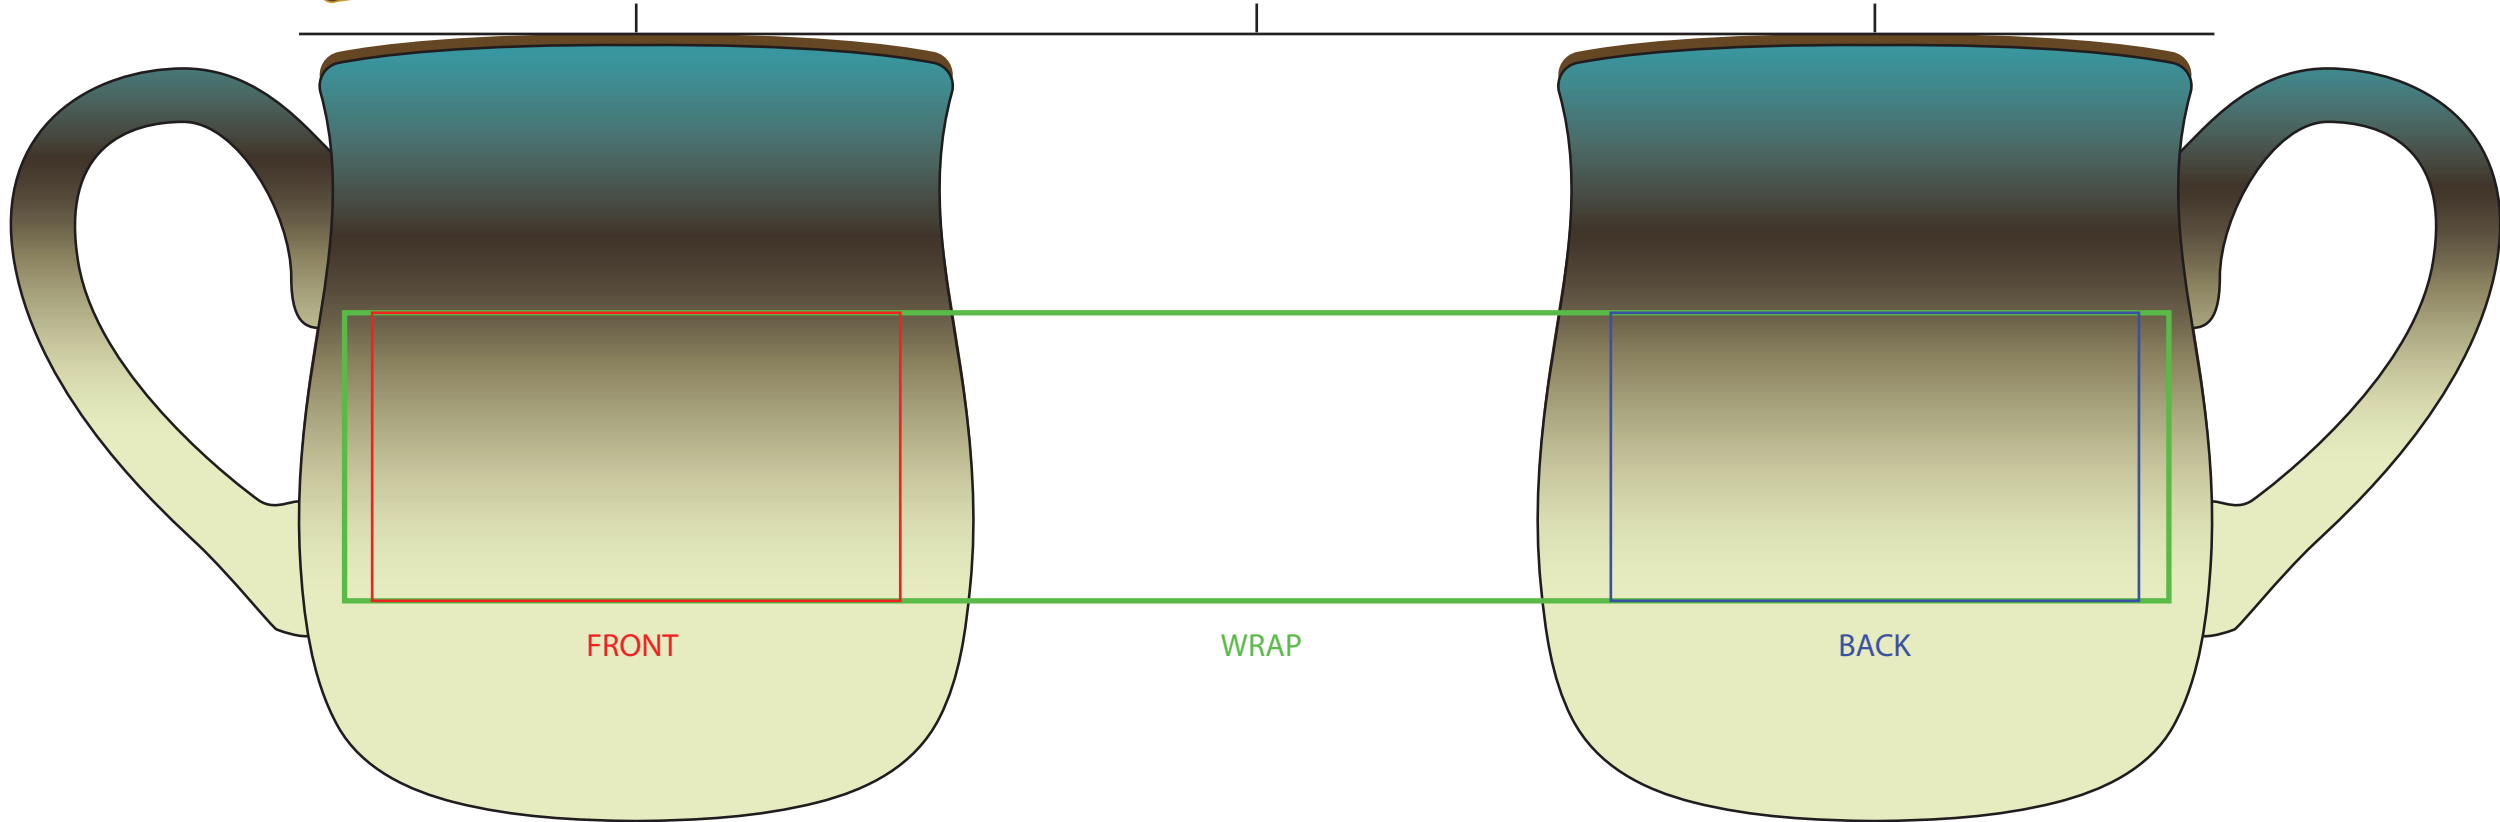

Sioux Falls Tavern 16oz.

Imprint area:
Front 2.75" Wide x 1.5" High
Back 2.75" Wide x 1.5" High
Wrap 9.5" Wide x 1.5" High

FRONT

WRAP

BACK