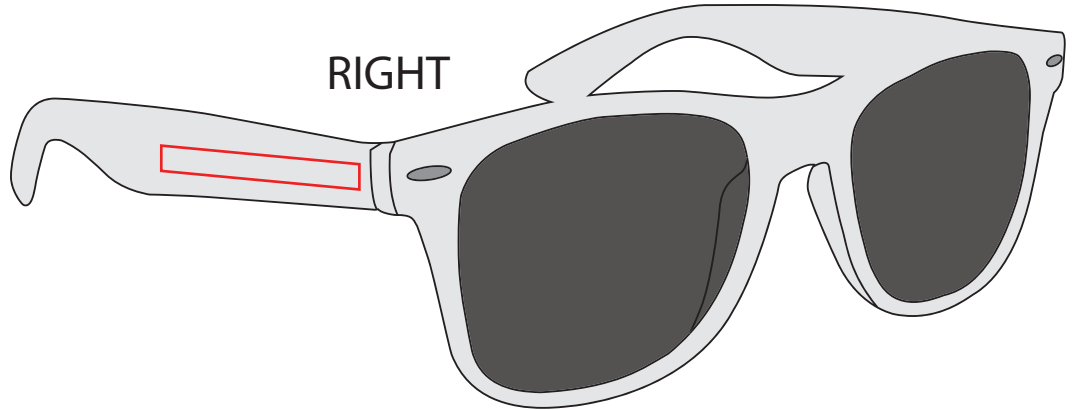

Promotional Sunglasses

Imprint area:
2" Wide x 0.25" High

LEFT

RIGHT

RIGHT

LEFT