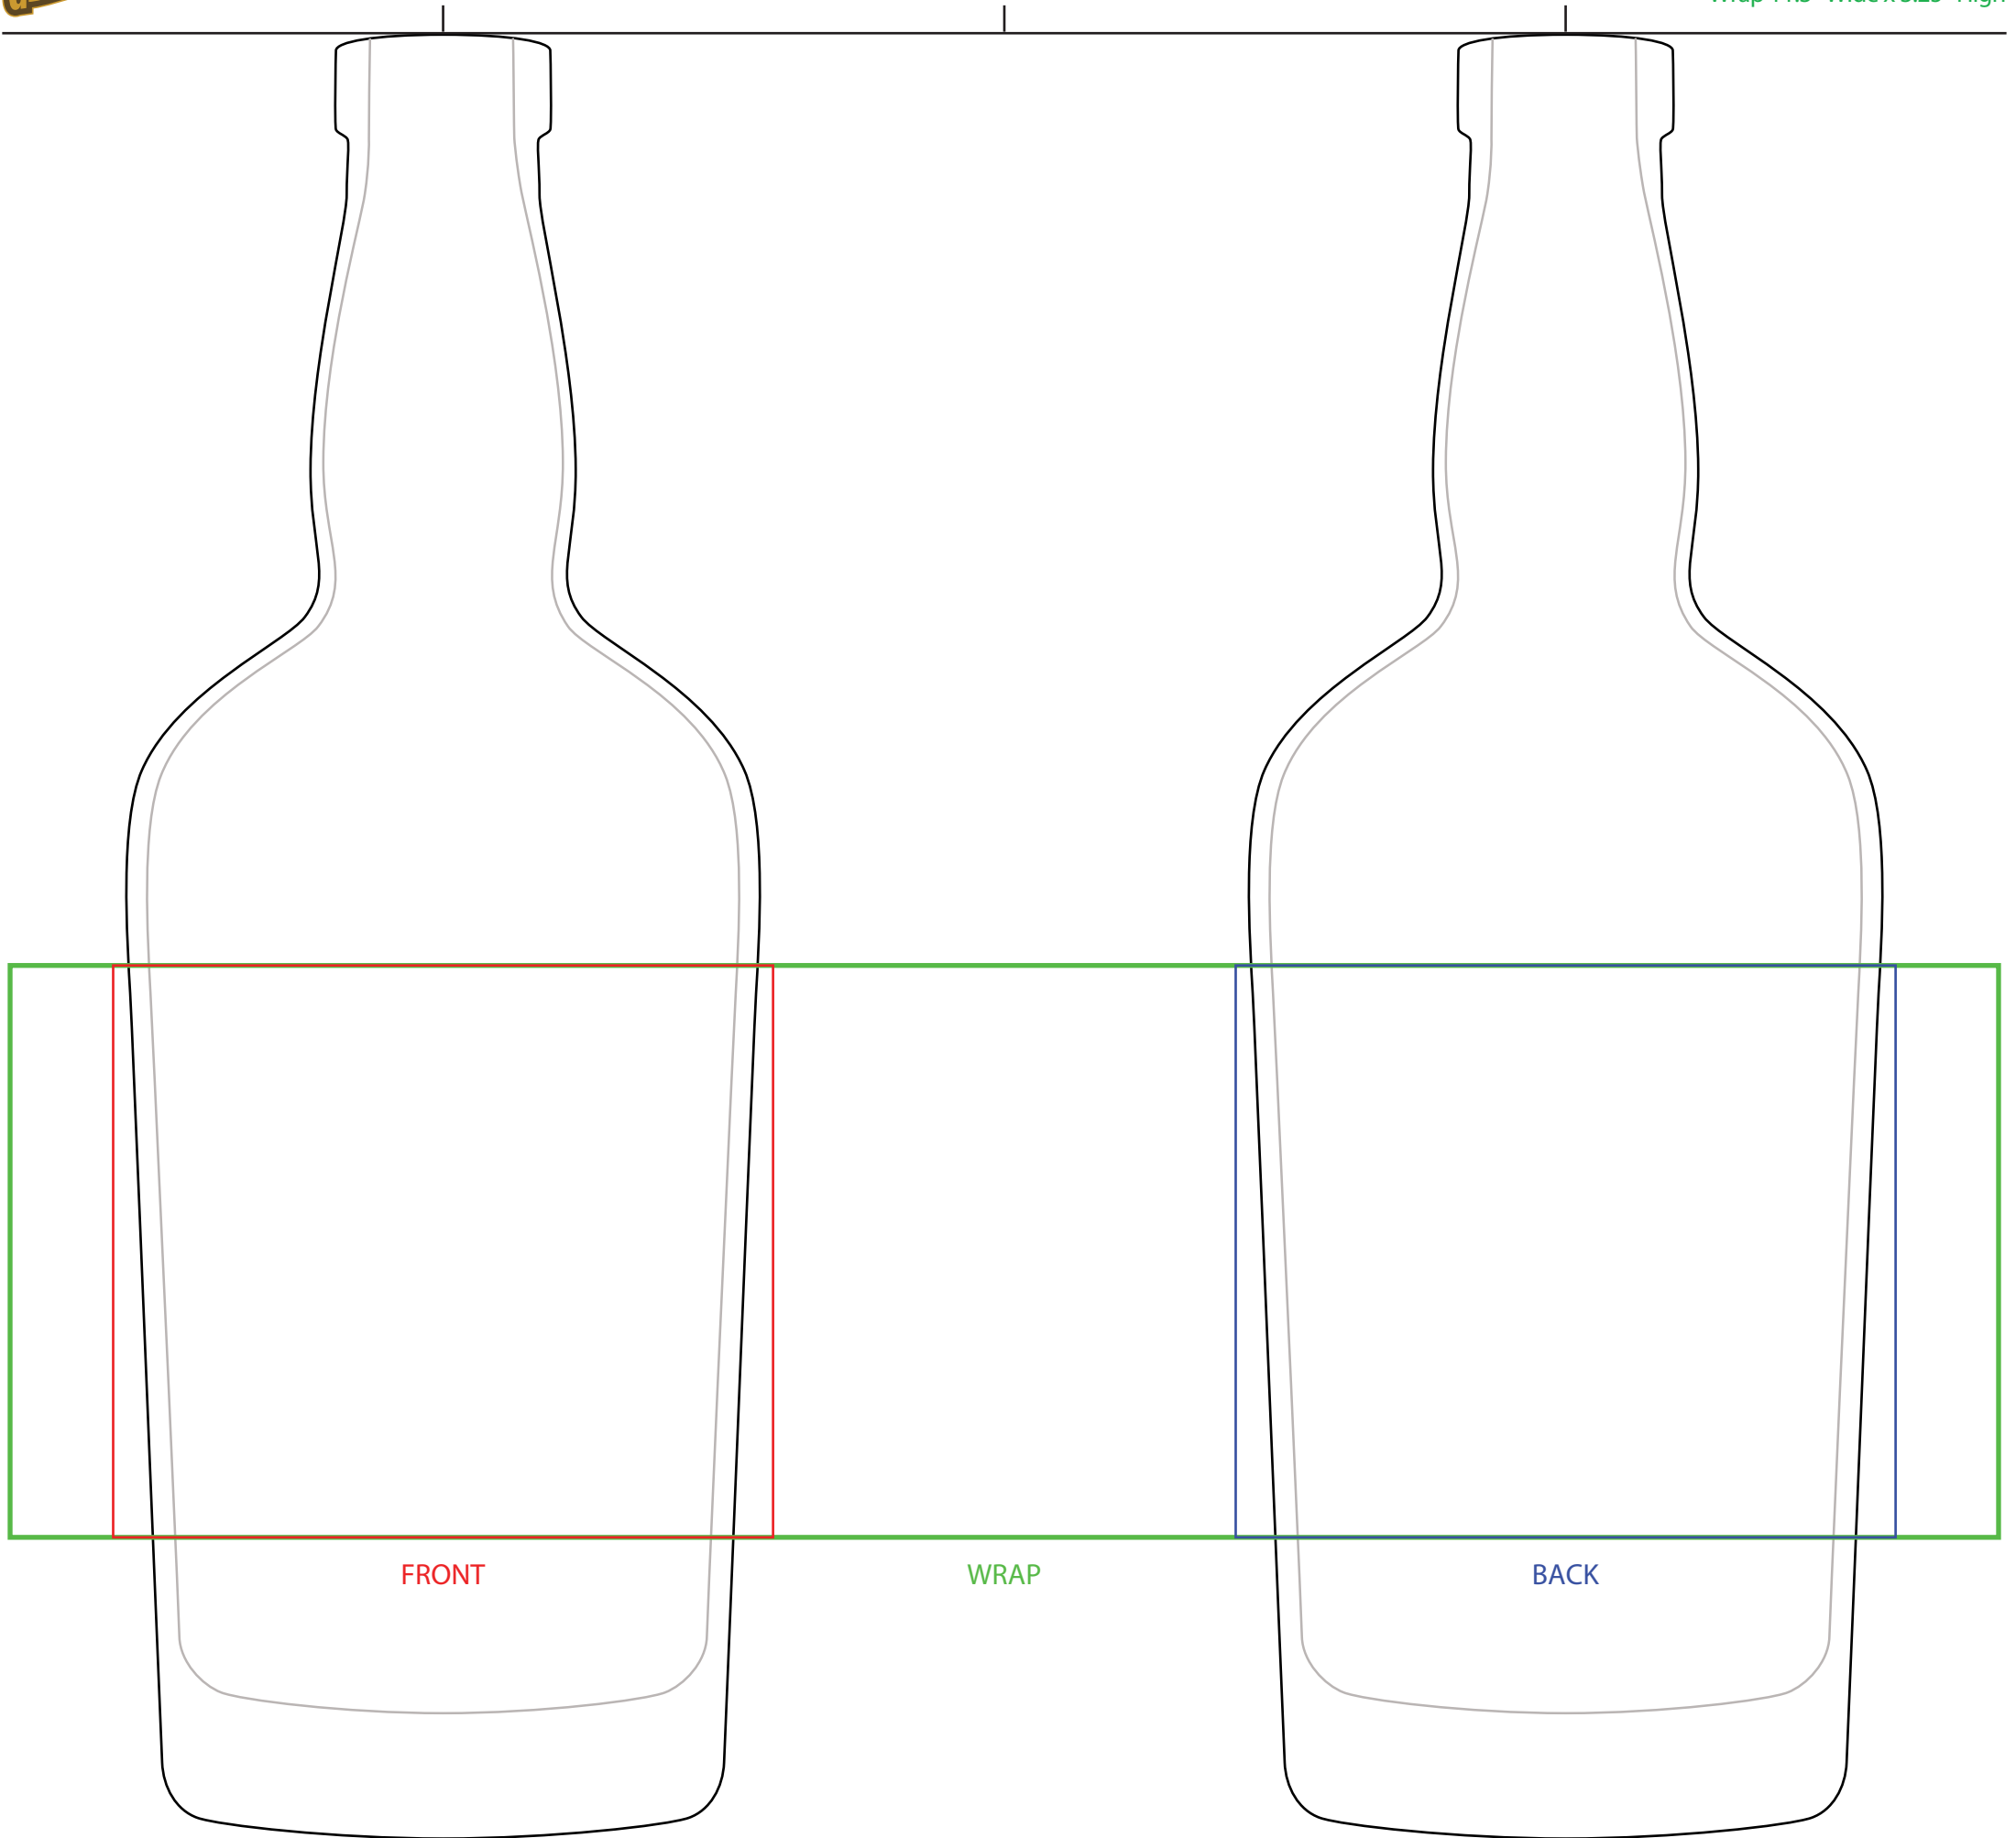

750ml Hermitage Clear Bottle

Imprint area:
Front 3.75" Wide x 3.25" High
Back 3.75" Wide x 3.25" High
Wrap 11.3" Wide x 3.25" High

FRONT

WRAP

BACK