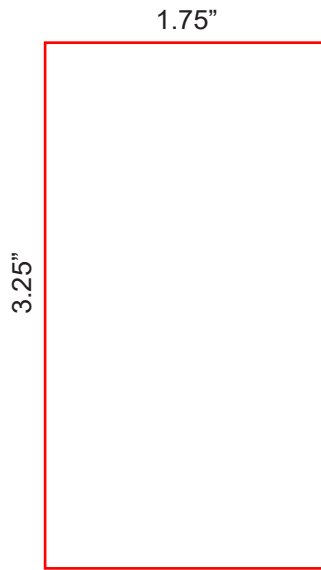

# PRODUCT INFO

**Item #:** Part no. 7108-B (blonde) 7102-C (Cherry) 7108-K (Black)

**Item Size:** 5.54"w x 5.54"d

**Imprint Area(s):** Front, Back & Sides

**Description:** Square Wood Napkin Holder

Durable wood napkin holder available in a blond, cherry or black stain and can sit in a standard rail bar or tabletop. It neatly holds standard size napkins or coasters. Graphic can be placed on three sides of the holder.

## IMPRINT

**Image(s) - NOT ACTUAL SIZE**

Black = Imprint

**FRONT**

**SIDES/BACK**