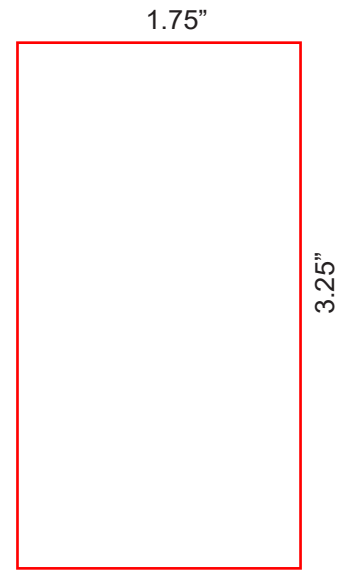

# PRODUCT INFO

**Item #:** Part no. 7108-B (blonde) 7102-C (Cherry) 7108-K (Black)

**Item Size:** 5.54"w x 5.54"d

**Imprint Area(s):** Front, Back & Sides

**Description:** Square Wood Napkin Holder

Durable wood napkin holder available in a blond, cherry or black stain and can sit in a standard rail bar or tabletop. It neatly holds standard size napkins or coasters. Graphic can be placed on three sides of the holder.

## IMPRINT

**Image(s) - NOT ACTUAL SIZE**

Black = Imprint

**FRONT**

**SIDES/BACK**