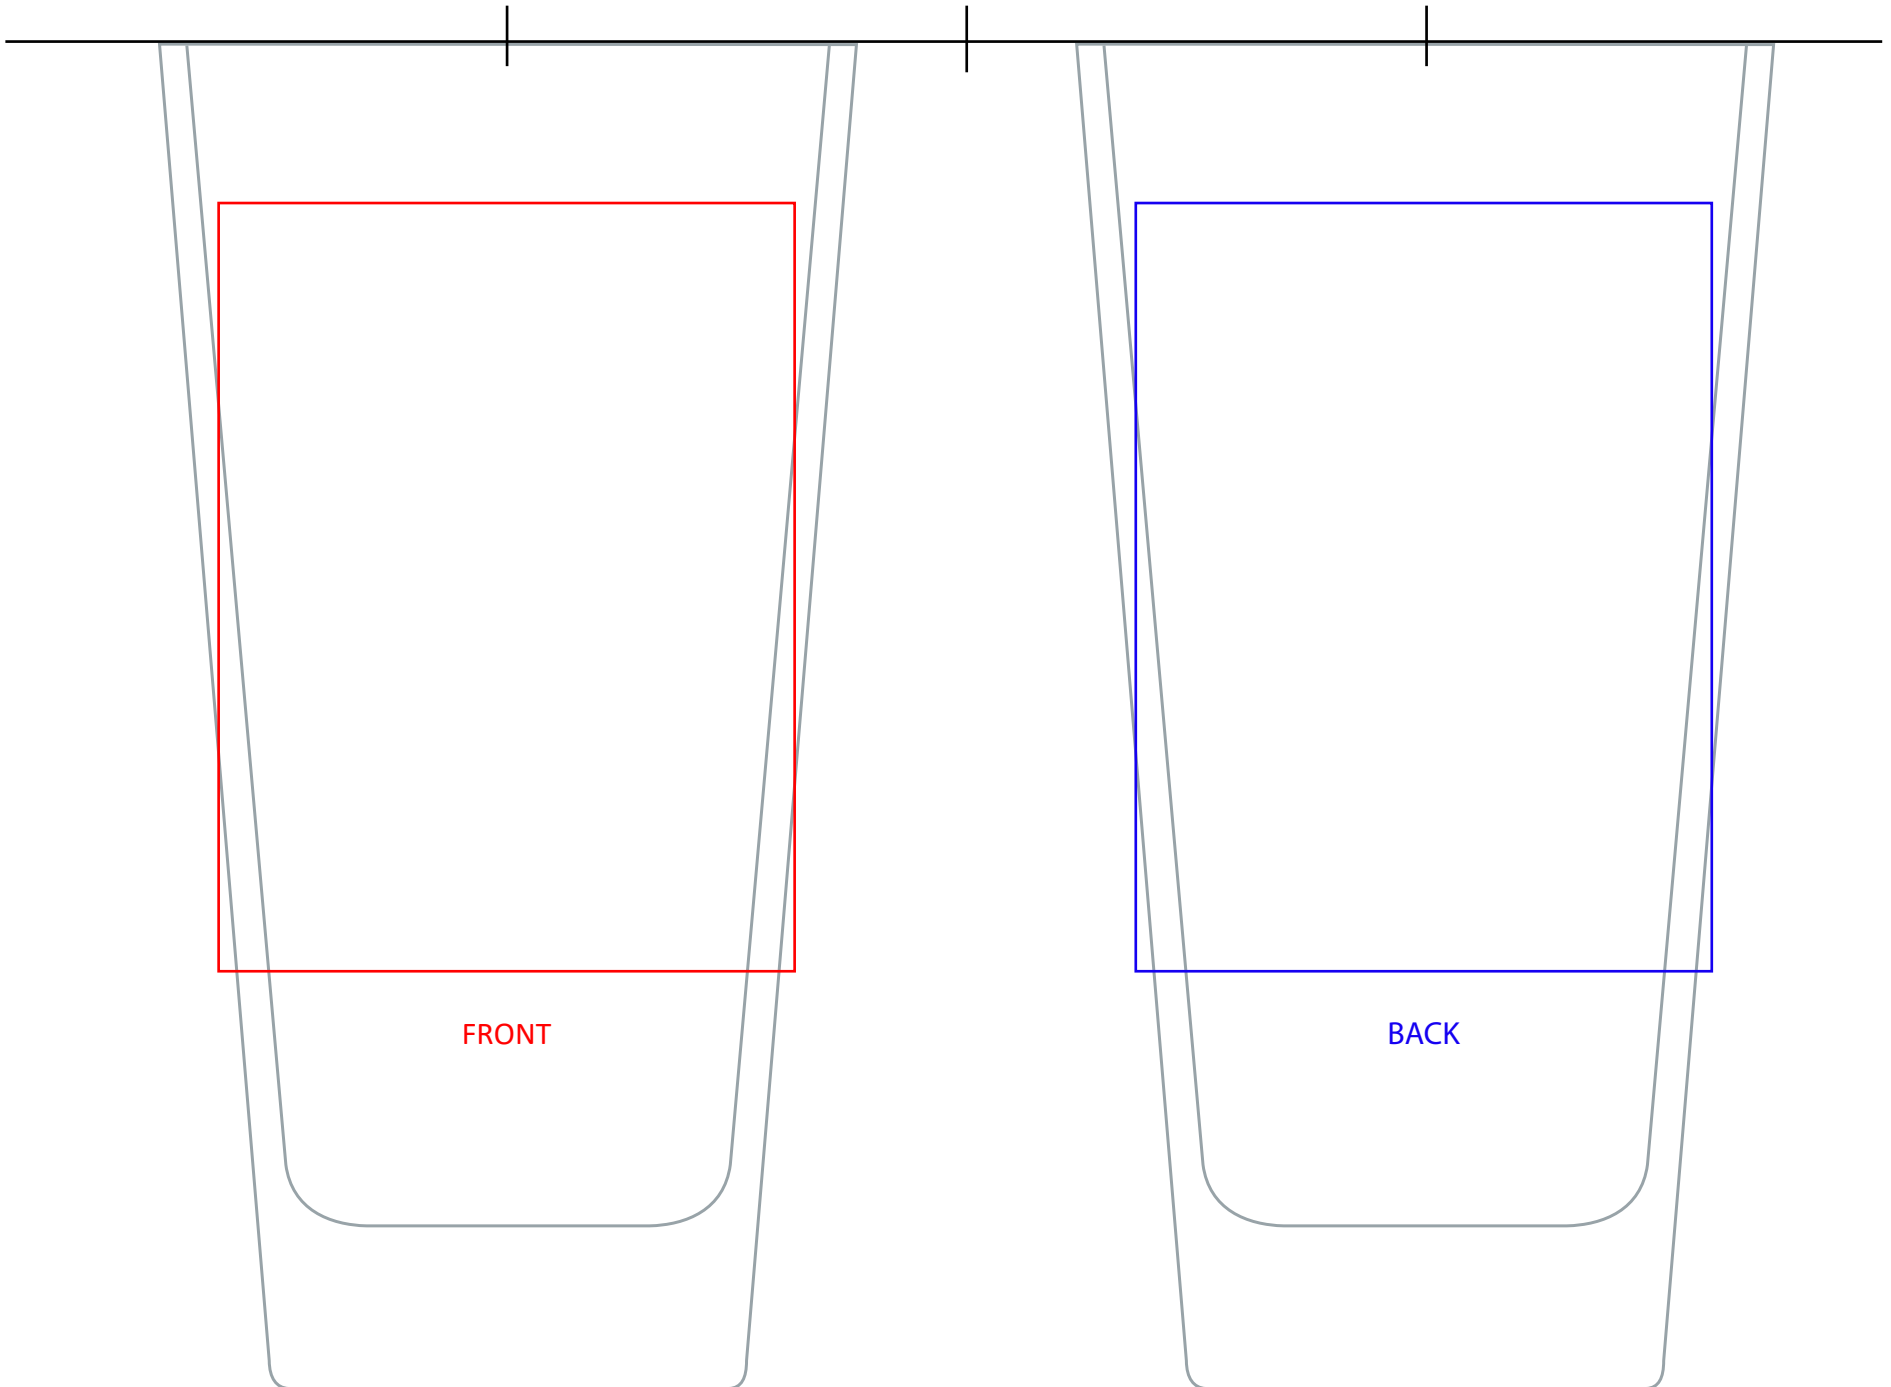

# Libbey 15722- 22 oz Mixing Glass

Imprint area:  
Front 3.5" Wide x 4" High  
Back 3.5" Wide x 4" High

FRONT

BACK