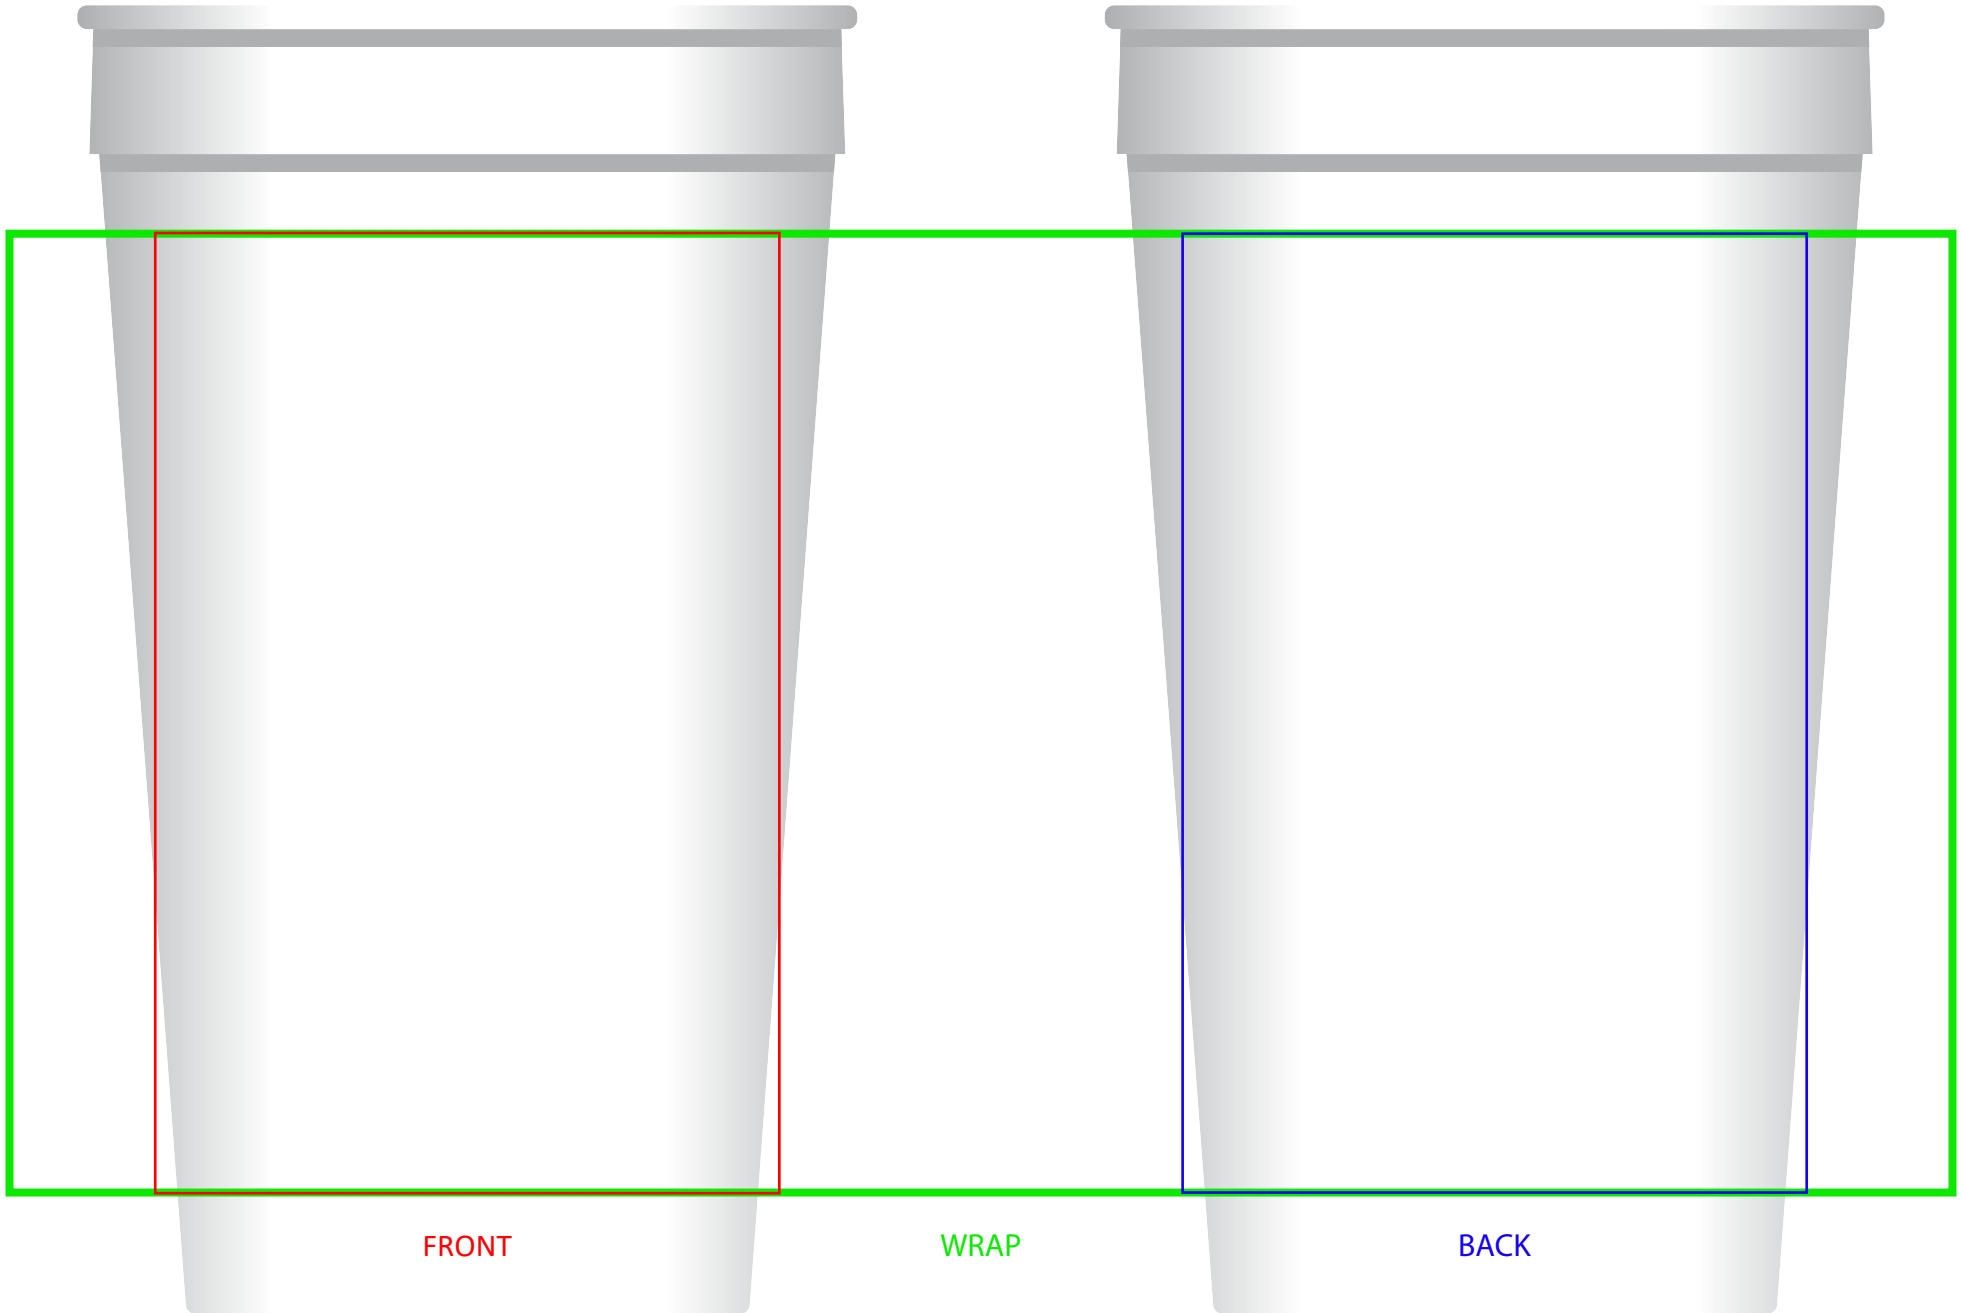

# Smooth Stadium Cup – 32oz

Imprint area:  
Front 3.25" Wide x 5" High  
Back 3.25" Wide x 5" High  
Wrap 10" Wide x 5" High

FRONT

WRAP

BACK