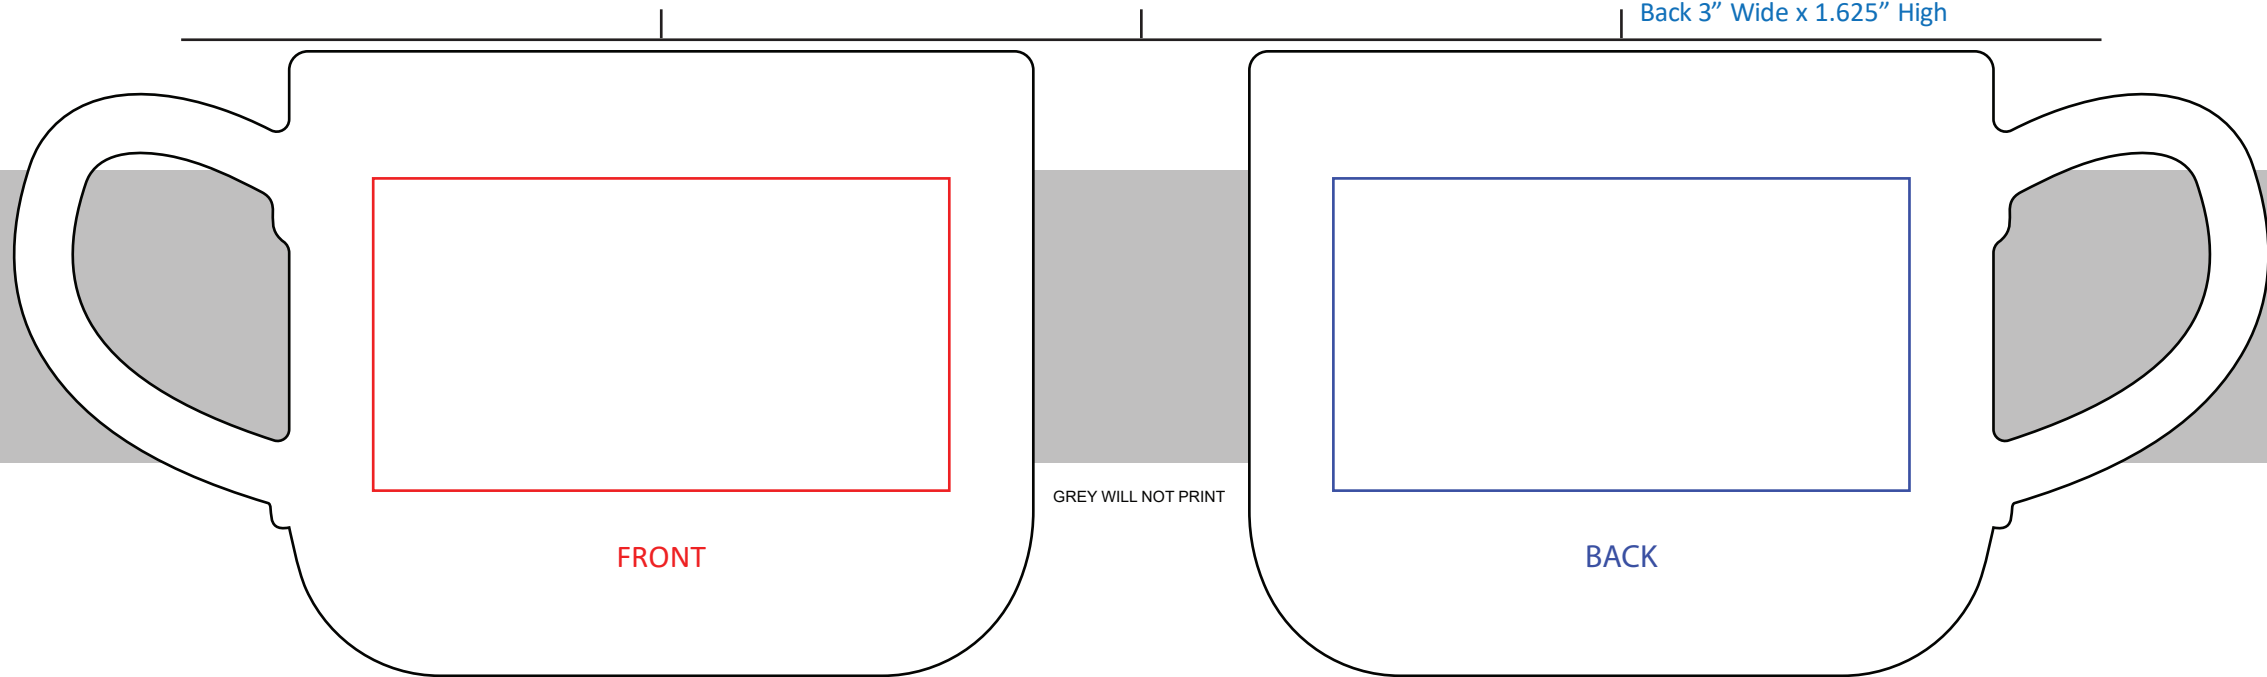

# CT910-02 – Kure Beach™ Latte Cup 16oz

Imprint area:

Front 3" Wide x 1.625" High

Back 3" Wide x 1.625" High

GREY WILL NOT PRINT

FRONT

BACK