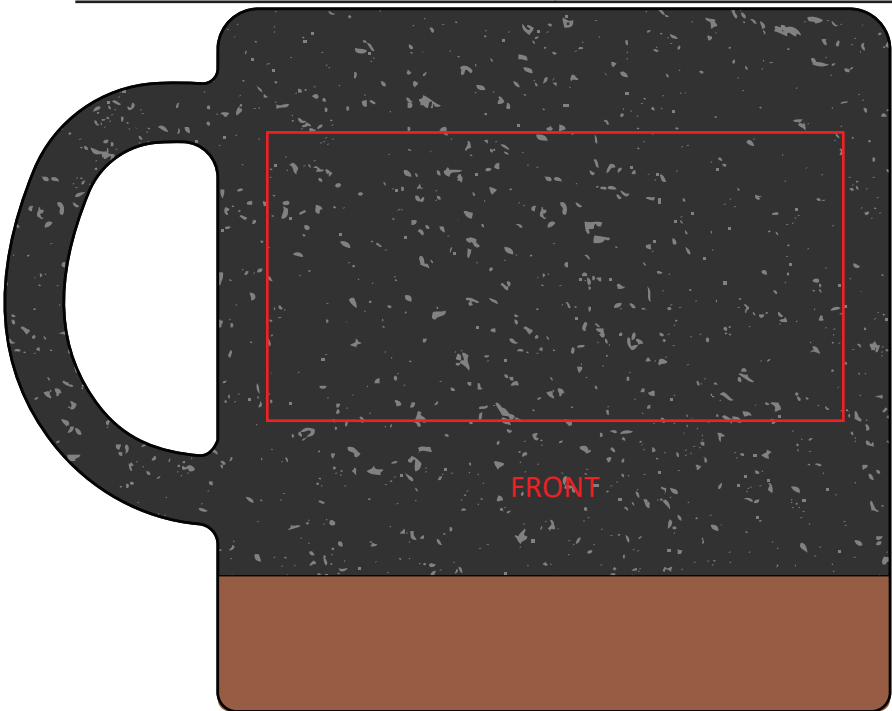

CT4065- Augusta Mug

Imprint area:

Front 3" Wide x 1.5" High

Back 3" Wide x 1.5" High

FRONT

BACK