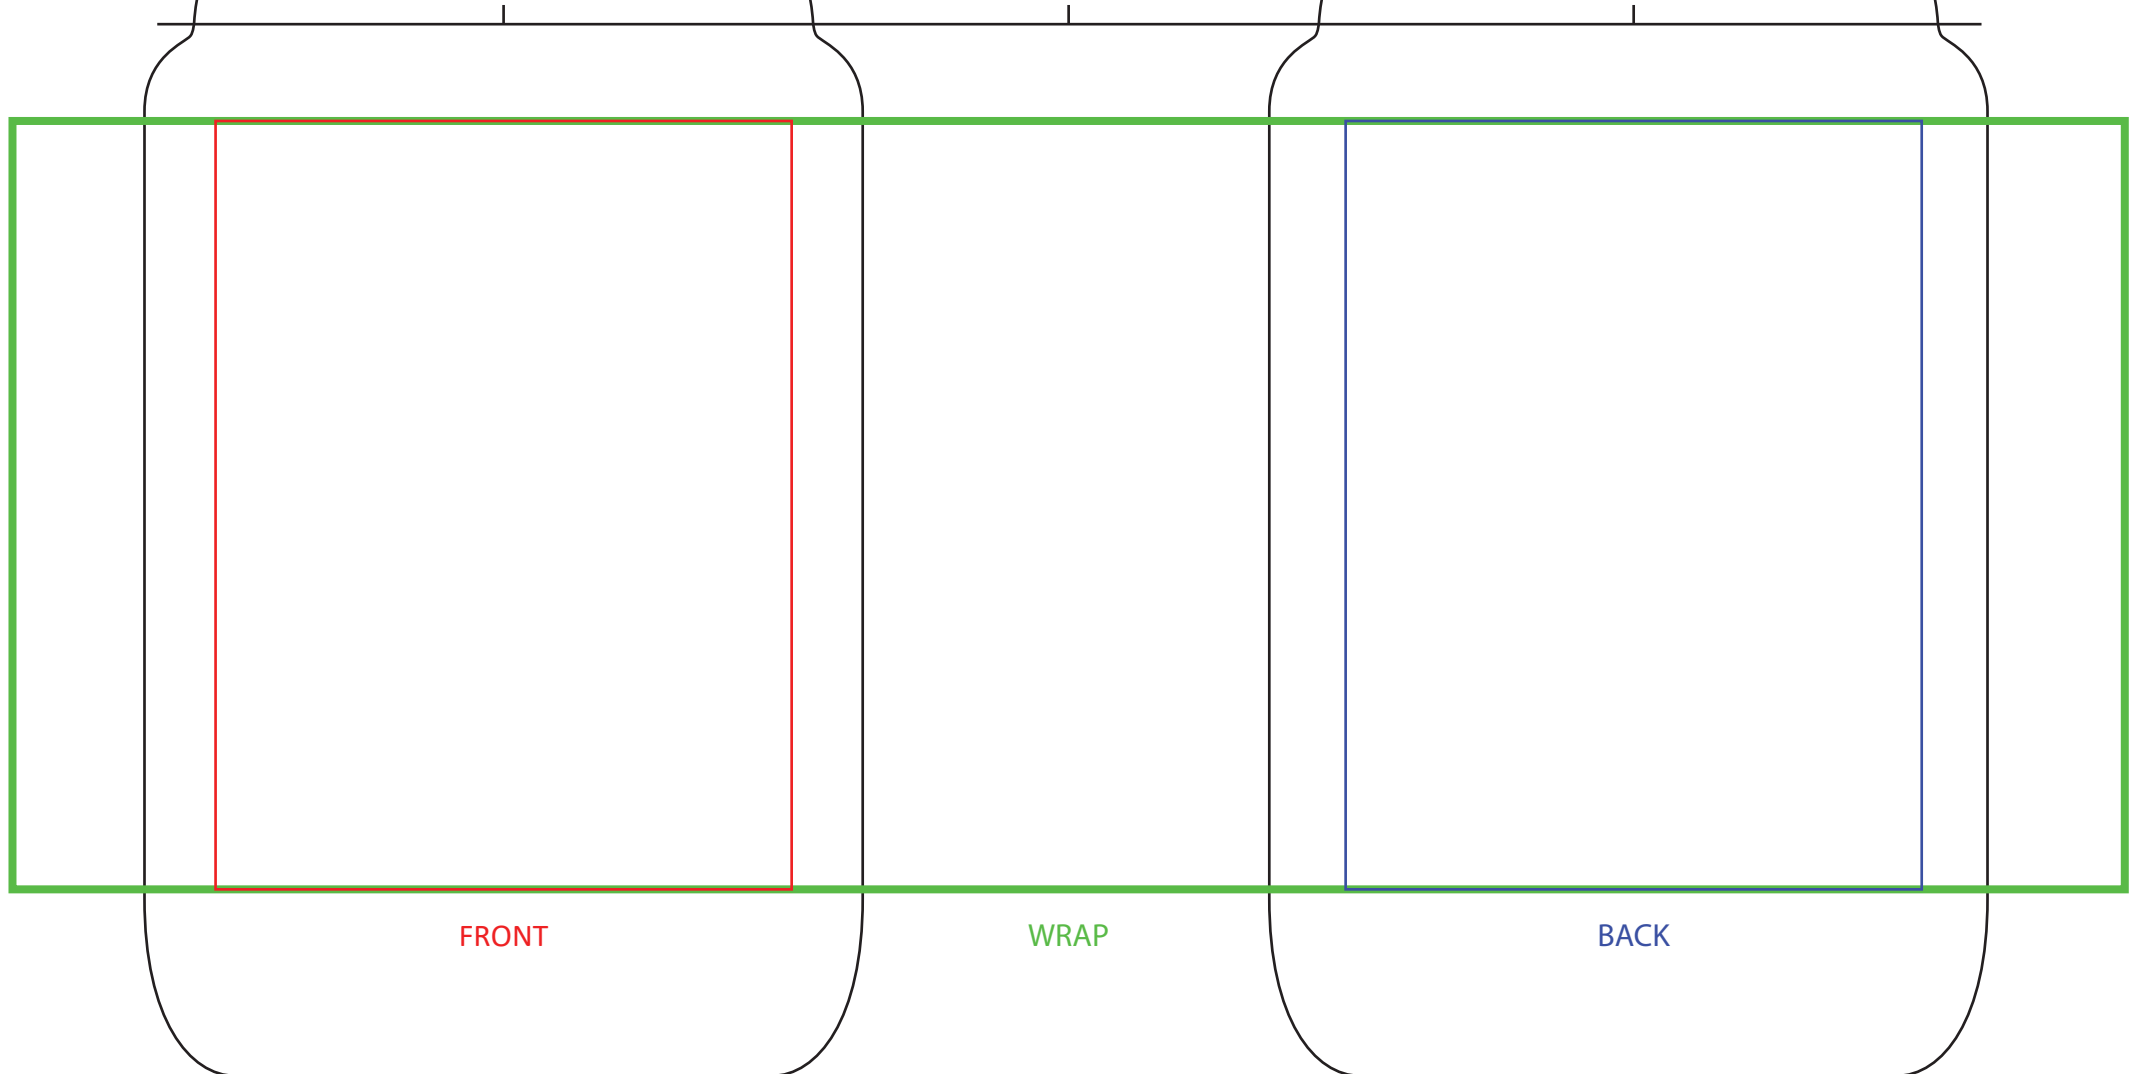

750ml Mini Growlette w/ Loop Handle – Flint

Imprint area:

Front 3" Wide x 4" High

Back 3" Wide x 4" High

Wrap 11" Wide x 4" High

FRONT

WRAP

BACK