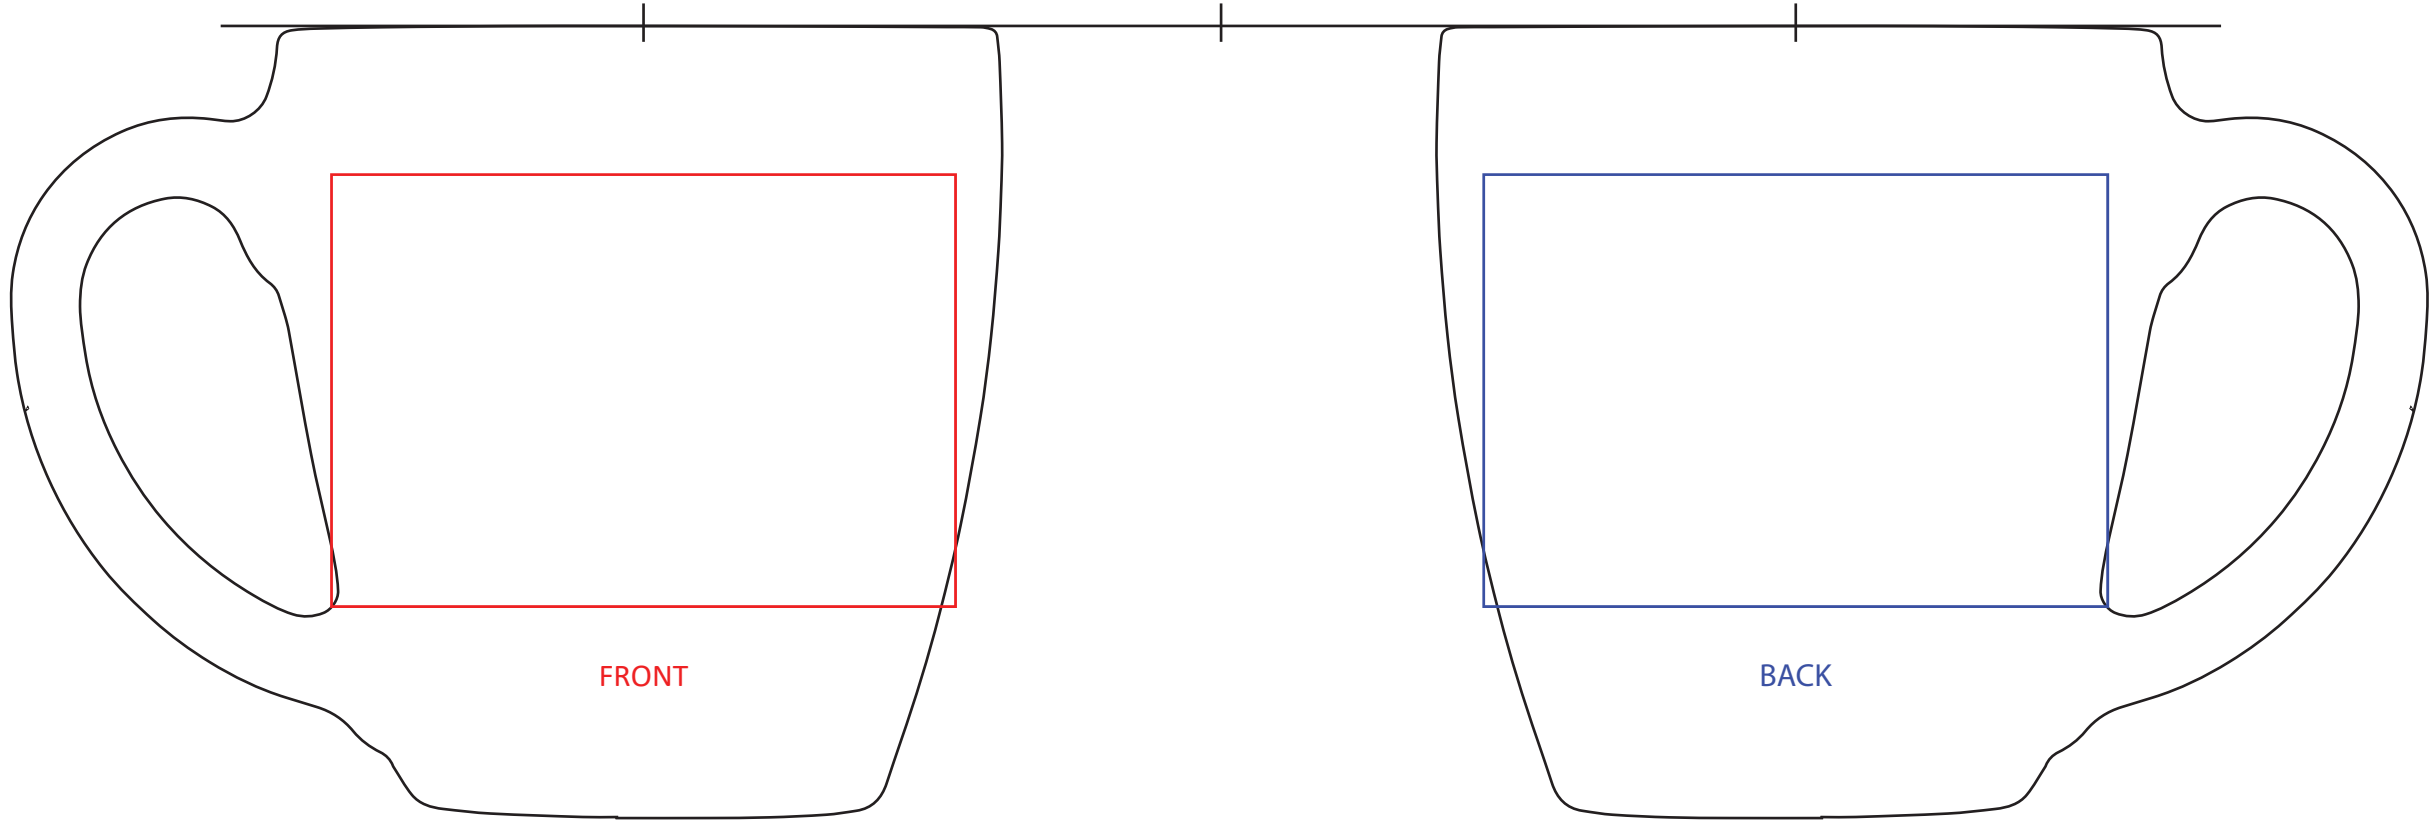

LIBBEY 5344 - 15.5 OZ TAPERED MUG

Imprint area:

Front 3.5" Wide x 2.25" High

Back 3.5" Wide x 2.25" High

FRONT

BACK