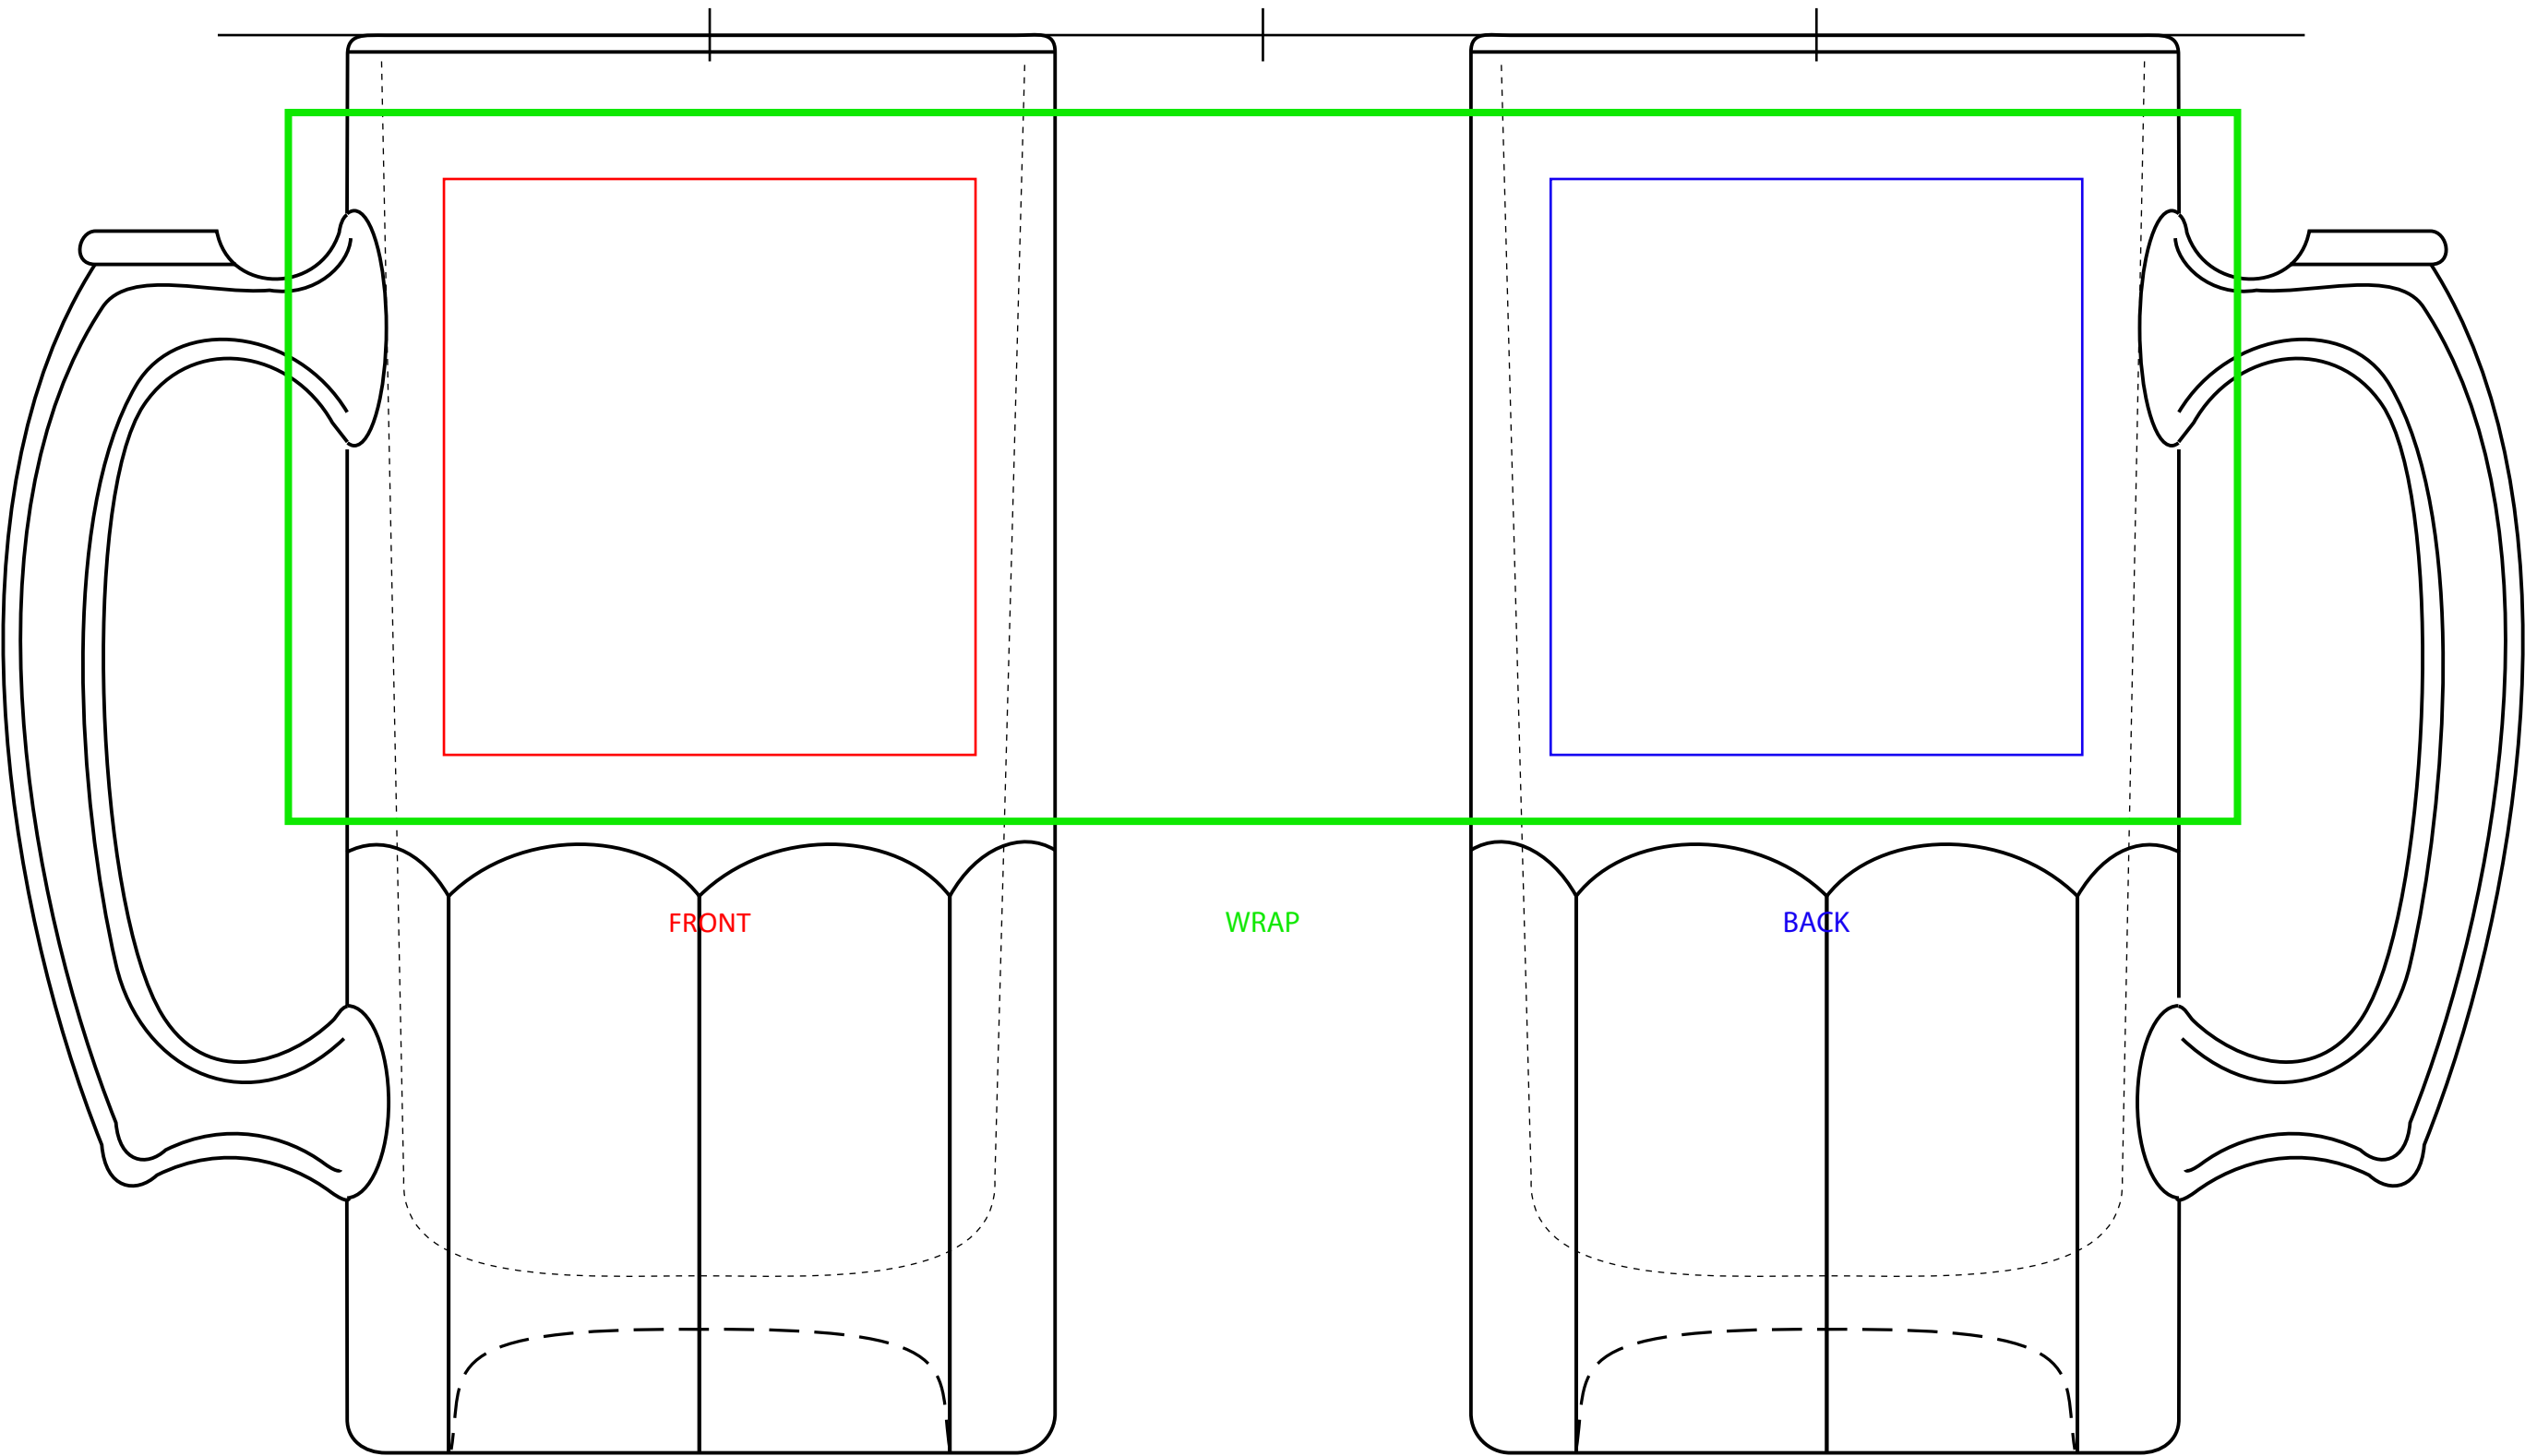

Libbey 5262 1L Gibraltar Super Mug

Imprint area:
Front 3" Wide x 3.25" High
Back 3" Wide x 3.25" High
Wrap 9.4" Wide x 3.25" High

FRONT

WRAP

BACK