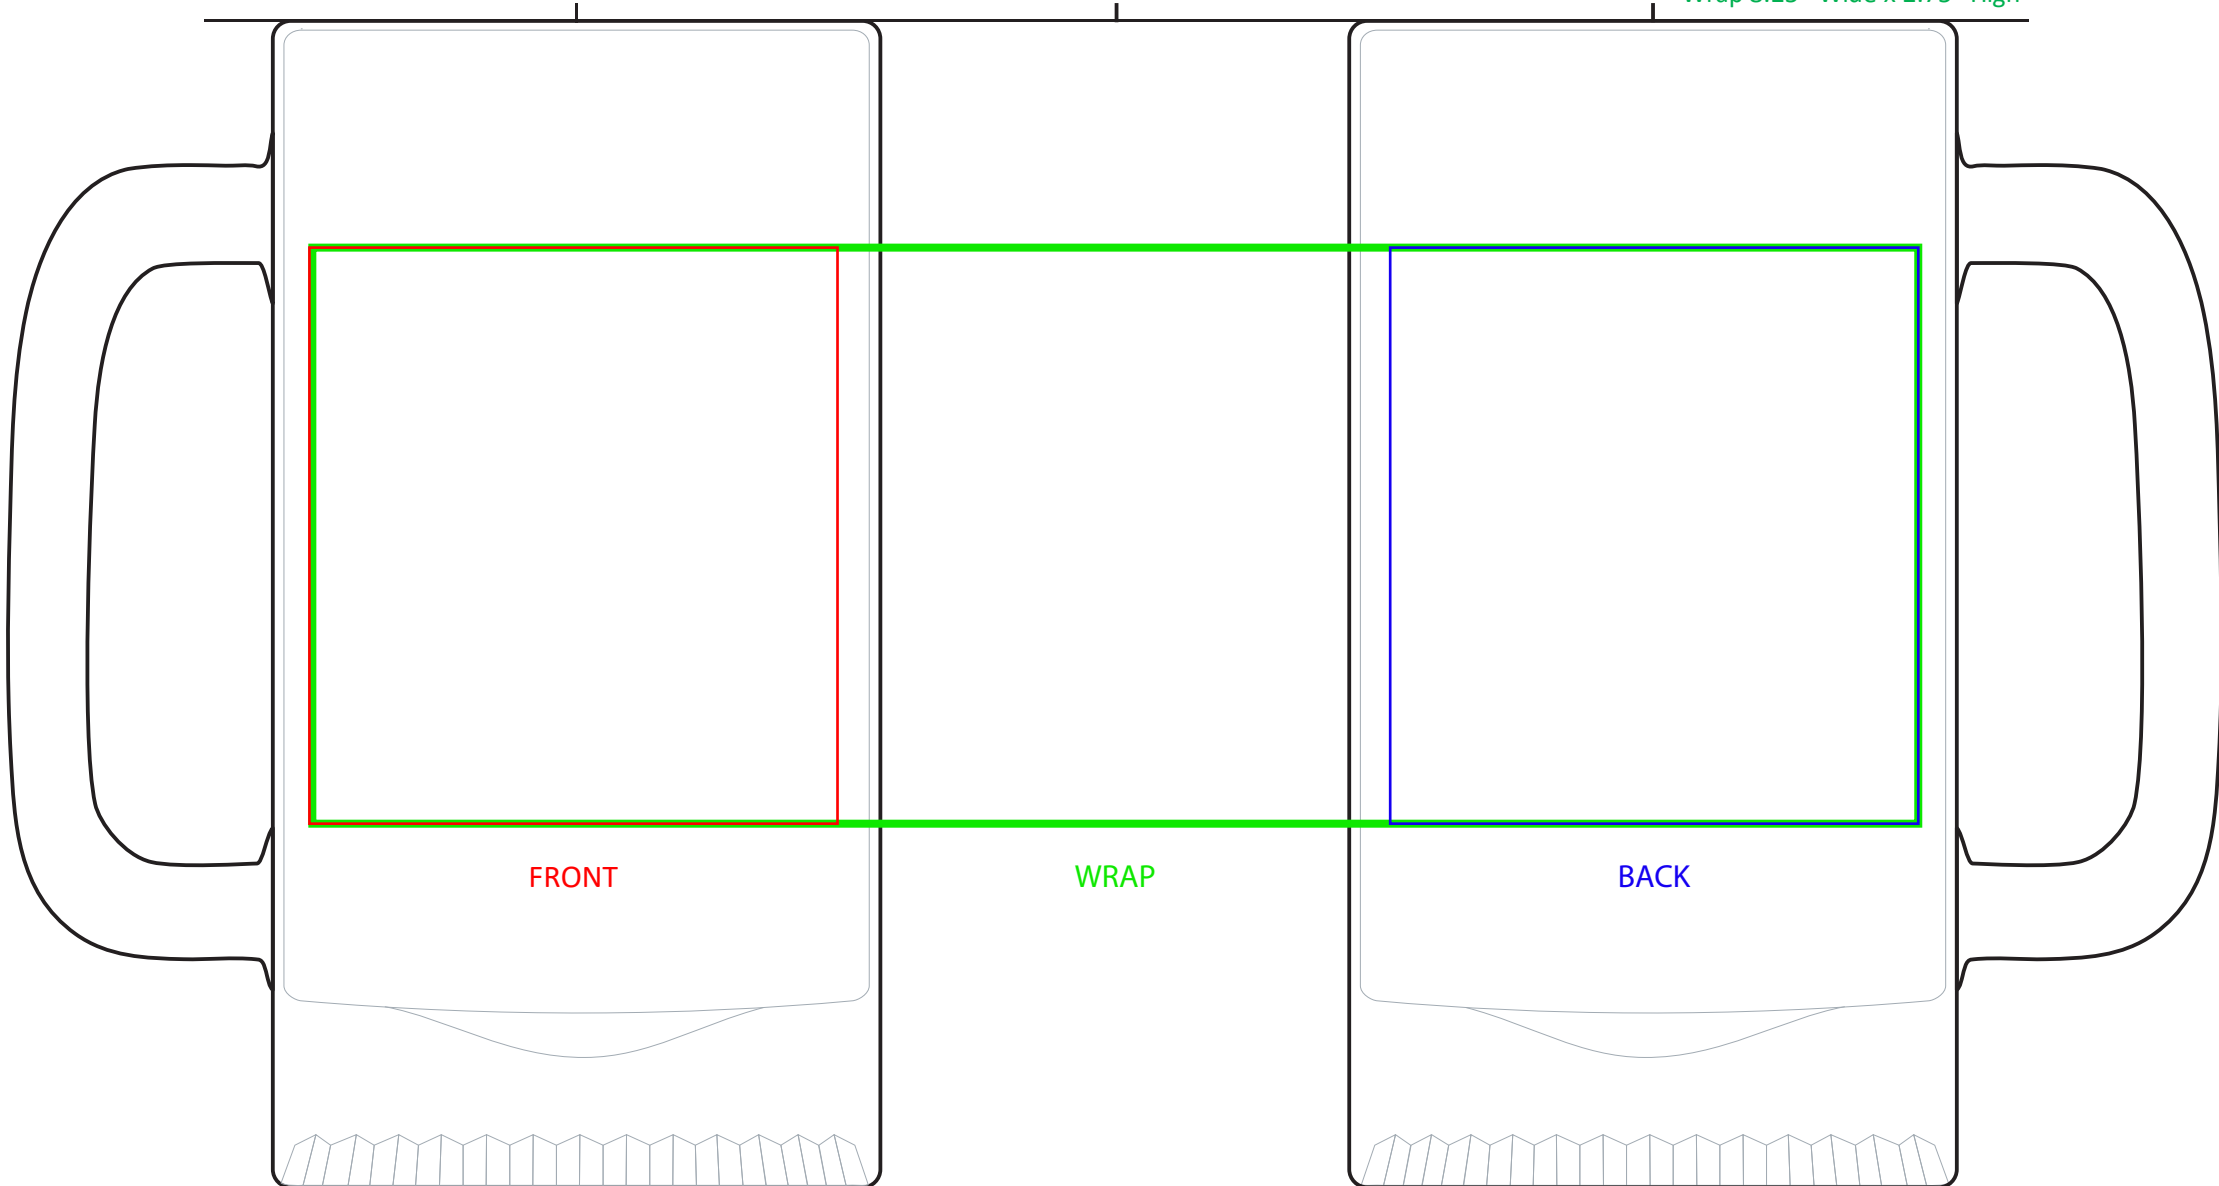

# Libbey 5092

Imprint area:

Front 3" Wide x 2.75" High

Back 3" Wide x 2.75" High

Wrap 8.25" Wide x 2.75" High

FRONT

WRAP

BACK