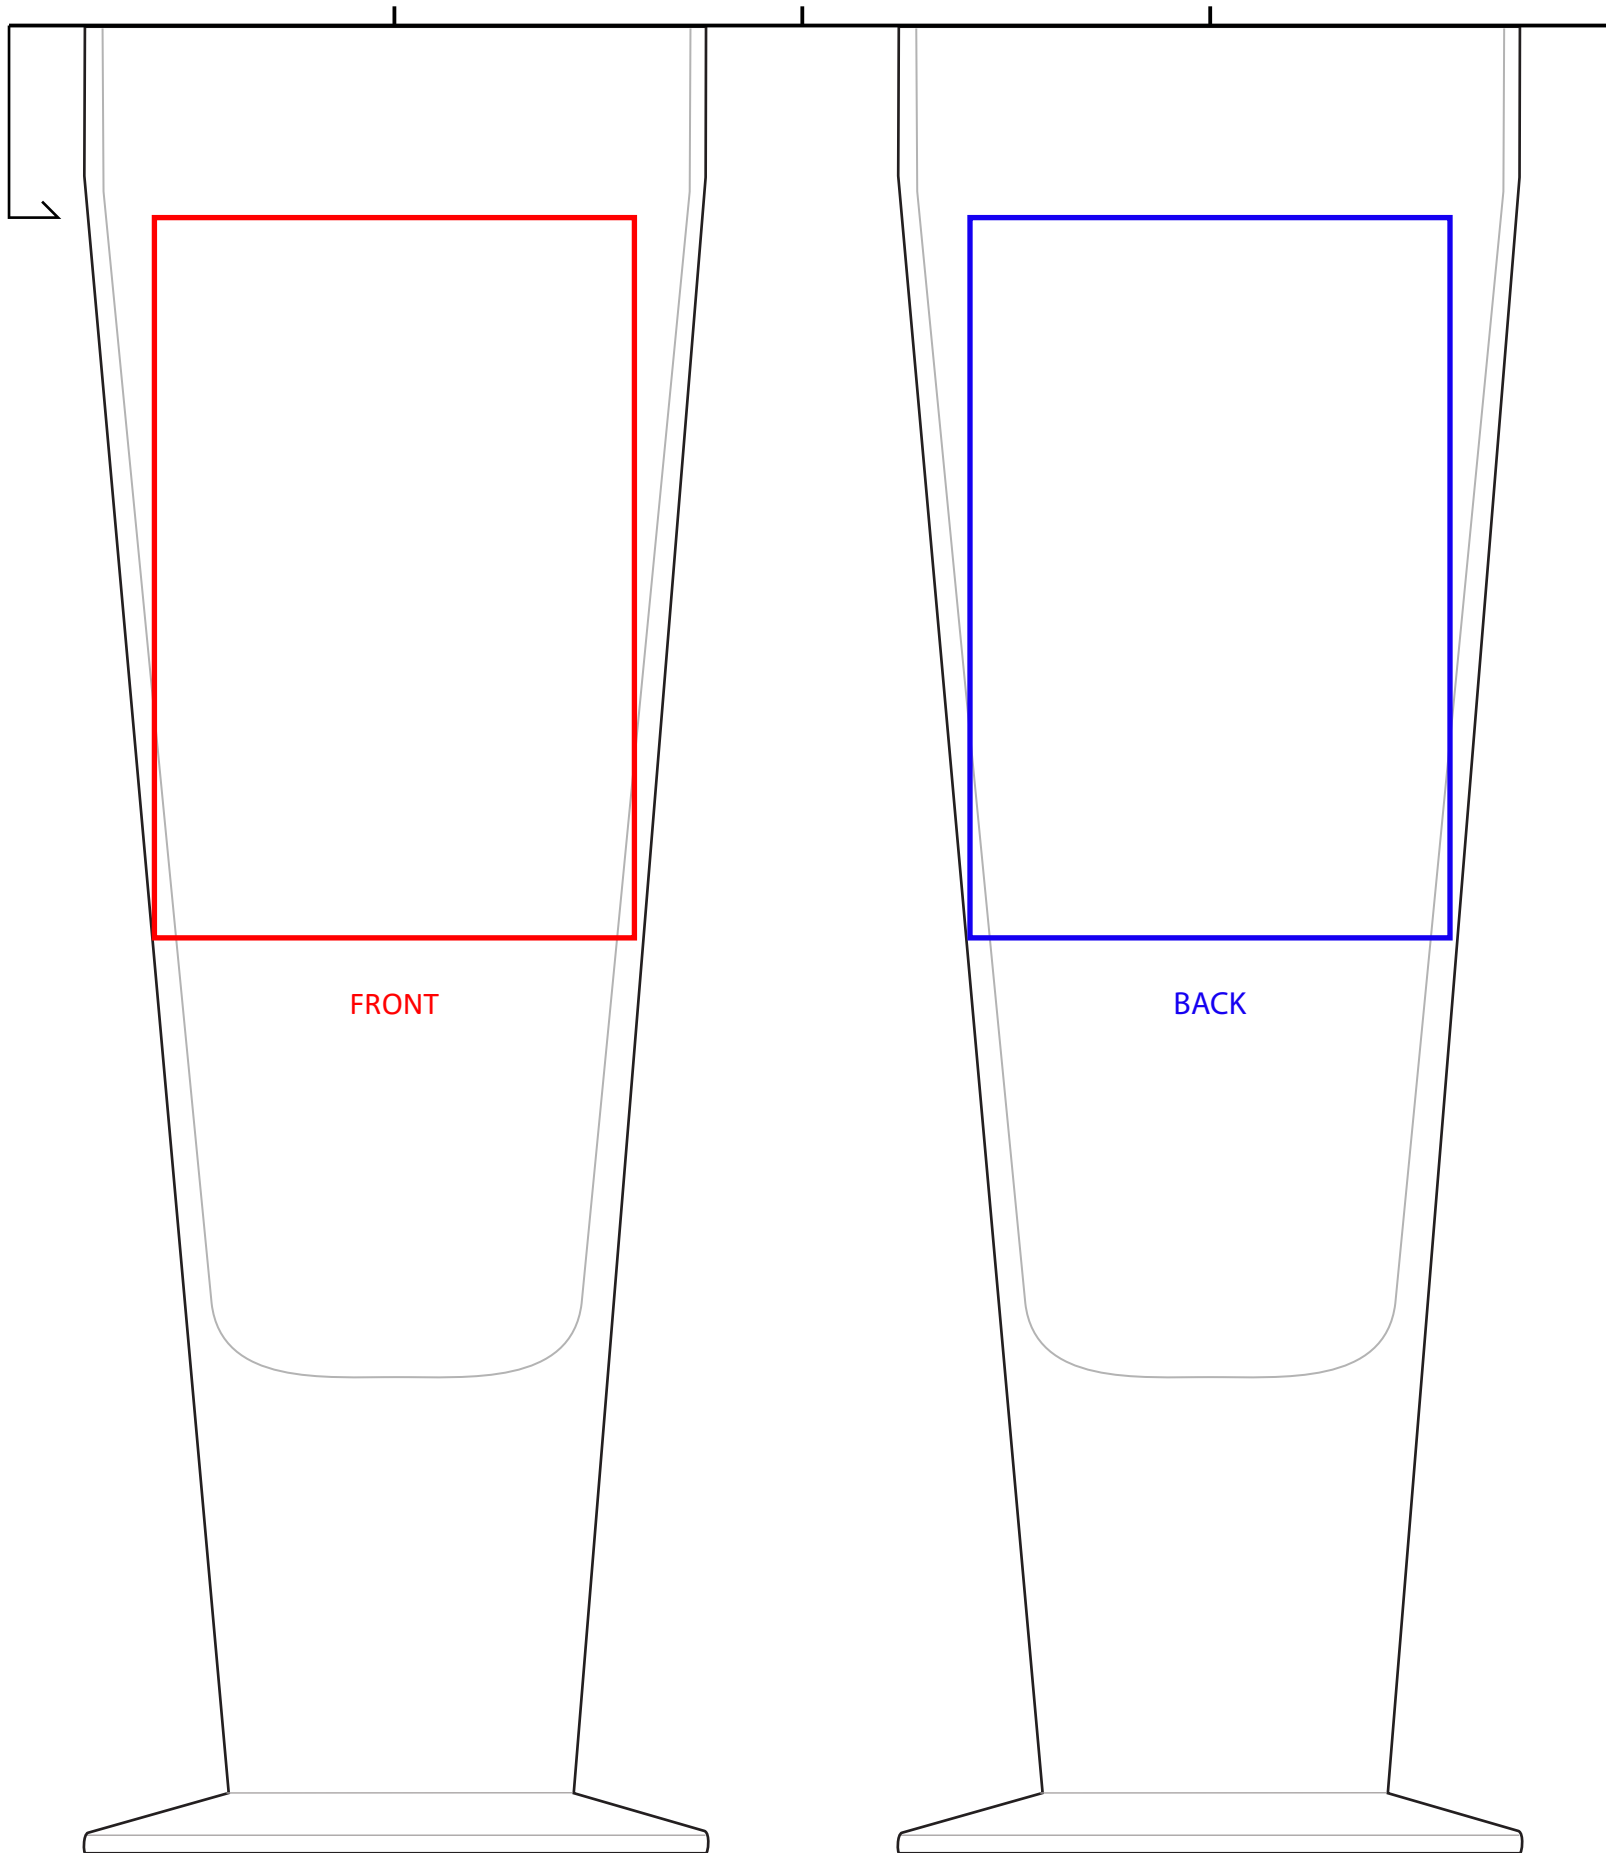

Libbey 3823 – 14oz Catalina Tall Beer Glass

Imprint area:
Front 2.5" Wide x 3.75" High
Back 2.5" Wide x 3.75" High

1"
FROM
LIP

FRONT

BACK