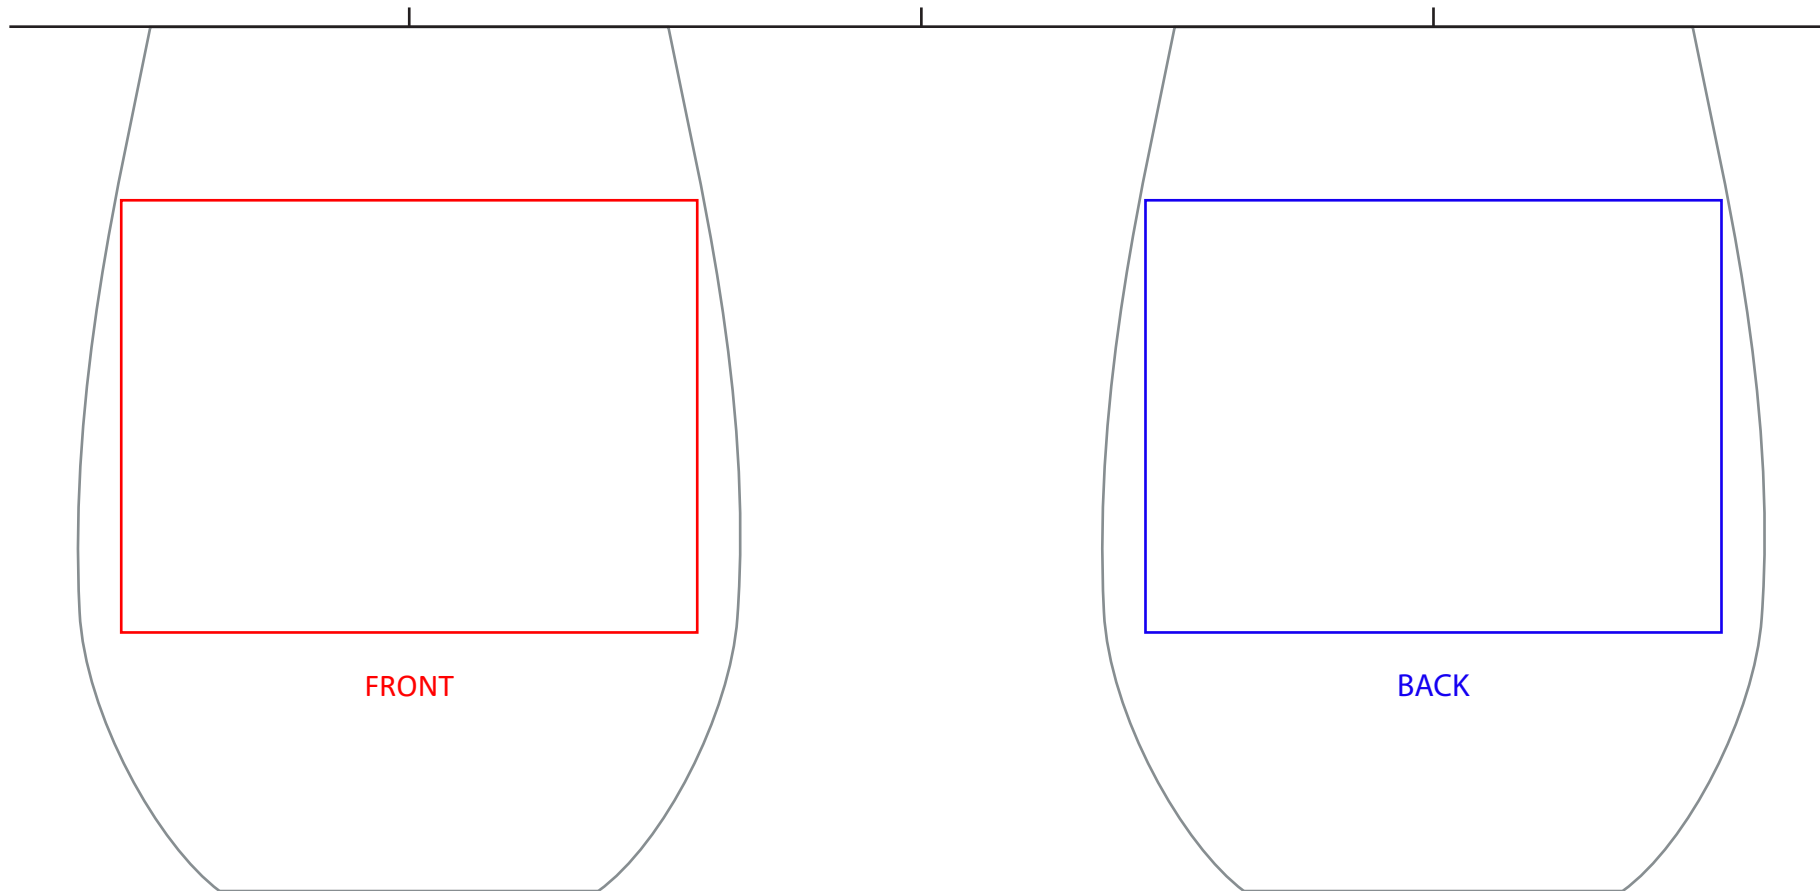

Libbey 213 15oz Stemless Wine Glass

Imprint area:
Front 3" Wide x 2.25" High
Back 3" Wide x 2.25" High

FRONT

BACK