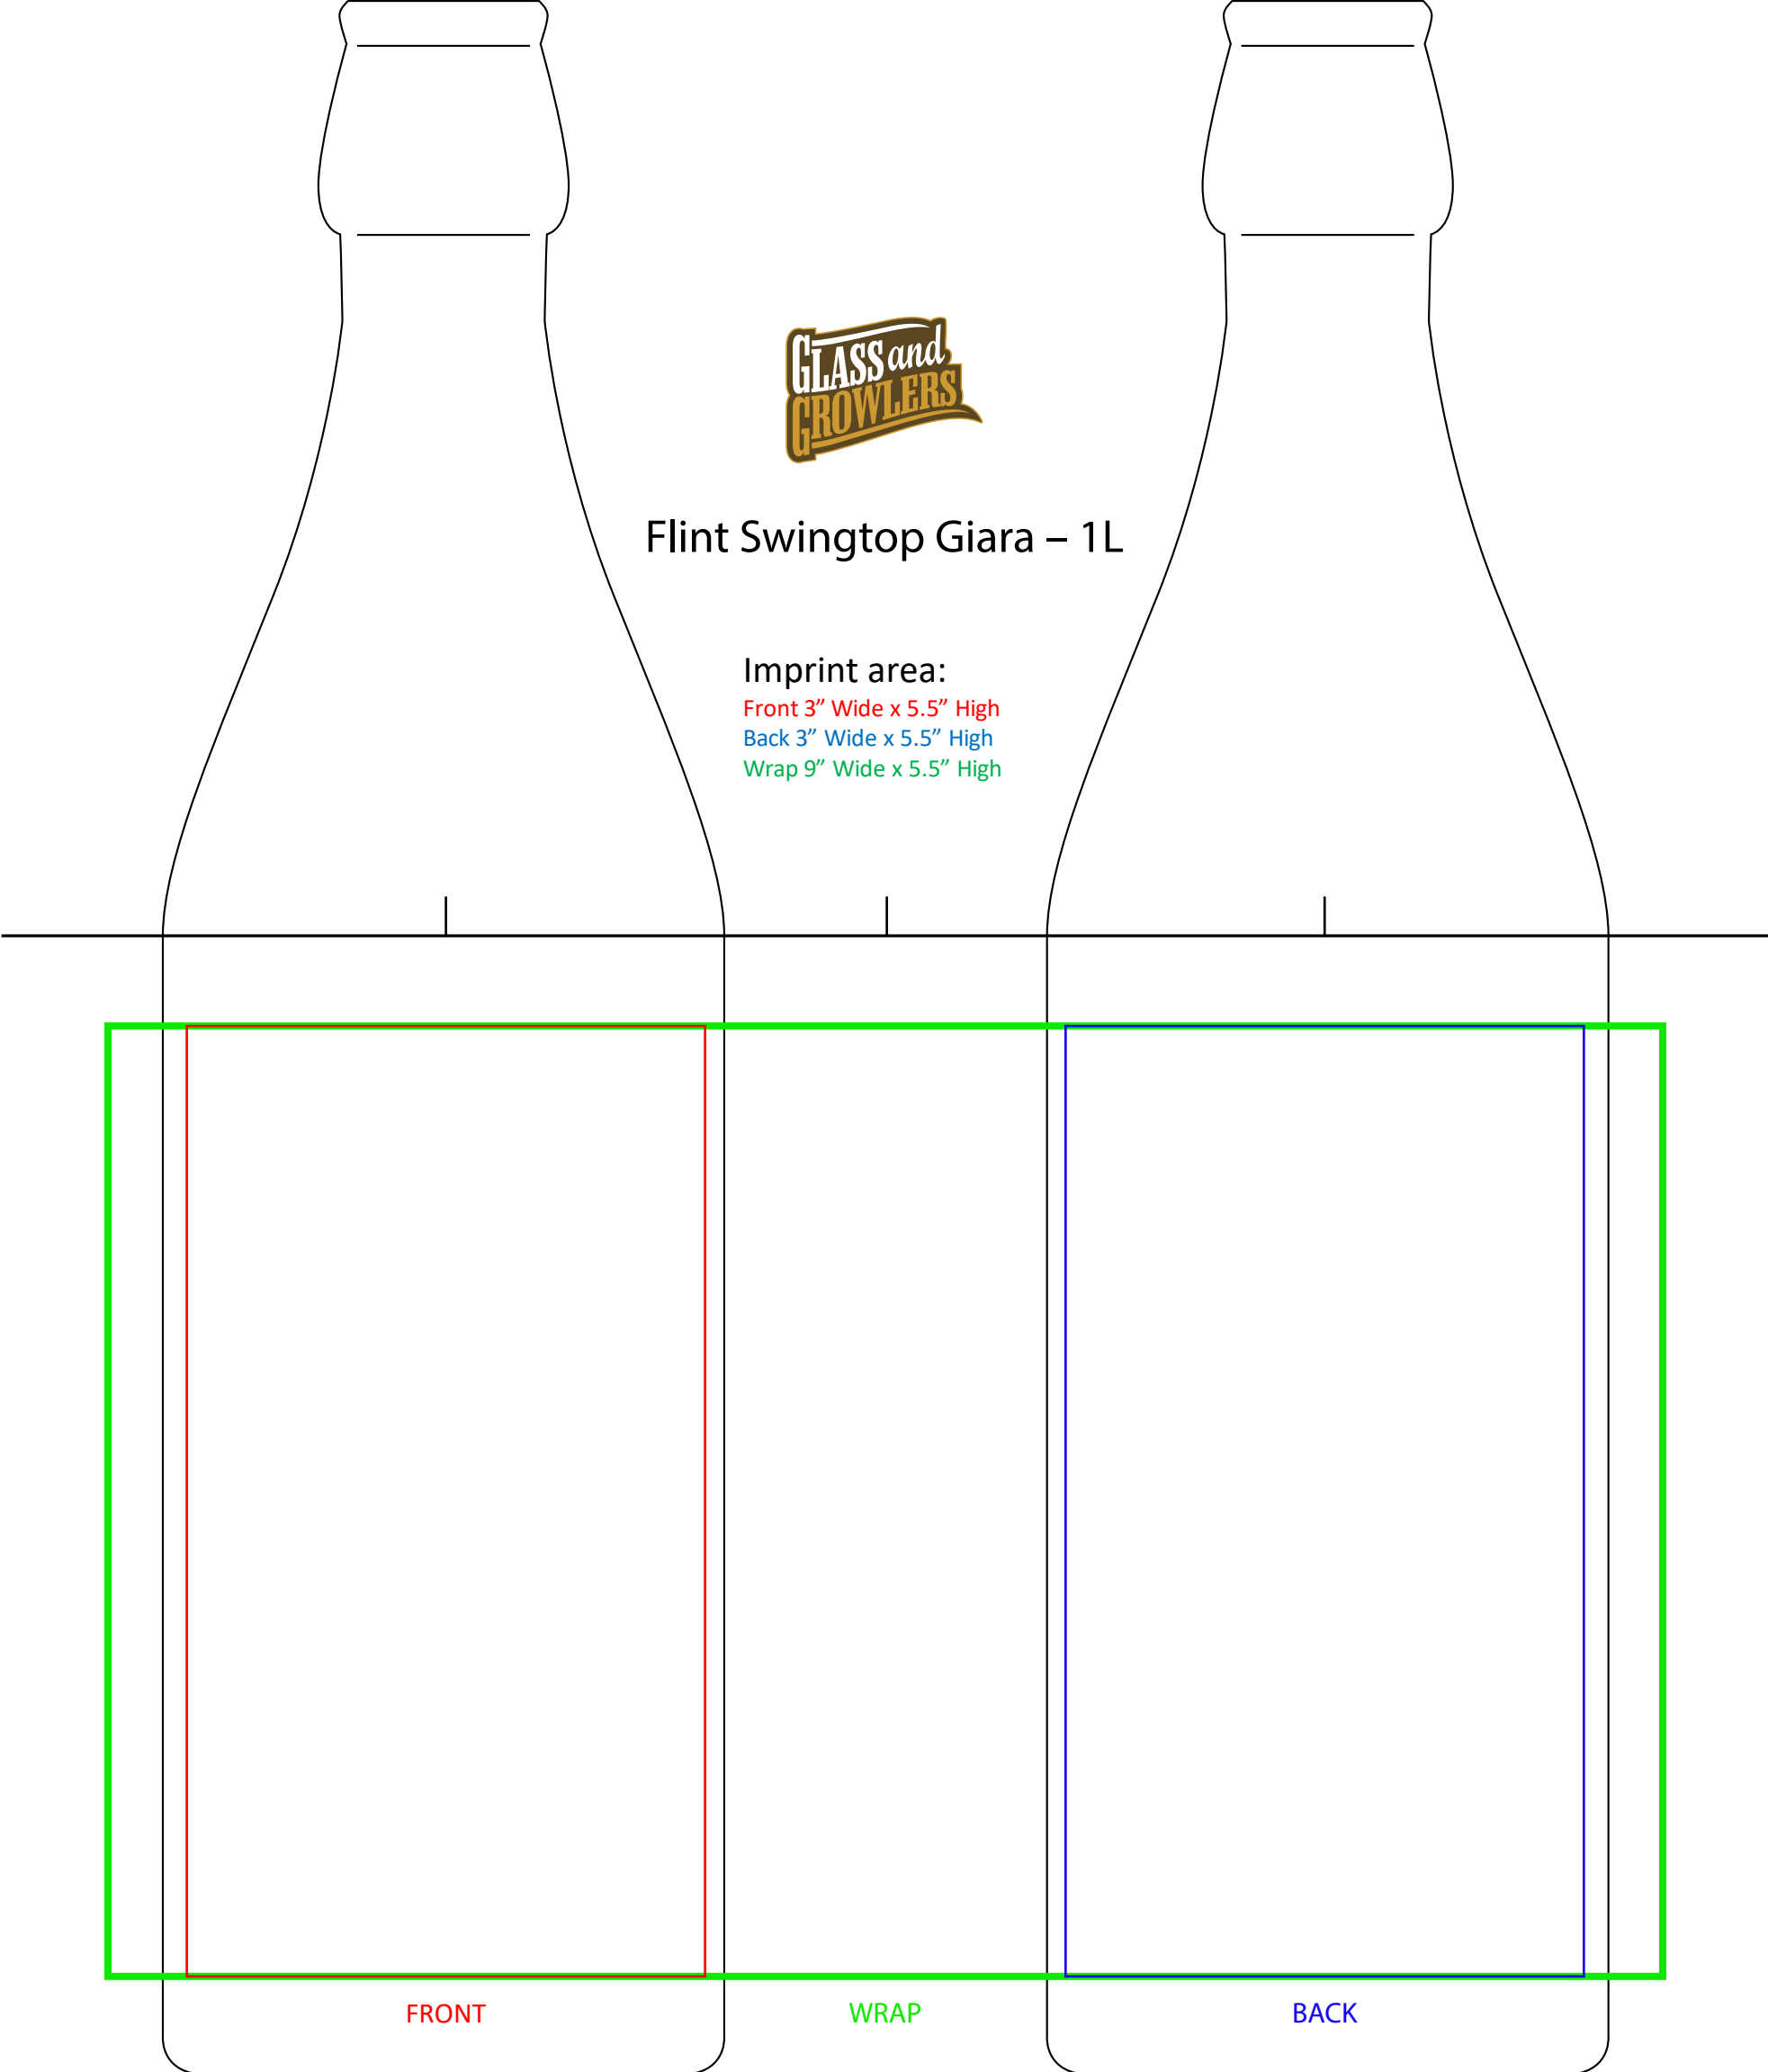

Flint Swingtop Giara – 1L

Imprint area:  
Front 3" Wide x 5.5" High  
Back 3" Wide x 5.5" High  
Wrap 9" Wide x 5.5" High

FRONT

WRAP

BACK