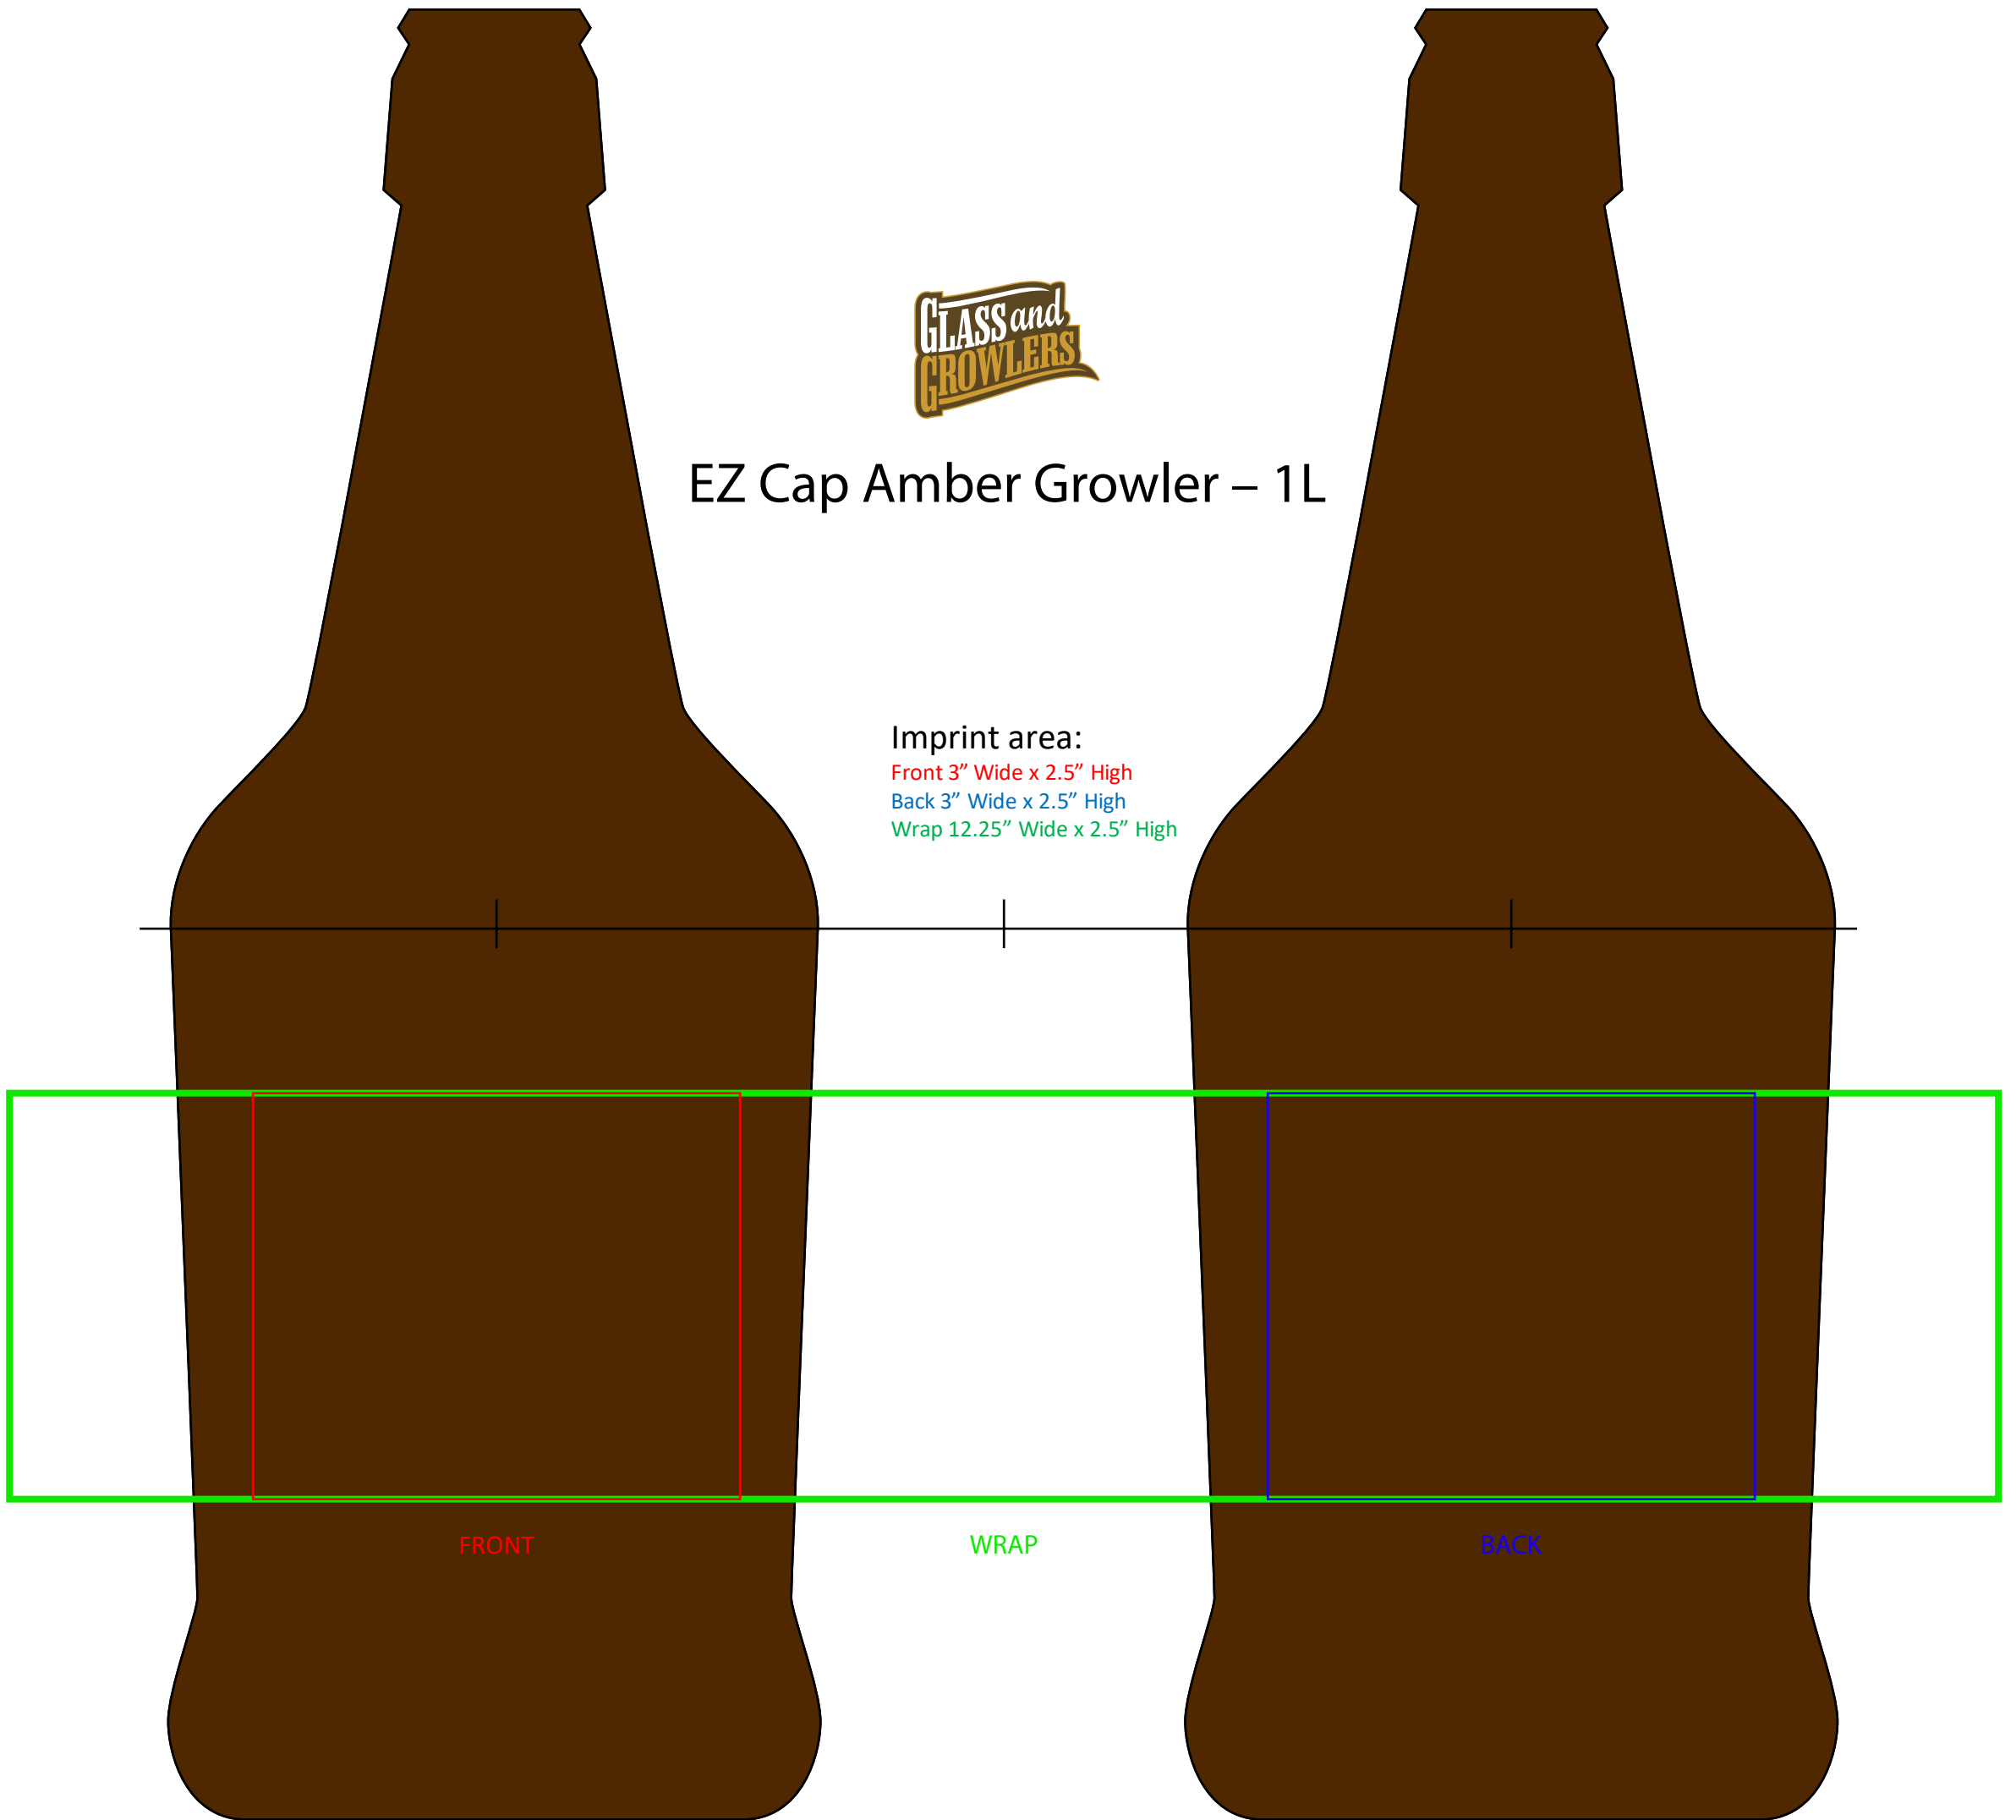

## EZ Cap Amber Growler – 1L

Imprint area:

Front 3" Wide x 2.5" High

Back 3" Wide x 2.5" High

Wrap 12.25" Wide x 2.5" High

FRONT

WRAP

BACK