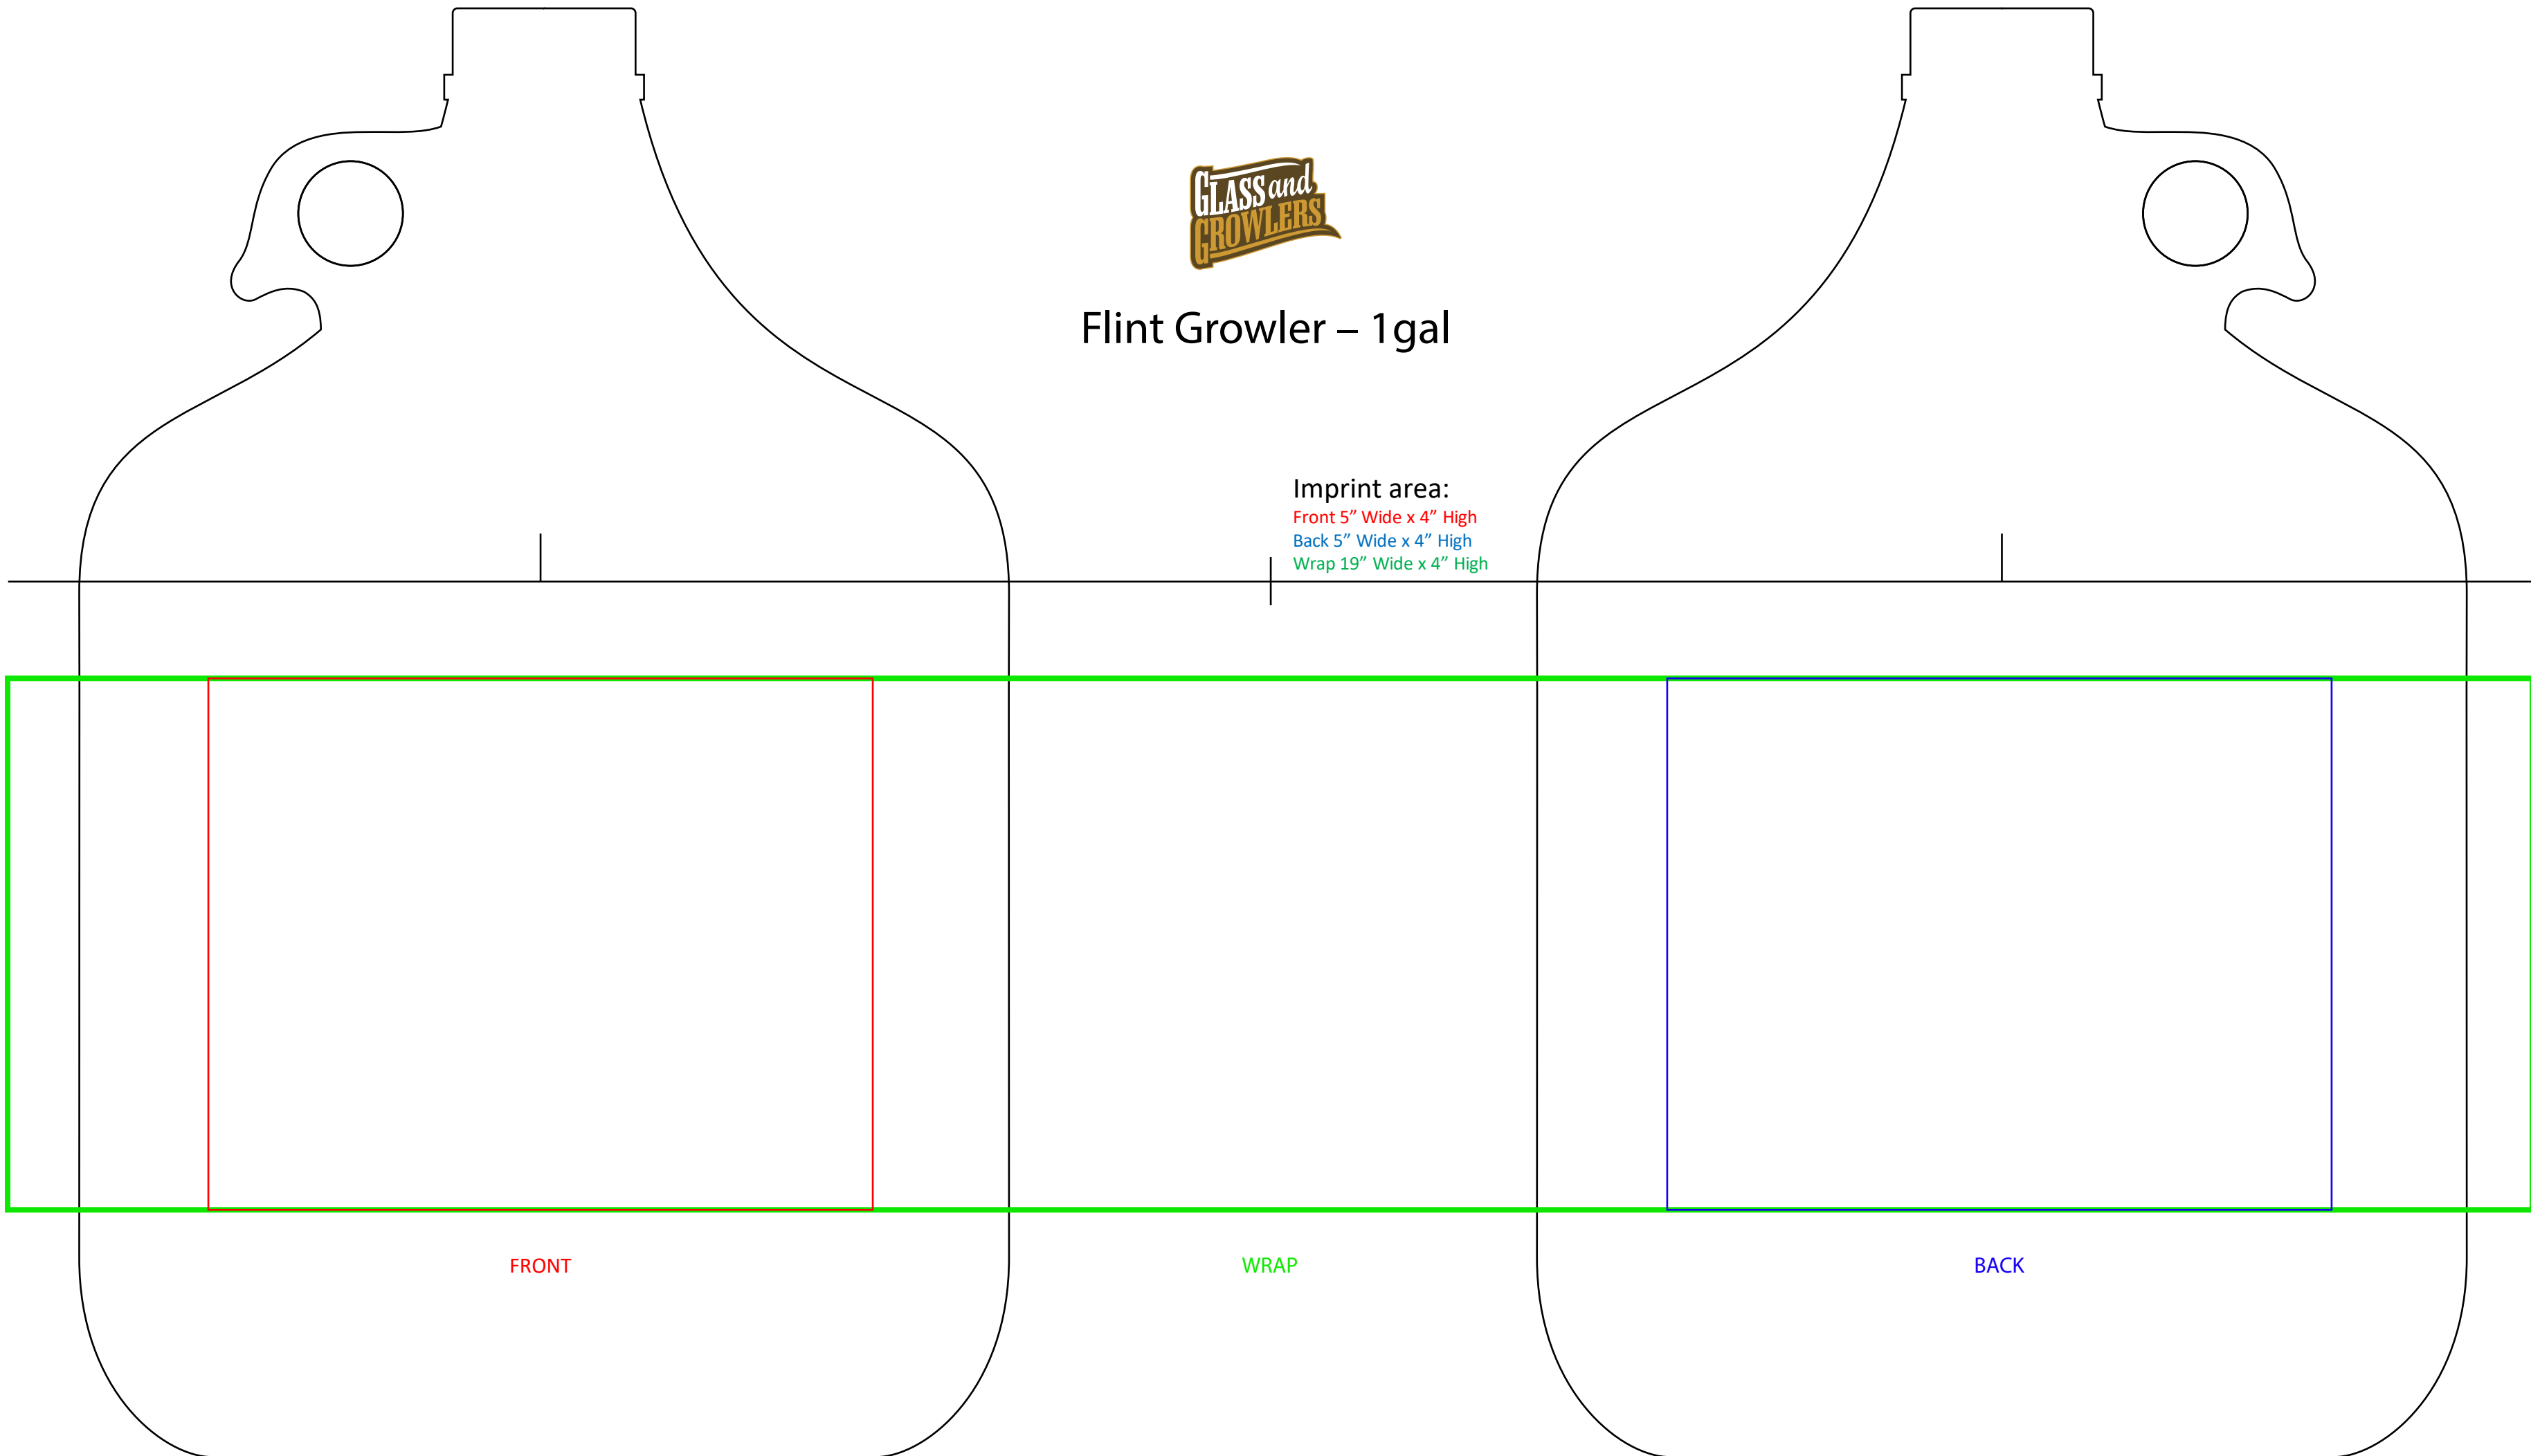

Flint Growler – 1gal

Imprint area:

Front 5" Wide x 4" High

Back 5" Wide x 4" High

Wrap 19" Wide x 4" High

FRONT

WRAP

BACK