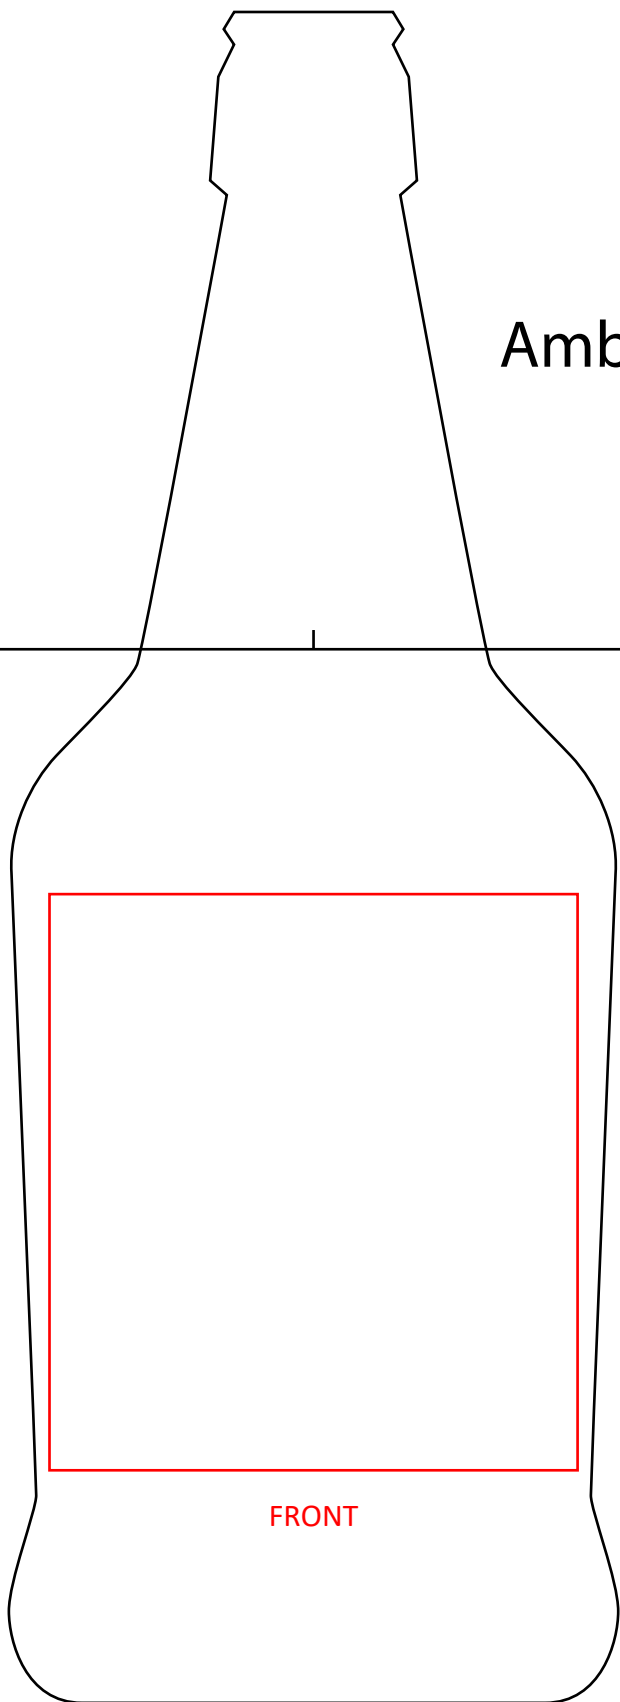

Amber EZ Cap – 16oz

Imprint area:
Front 2.75" Wide x 3" High
Back 2.75" Wide x 3" High

FRONT

BACK