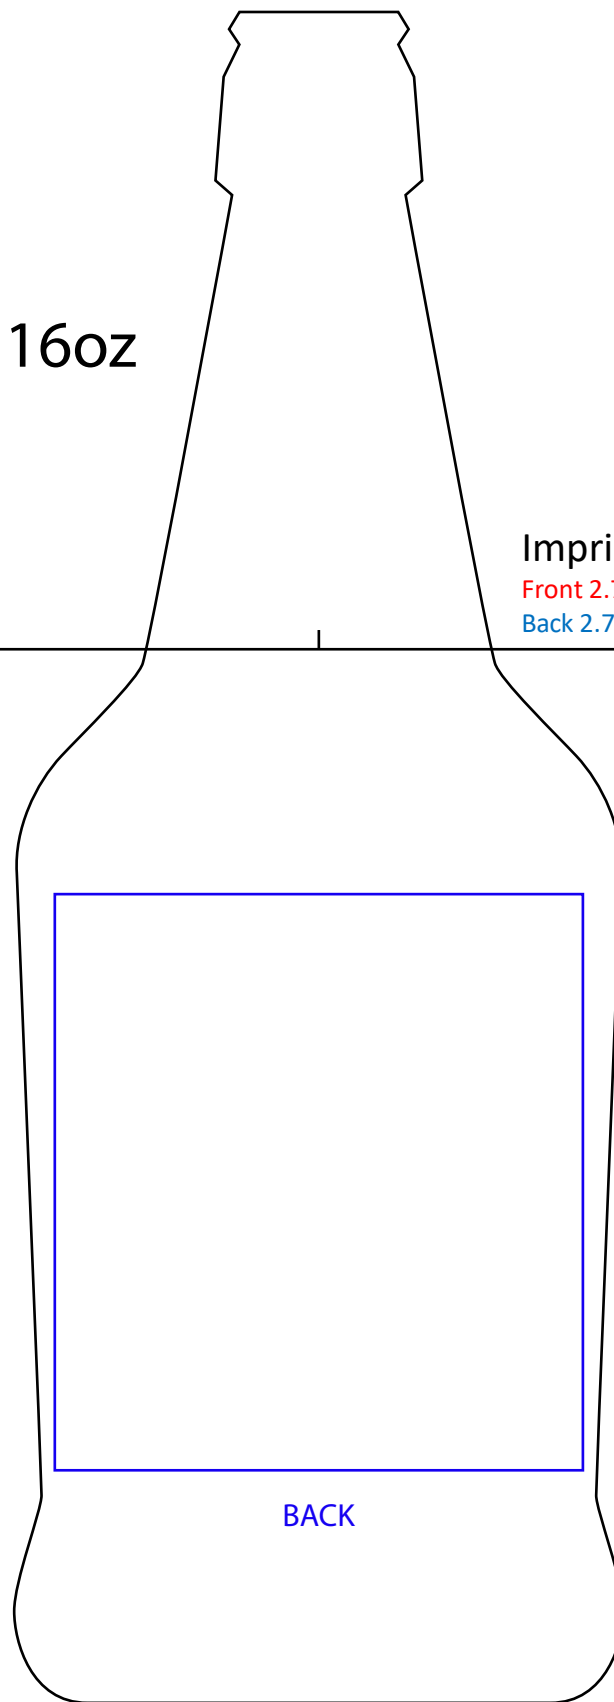

Amber EZ Cap – 16oz

Imprint area:
Front 2.75" Wide x 3" High
Back 2.75" Wide x 3" High

FRONT

BACK