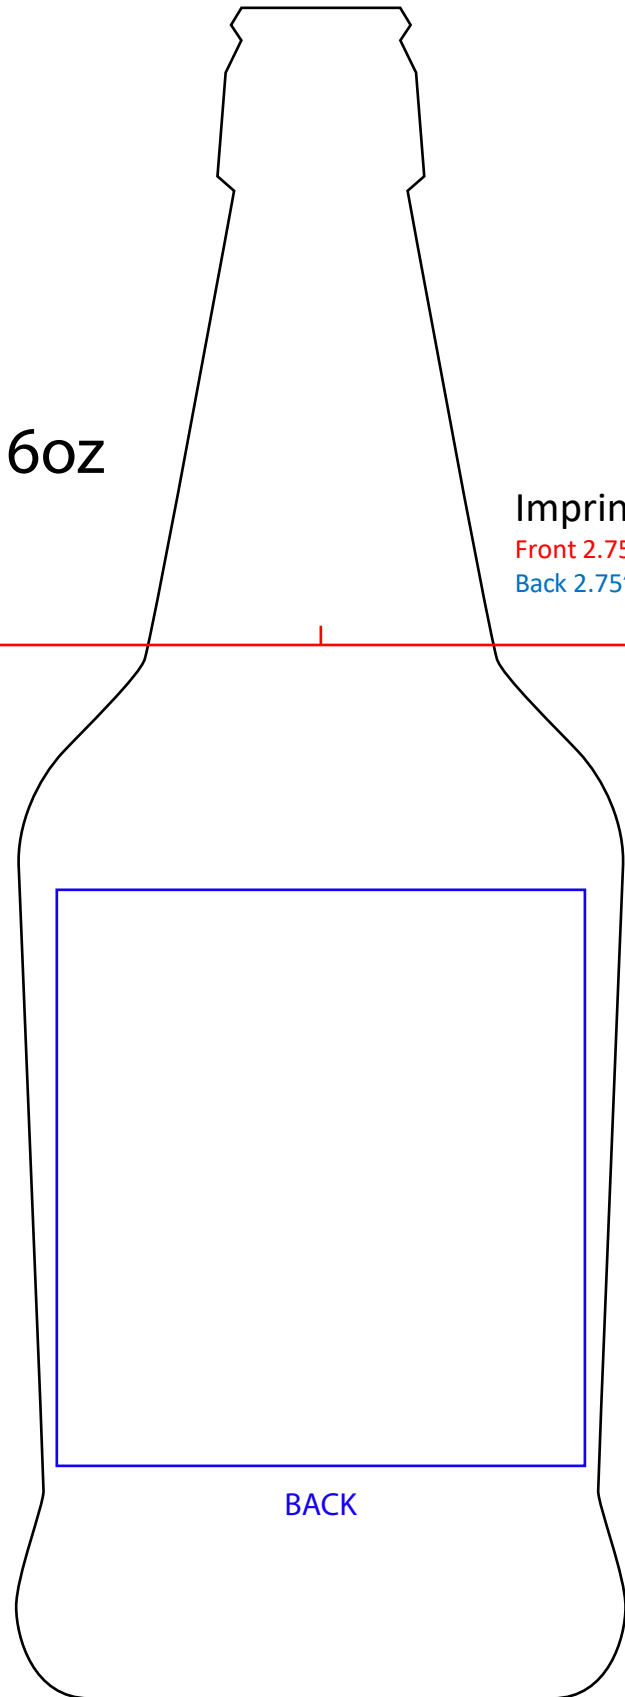

## Flint EZ Cap – 16oz

**Imprint area:**  
Front 2.75" Wide x 3" High  
Back 2.75" Wide x 3" High

FRONT

BACK