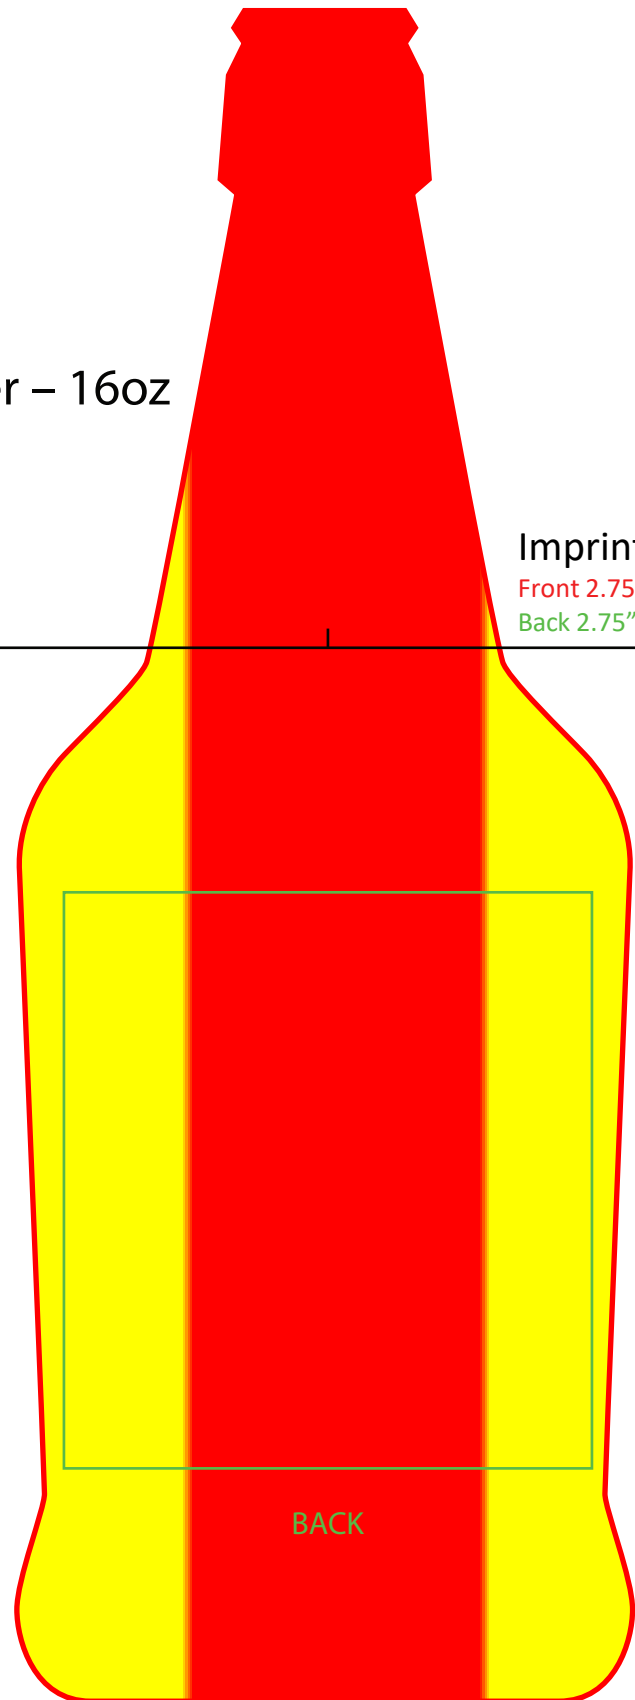

Cobalt EZ Cap Growler – 16oz

Imprint area:  
Front 2.75" Wide x 3" High  
Back 2.75" Wide x 3" High

FRONT

BACK