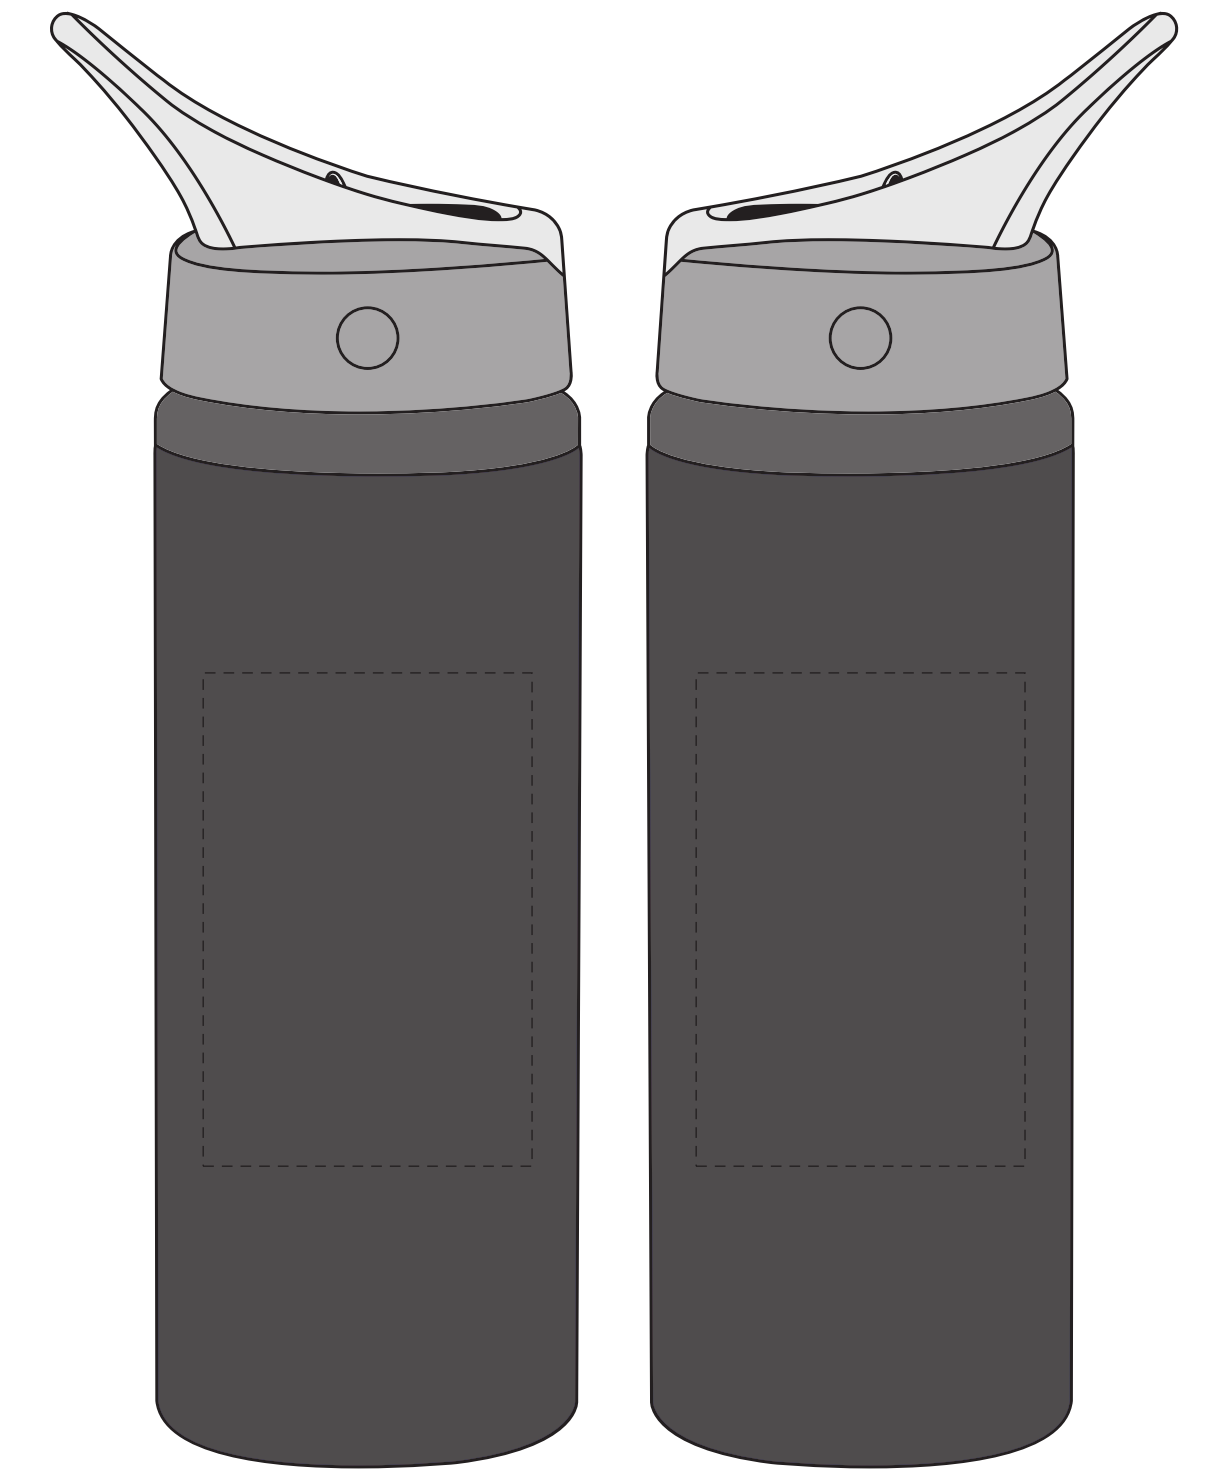

STANDARD SILK-SCREEN

F.P.O.

COMPOSITE
NOT ACTUAL SIZE

FOR 2 SIDED / 2 COLOR

FOR 2 SIDED / 2 COLOR

SIDE 2

SIDE 1

COMPOSITE
NOT ACTUAL SIZE

Dashed Line For Imprint Area Only. Will Not Print.

Artist/Date:	Item #: 5705	Proofing:
Order #:	MAX Imprint Size: 3" W x 4.5" H	
Ship Date:	Wraparound: 6" W x 4.5" H	
Imprint Color:	Imprint Type: Standard Silk-Screen	
Item Color:		