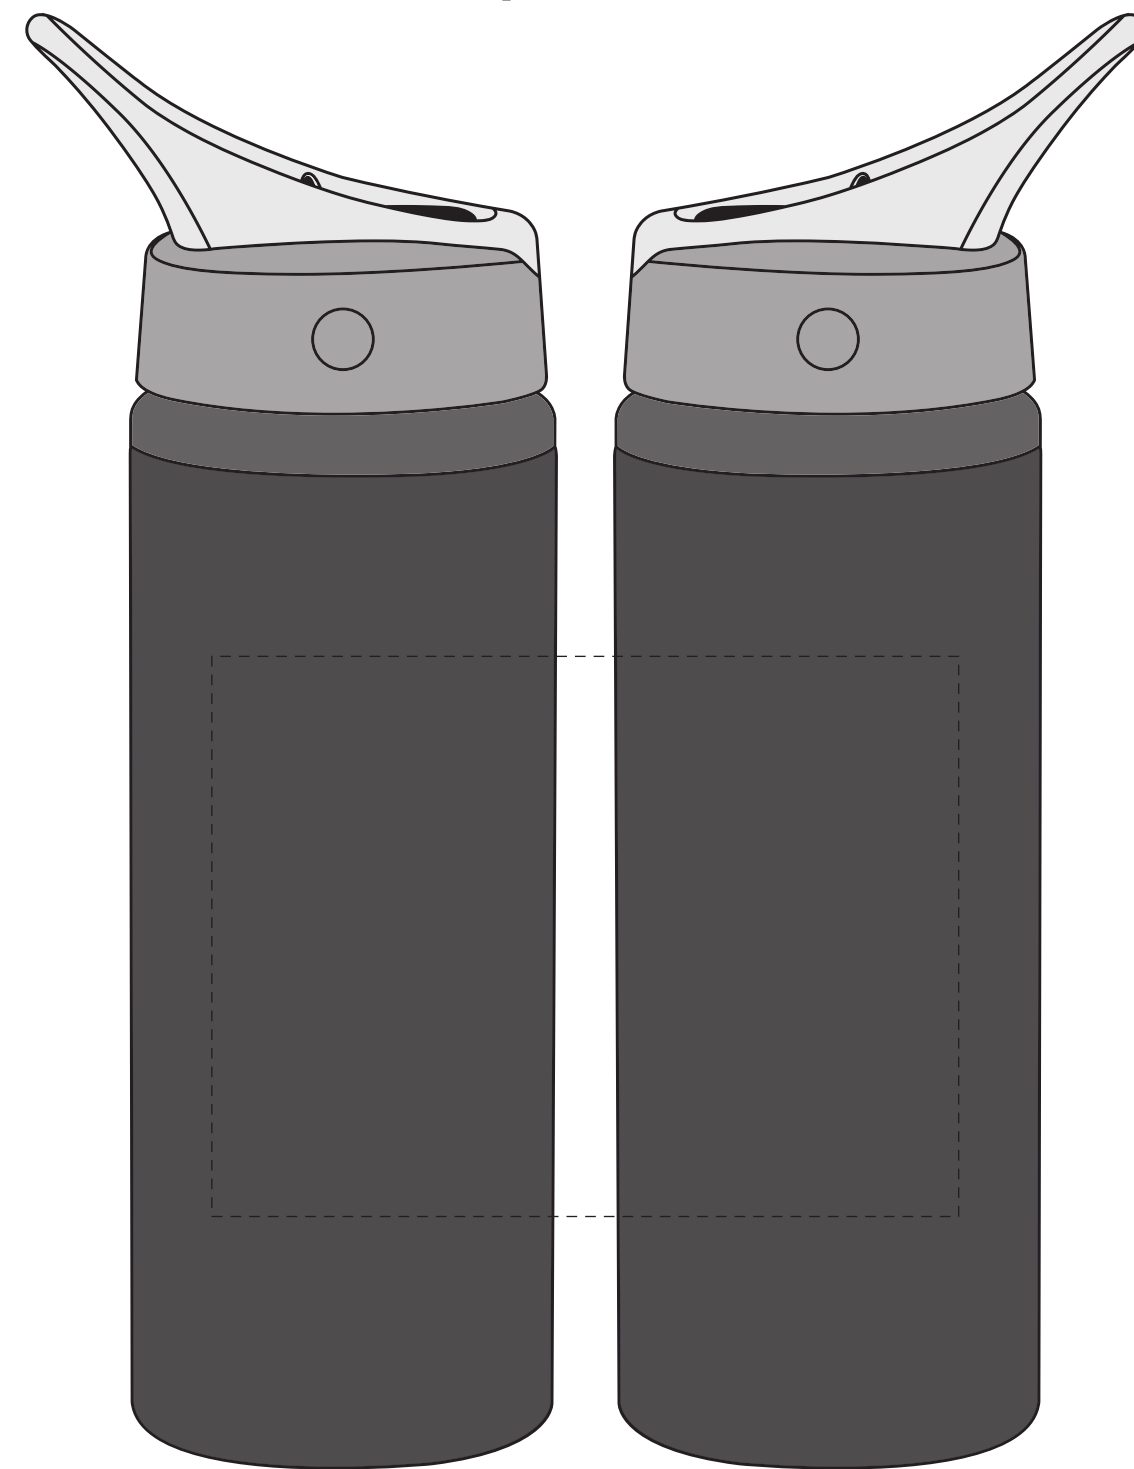

Dashed Line For Imprint Area Only. Will Not Print.

Artist/Date:	Item #: 5705	Proofing:
Order #:	MAX Imprint Size: 3" W x 4.5" H	
Ship Date:	Wraparound: 6" W x 4.5" H	
Imprint Color:	Imprint Type: Standard Silk-Screen	
Item Color:		

Dashed Line For Imprint Area Only. Will Not Print.

Artist/Date:	Item #: 5705	Proofing:
Order #:	MAX Imprint Size: 3" W x 4.5" H	
Ship Date:	Wraparound: 6" W x 4.5" H	
Imprint Color:	Imprint Type: Standard Silk-Screen	
Item Color:		

Wraparound

COMPOSITE
NOT ACTUAL SIZE

FOR 2 COLOR WRAP

FOR 2 COLOR WRAP

Wraparound