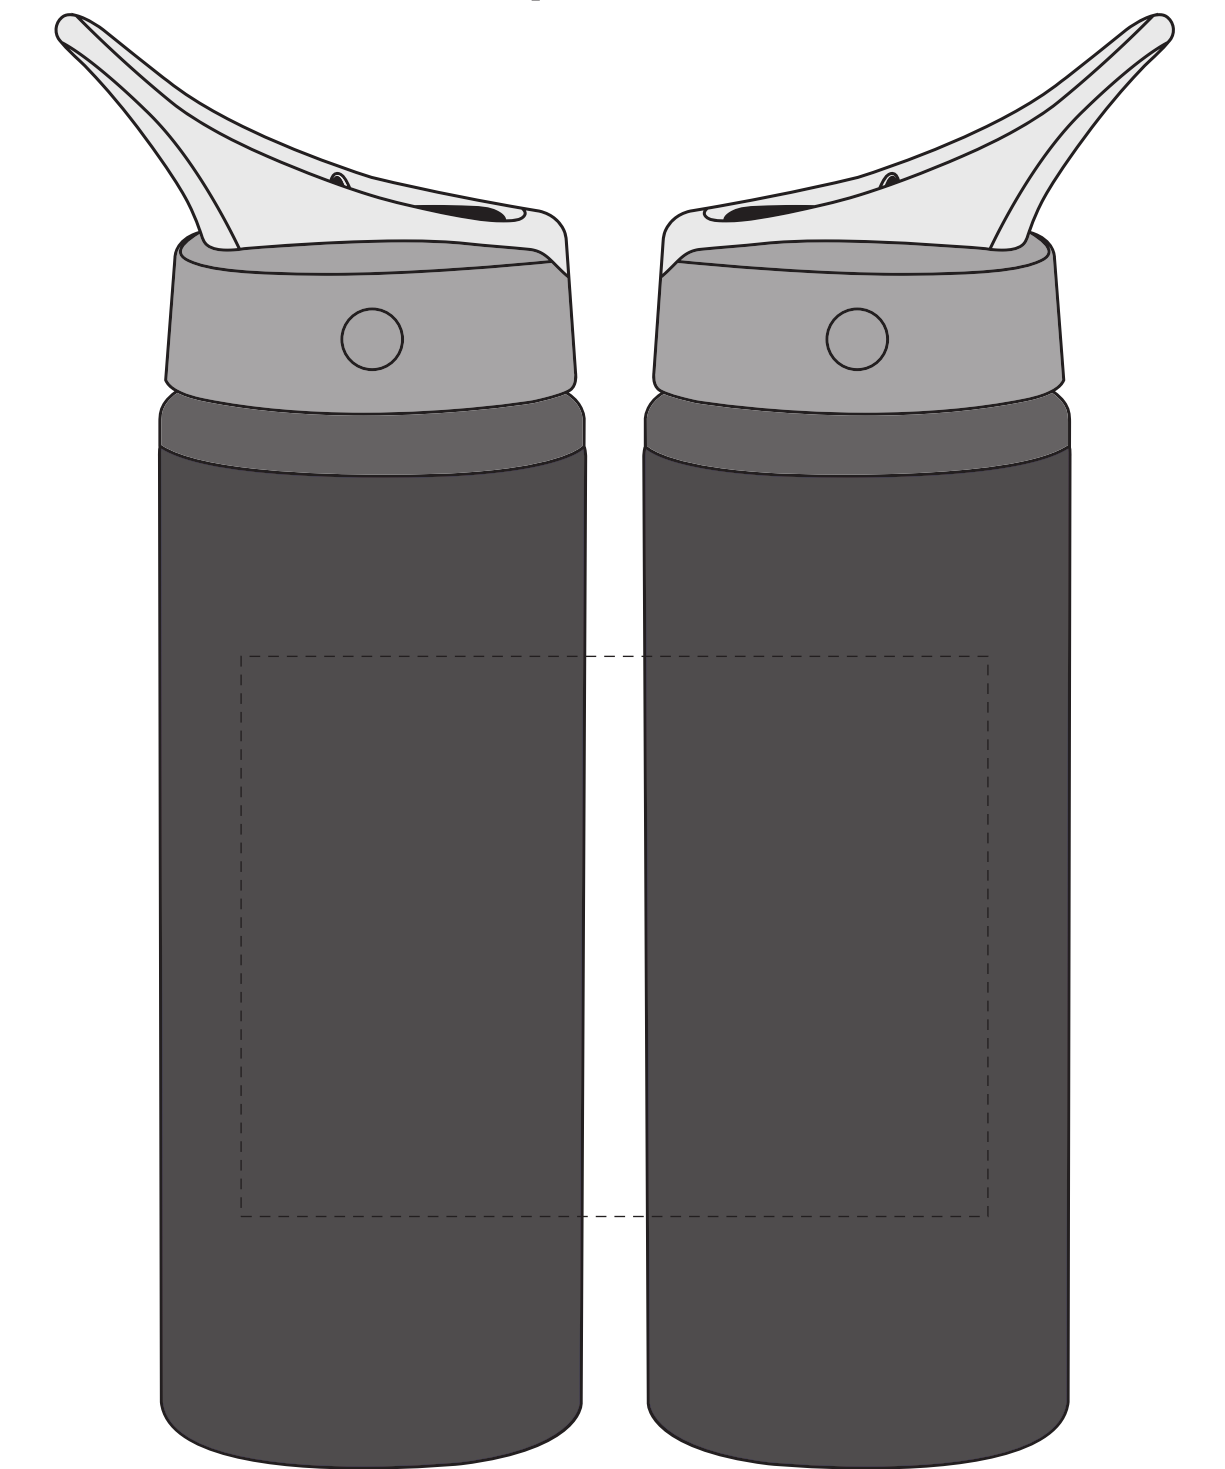

Dashed Line For Imprint Area Only. Will Not Print.

Artist/Date:	Item #: 5705	Proofing:
Order #:	MAX Imprint Size: 3" W x 4.5" H	
Ship Date:	Wraparound: 6" W x 4.5" H	
Imprint Color:	Imprint Type: Standard Silk-Screen	
Item Color:		

Wraparound

COMPOSITE
NOT ACTUAL SIZE

FOR 2 COLOR WRAP

FOR 2 COLOR WRAP

Wraparound

COMPOSITE
NOT ACTUAL SIZE

Dashed Line For Imprint Area Only. Will Not Print.

Artist/Date:	Item #: 5705	Proofing:
Order #:	MAX Imprint Size: 3" W x 4.5" H	
Ship Date:	Wraparound: 6" W x 4.5" H	
Imprint Color:	Imprint Type: Standard Silk-Screen	
Item Color:		