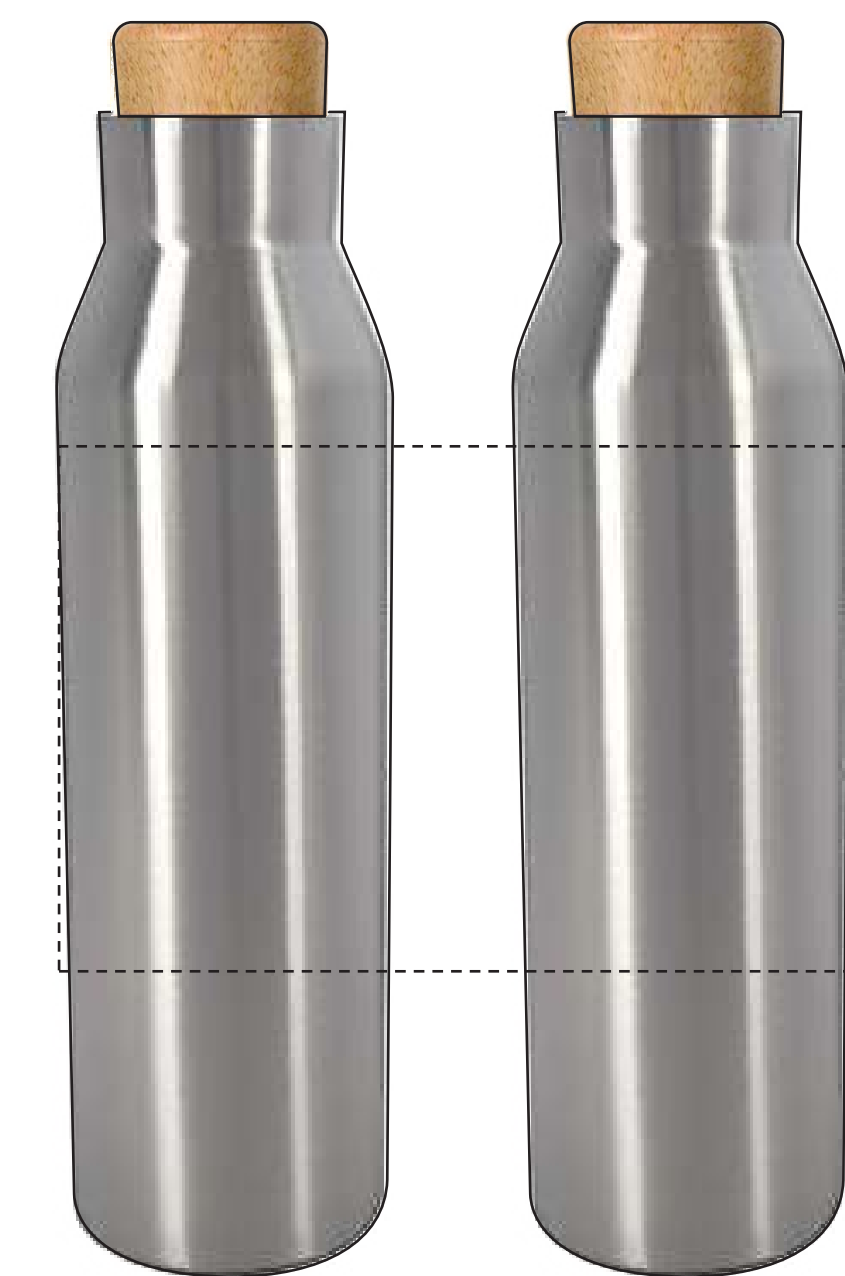

FOR 2 SIDED/ 2 COLOR

Dashed Line For Imprint Area Only. Will Not Print.

Artist/Date :	Item # : 5356	Proofing:
Order # :	Imprint Size :	
Ship Date :	Silk-Screen : 3" W x 4" H	
Imprint Color :	Imprint Type : Silk-Screen	
Item Color :		

# STANDARD SILK-SCREEN / 4-COLOR PROCESS

FPO

Lid

FPO

Dashed Line For Imprint Area Only. Will Not Print.

Artist/Date :	Item # : 5356	Proofing:
Order # :	Imprint Size : Silk-Screen 3" W x 4" H	
Ship Date :	Lid : 7/8" Diameter	
Imprint Color :	Wraparound: 6" W x 4"	
Item Color :	Imprint Type : Silk-Screen / 4-Color	

FPO

COMPOSITE  
NOT ACTUAL SIZE

COMPOSITE  
NOT ACTUAL SIZE

FOR 2 SIDED/ 2 COLOR

FPO

# 4-COLOR PROCESS - LARGE / WRAPAROUND

COMPOSITE  
NOT ACTUAL SIZE

Dashed Line For Imprint Area Only. Will Not Print.

Artist/Date :	Item # : 5356	Proofing:
Order # :	Imprint Size :	
Ship Date :	Wraparound: 6" W x 4"	
Imprint Color :	Imprint Type : Silk-Screen / 4-Color	
Item Color :		