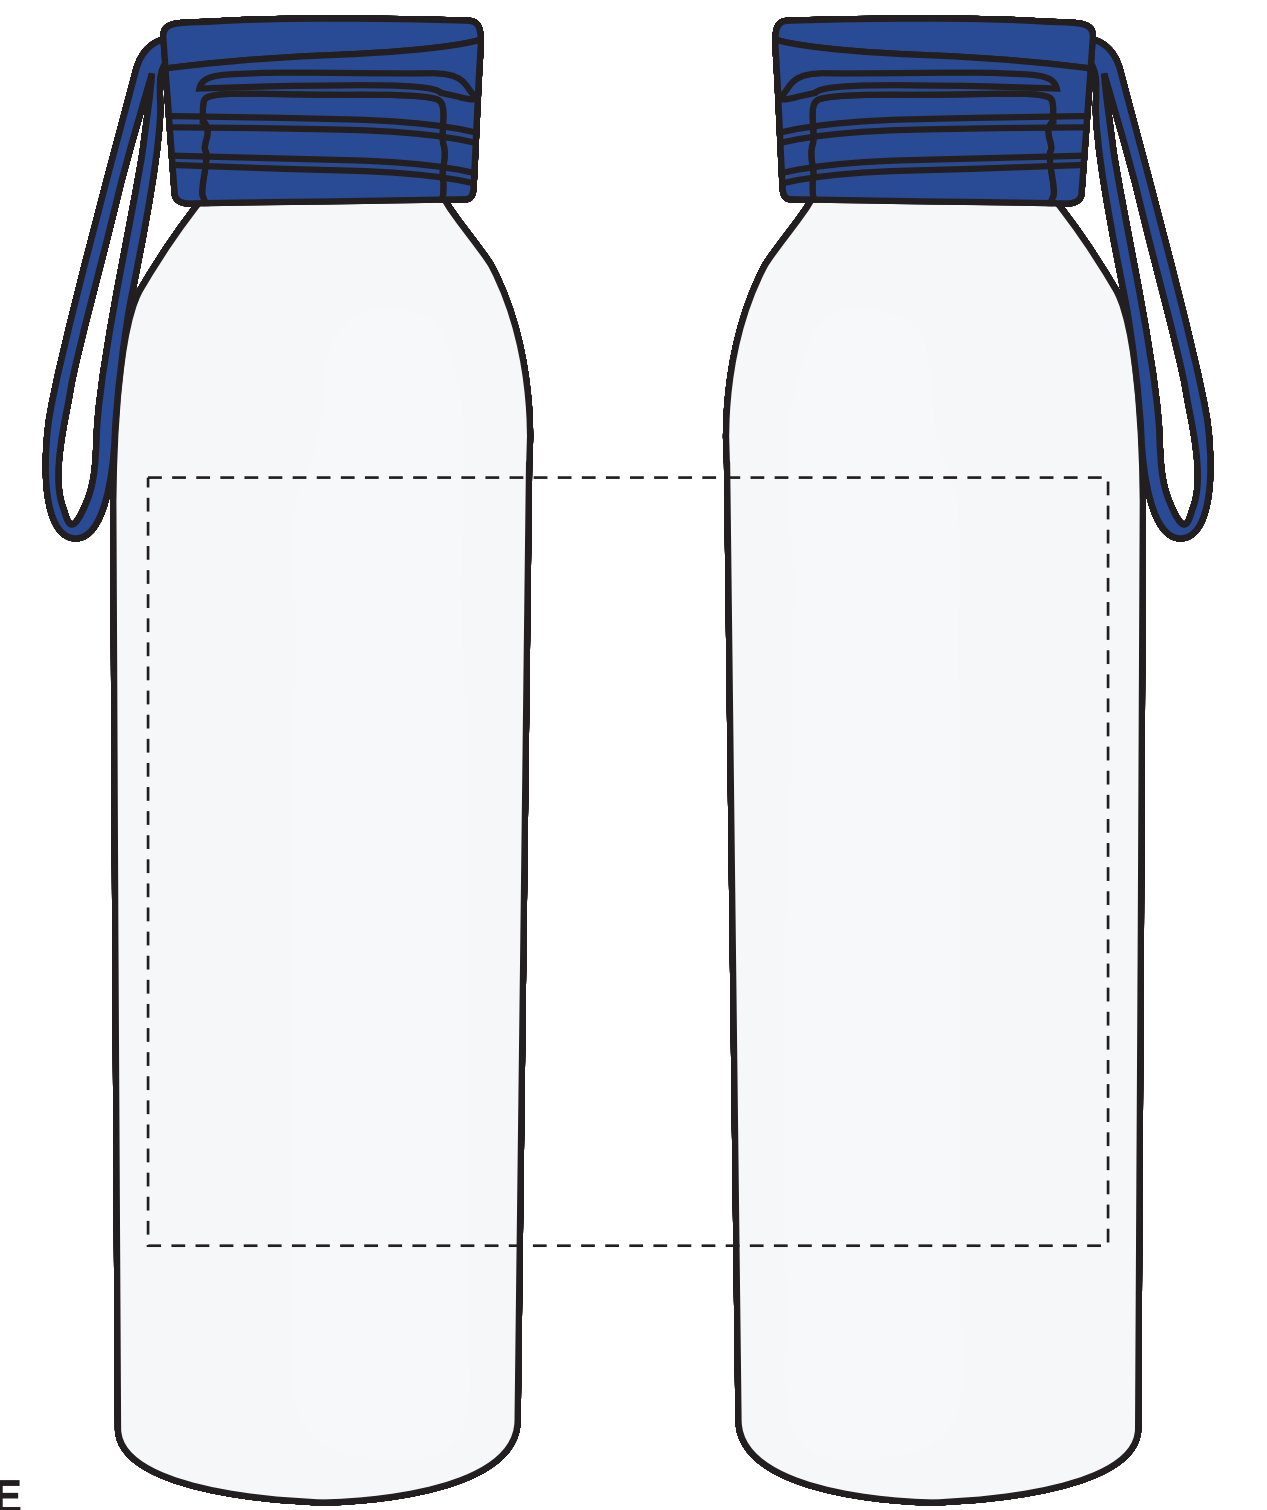

STANDARD SILK SCREEN

F.P.O

COMPOSITE
NOT ACTUAL SIZE

Dashed Line For Imprint Area Only. Will Not Print.

Artist/Date:	Item #: 5302	Proofing:
Order #:	Imprint Size: 2.5" W x 4" H	
Ship Date:	Wraparound: 5" W x 4" H	
Imprint Color:	Imprint Type: Standard Silk Screen	
Item Color:		

Wraparound

F.P.O

Dashed Line For Imprint Area Only. Will Not Print.

Artist/Date:	Item #: 5302	Proofing:
Order #:	Imprint Size: 2.5" W x 4" H	
Ship Date:	Wraparound: 5" W x 4" H	
Imprint Color:	Imprint Type: Standard Silk Screen	
Item Color:		

COMPOSITE
NOT ACTUAL SIZE

2 sided

F.P.O.

Dashed Line For Imprint Area Only. Will Not Print.

Artist/Date:	Item #: 5302	Proofing:
Order #:	Imprint Size: 2.5" W x 4" H	
Ship Date:	Imprint Type: Standard Silk Screen	
Imprint Color:		
Item Color:		