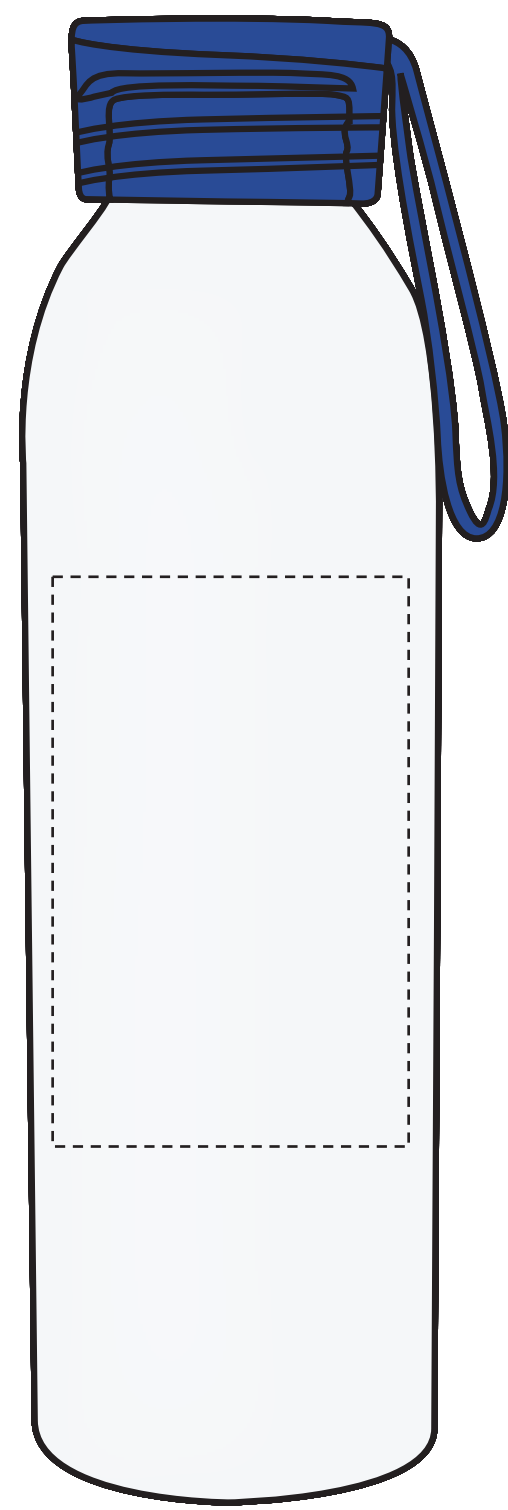

STANDARD SILK SCREEN

F.P.O

COMPOSITE
NOT ACTUAL SIZE

Dashed Line For Imprint Area Only. Will Not Print.

Artist/Date:	Item #: 5302	Proofing:
Order #:	Imprint Size: 2.5" W x 4" H	
Ship Date:	Wraparound: 5" W x 4" H	
Imprint Color:	Imprint Type: Standard Silk Screen	
Item Color:		

Wraparound

F.P.O

Dashed Line For Imprint Area Only. Will Not Print.

Artist/Date:	Item #: 5302	Proofing:
Order #:	Imprint Size: 2.5" W x 4" H	
Ship Date:	Wraparound: 5" W x 4" H	
Imprint Color:	Imprint Type: Standard Silk Screen	
Item Color:		

COMPOSITE
NOT ACTUAL SIZE

2 sided

F.P.O.

Dashed Line For Imprint Area Only. Will Not Print.

Artist/Date:	Item #: 5302	Proofing:
Order #:	Imprint Size: 2.5" W x 4" H	
Ship Date:	Imprint Type: Standard Silk Screen	
Imprint Color:		
Item Color:		